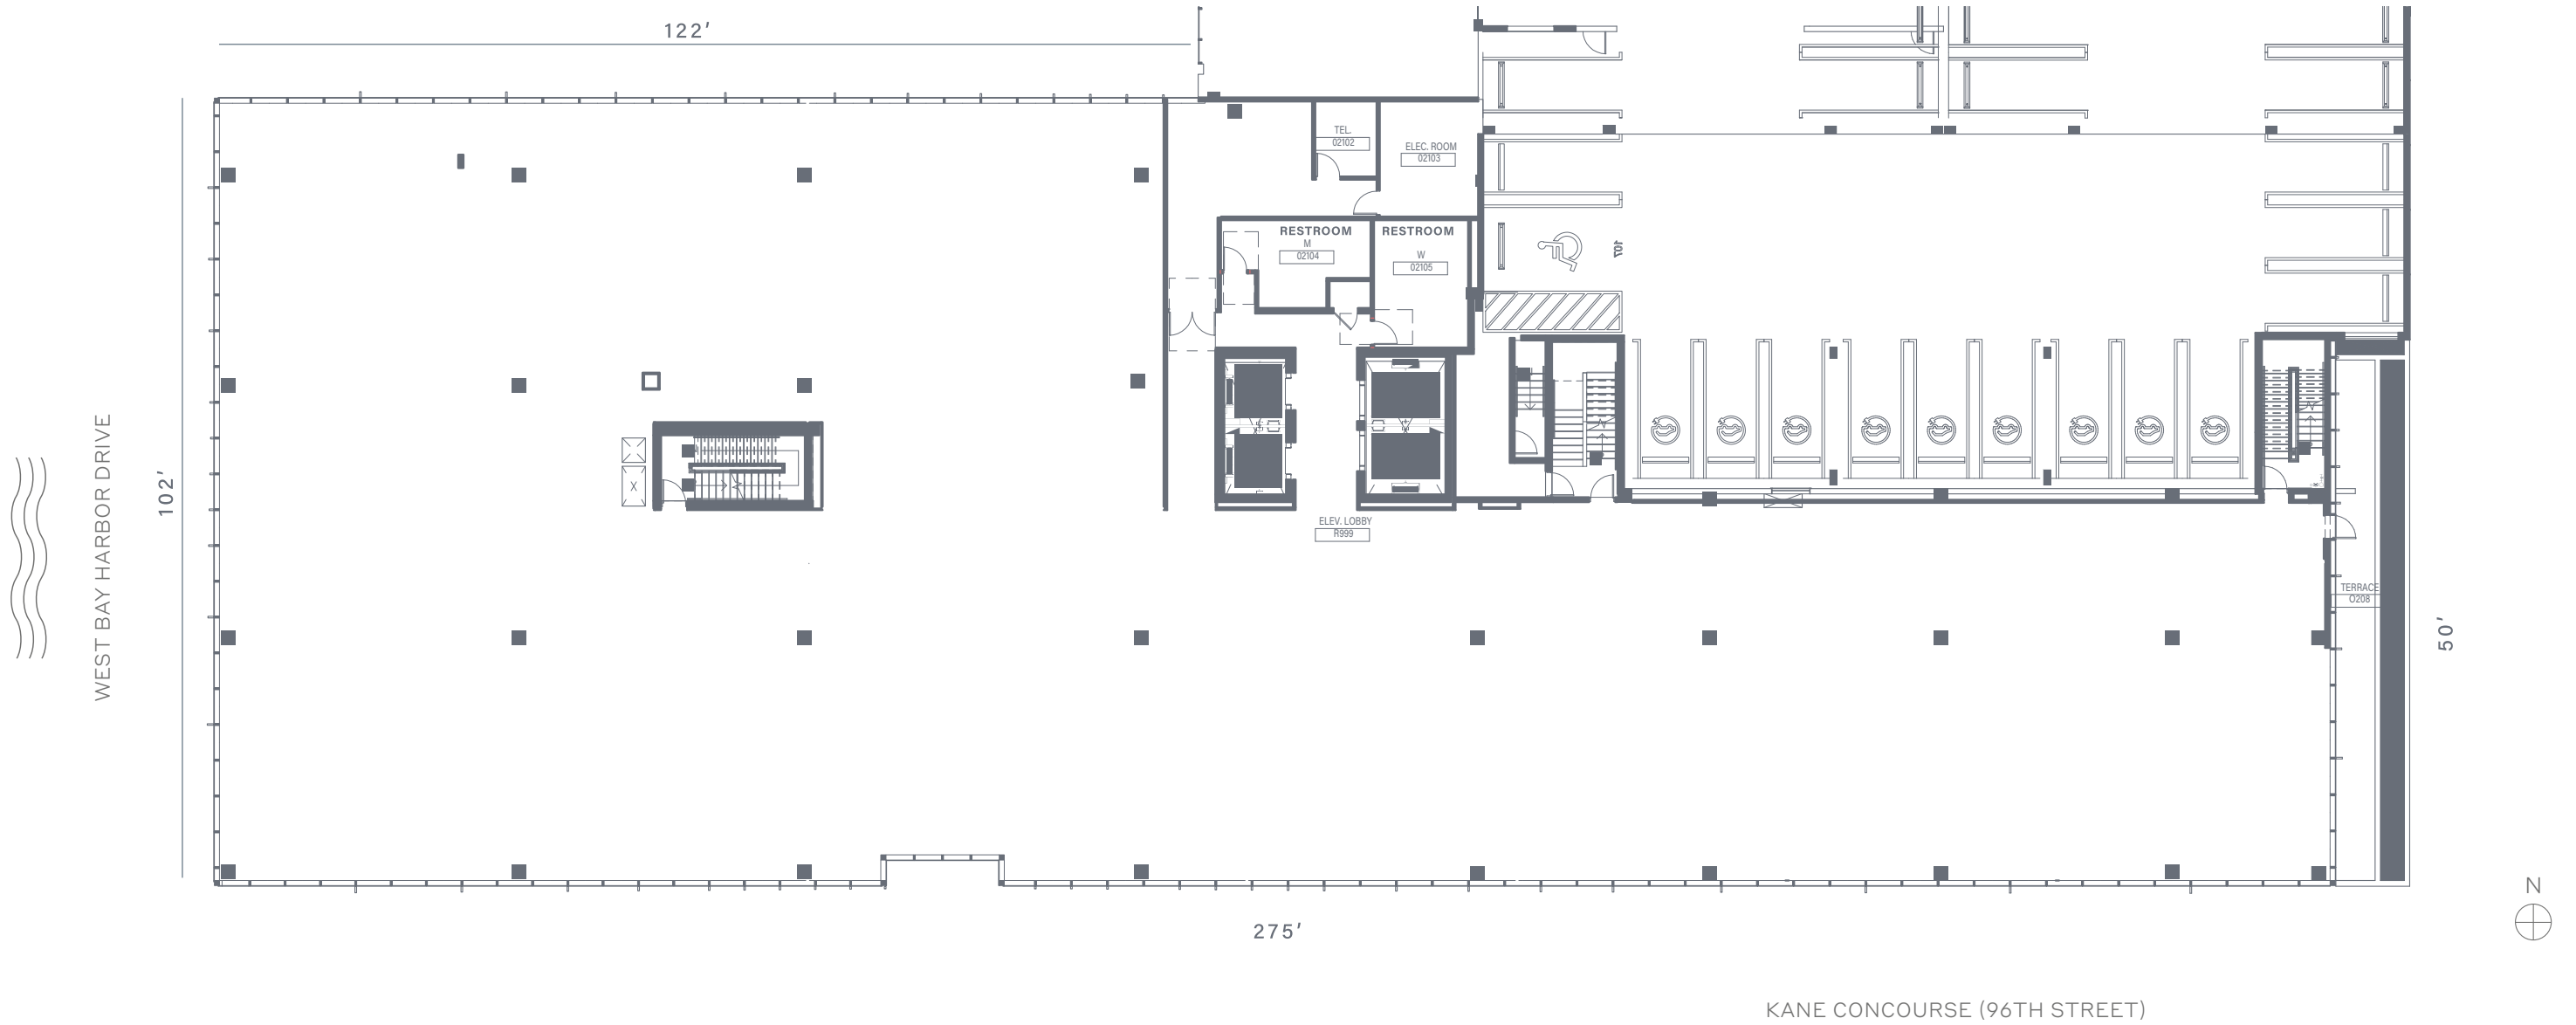

Office Core & Shell Plan

Full Floor - 23,429 RSF

Multi-Tenant Office Sample Plan

OFFICE 1	1,549 RSF	OFFICE 6	1,970 RSF
OFFICE 2	1,547 RSF	OFFICE 7	2,620 RSF
OFFICE 3	1,287 RSF	OFFICE 8	3,830 RSF
OFFICE 4	3,324 RSF	OFFICE 9	4,198 RSF
OFFICE 5	3,104 RSF		

Open Office Sample Plan

23,429 RSF