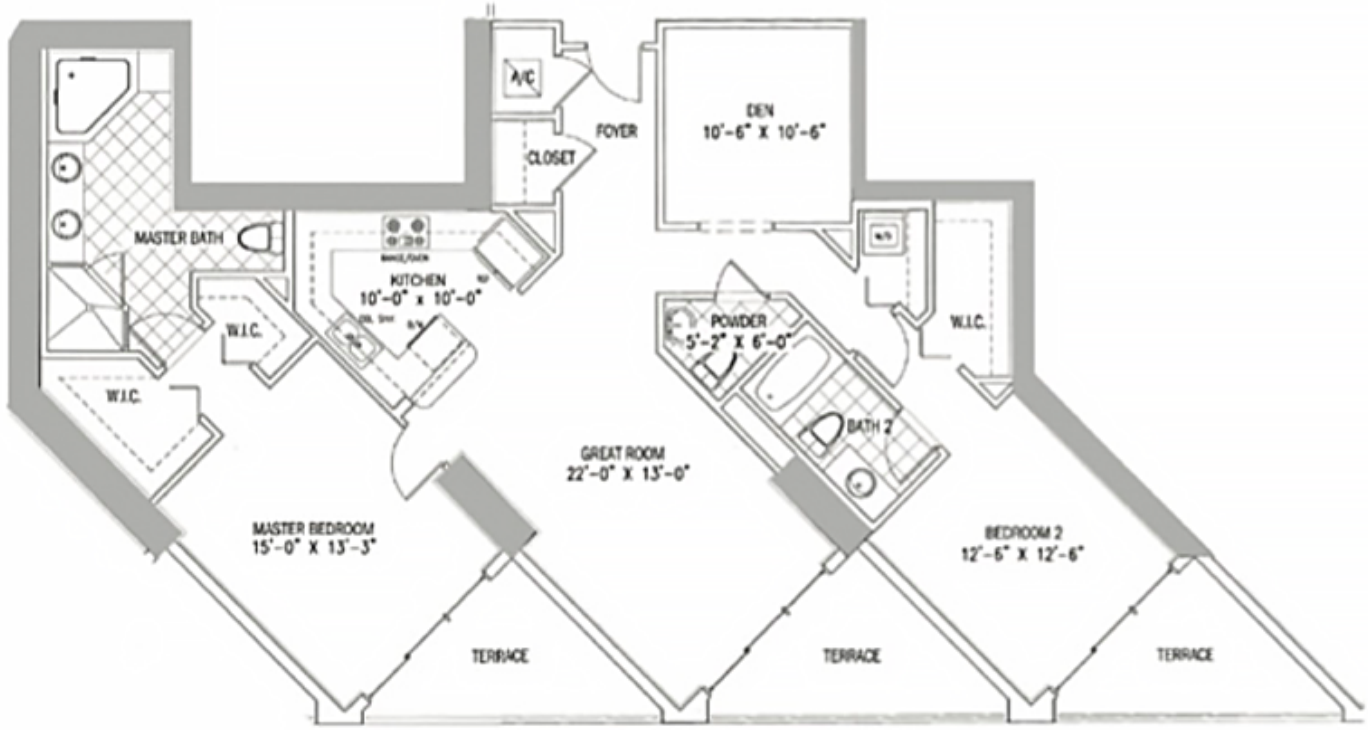

La Perla

Sunny Isles Beach

Unit 01

2 BEDROOMS 2.5 BATHS
 INTERIOR AREA: 1623 SQ. FT. 151 M²
 EXTERIOR AREA: 264 SQ. FT. 25 M²

www.MiamiResidence.com
 305-751-1000
Miami Residence Realty