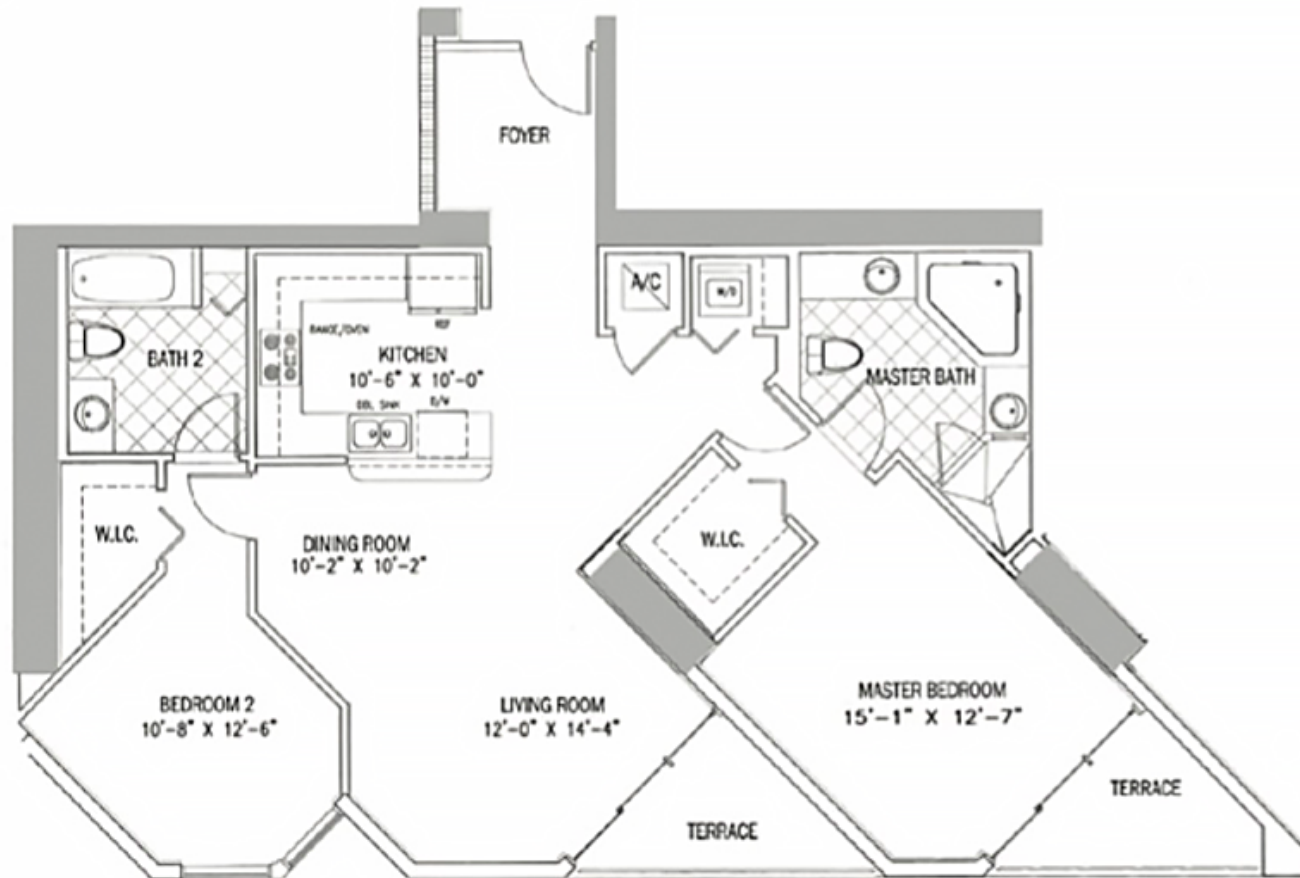

La Perla

Sunny Isles Beach

Unit 09

2 BEDROOMS 2 BATHS

INTERIOR AREA: 1266 SQ. FT. 118 M²

EXTERIOR AREA: 131 SQ. FT. 12 M²

www.MiamiResidence.com

305-751-1000