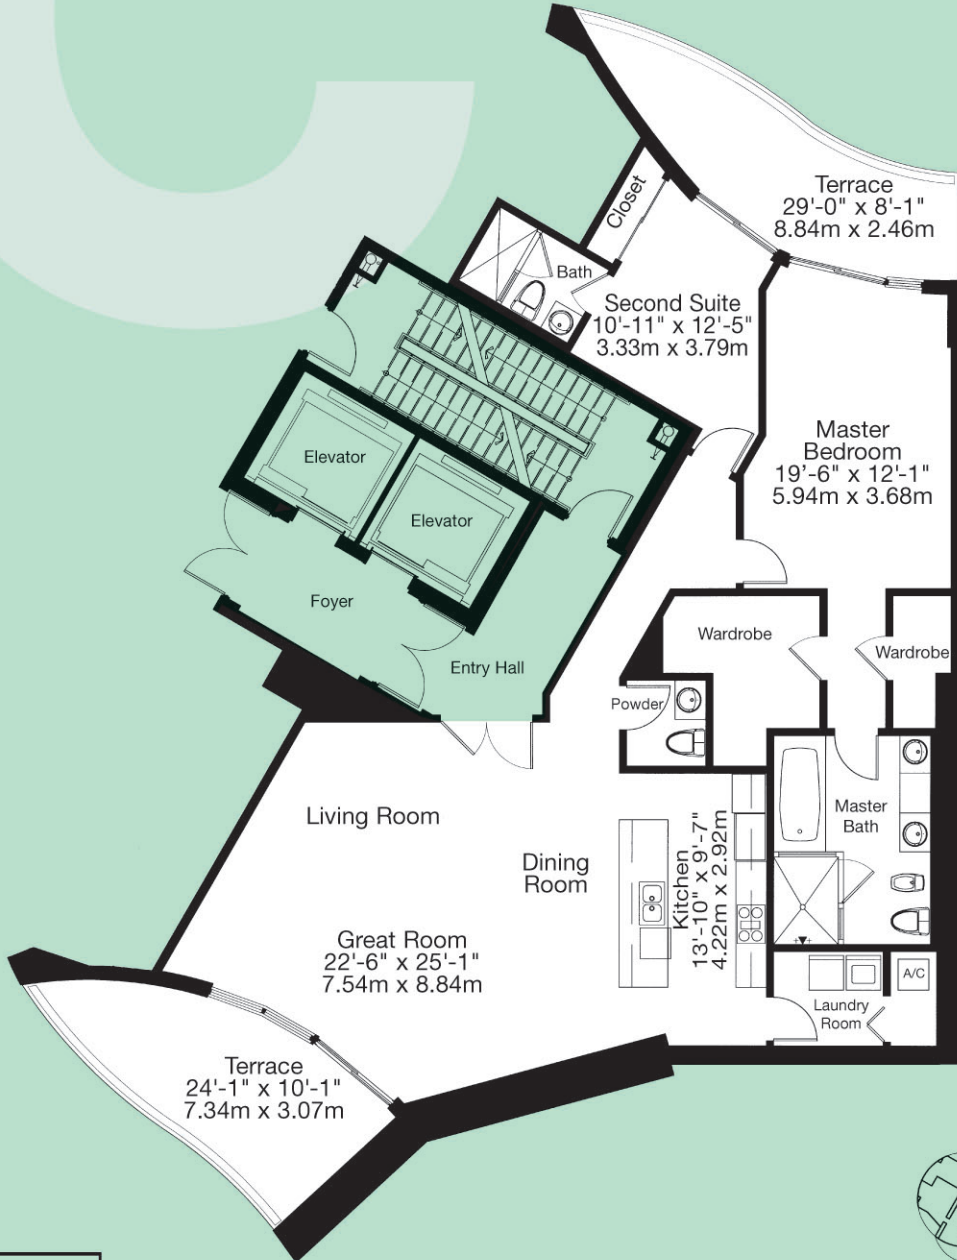

C

2 Bedrooms, 2-1/2 Baths

Living: 1,886 square feet (175.20 m²)
Terrace: 391 square feet (36.30 m²)
Total: 2,277 square feet (211.50 m²)

OceanFour