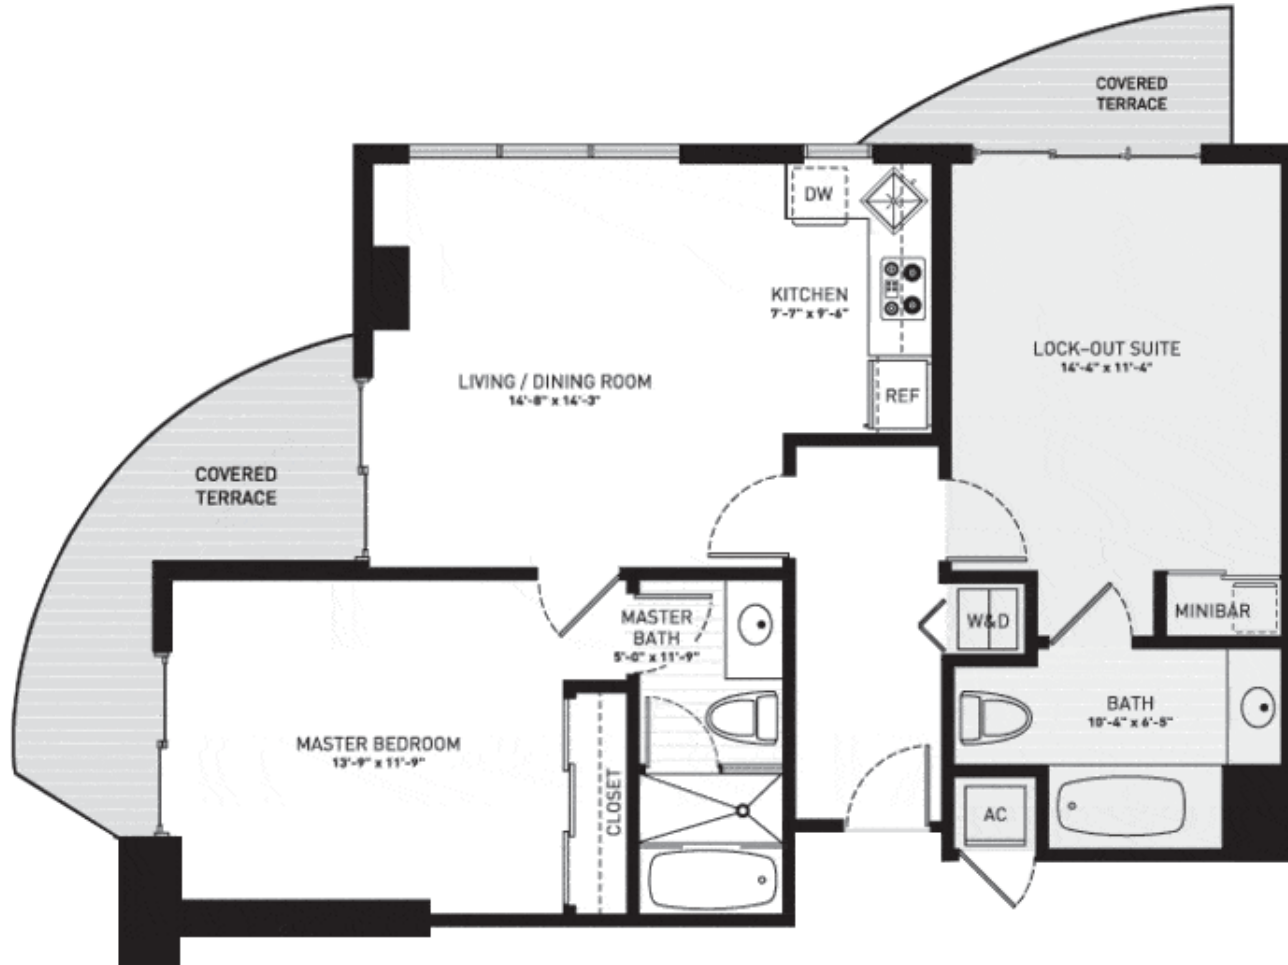

Sole on the Ocean

Sunny Isles Beach

Unit 07

2 BEDROOMS 2 BATHS

INTERIOR AREA: 908 SQ. FT. 84 M²

EXTERIOR AREA: 92 SQ. FT. 9 M²

www.MiamiResidence.com

305-751-1000