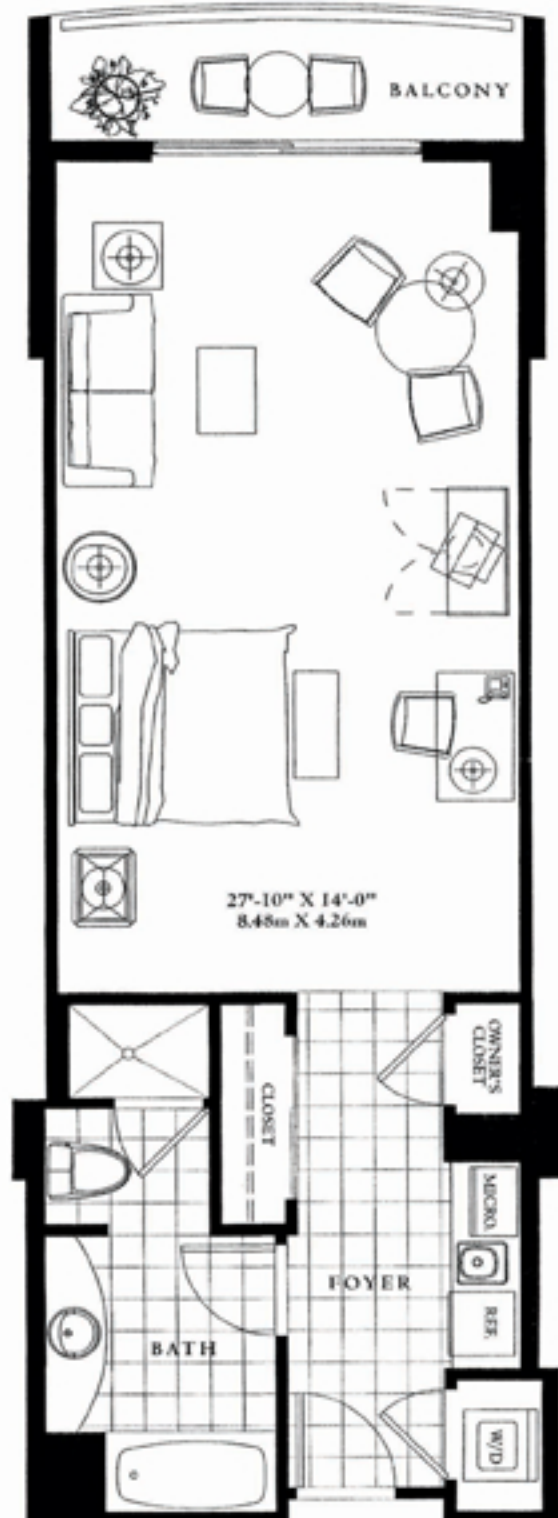

TRUMP INTERNATIONAL BEACH RESORT

RESIDENCE B JUNIOR SUITE

TRUMP
Grande
OCEAN RESORT & RESIDENCES

A Trump Dezer Development

Interior	664.2 S.F.	59.9 m2
Balcony	64.2 S.F.	5.7 m2
Total	728.4 S.F.	65.6 m2