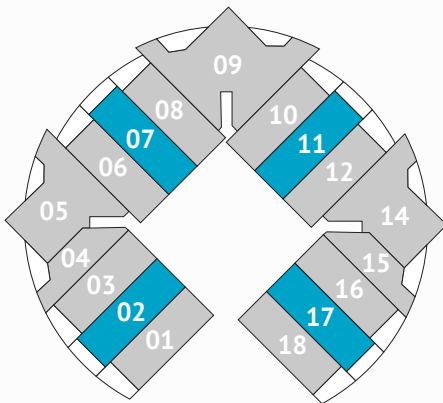

TRUMP INTERNATIONAL BEACH RESORT

RESIDENCE B JUNIOR SUITE

TRUMP
Grande
OCEAN RESORT & RESIDENCES

A Trump Dezer Development

Interior	664.2 S.F.	59.9 m2
Balcony	64.2 S.F.	5.7 m2
Total	728.4 S.F.	65.6 m2