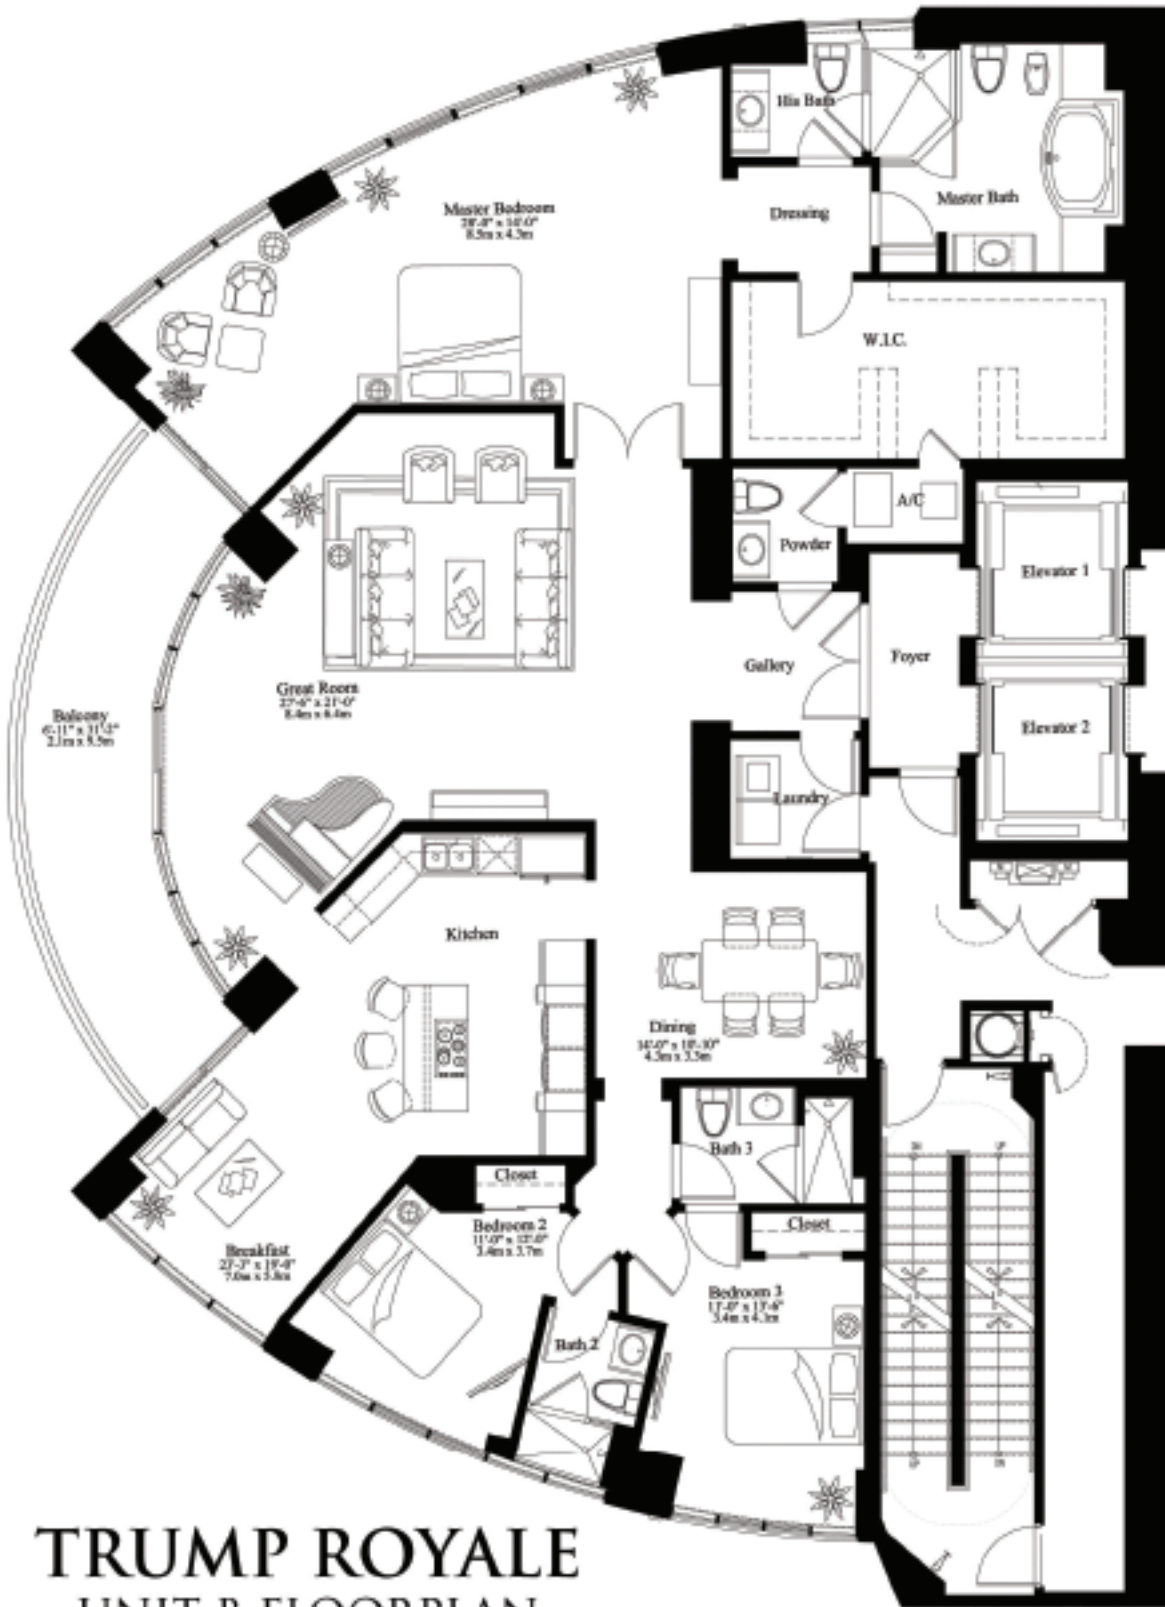

TRUMP
Grande
 OCEAN RESORT & RESIDENCES
 A Trump Dezer Development

TRUMP ROYALE UNIT B FLOORPLAN

3 BEDROOMS / 3.5 BATHS

A/C	3,016 SQ FT	280.2 M ²
BALCONY	245 SQ FT	22.8 M ²
SUBTOTAL	3,261 SQ FT	303.0 M²

www.MiamiResidence.com
 305-751-1000
 Miami Residence Realty