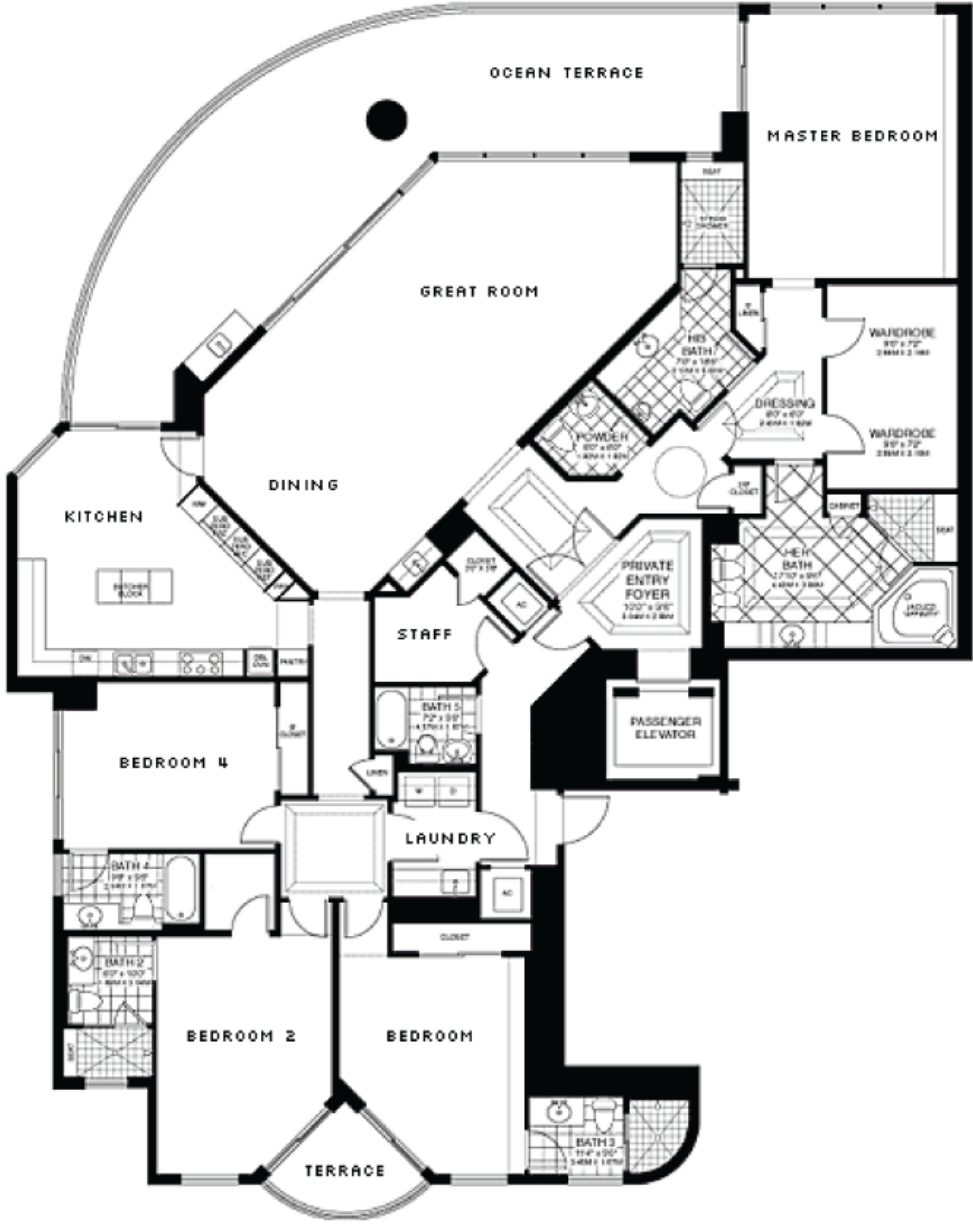

Turnberry Ocean Colony
Sunny Isles Beach

Unit 04

4 BEDROOMS 6,5 BATHS
 INTERIOR AREA: 3735 SQ. FT. 347 M²
 EXTERIOR AREA: 745 SQ. FT. 69 M²