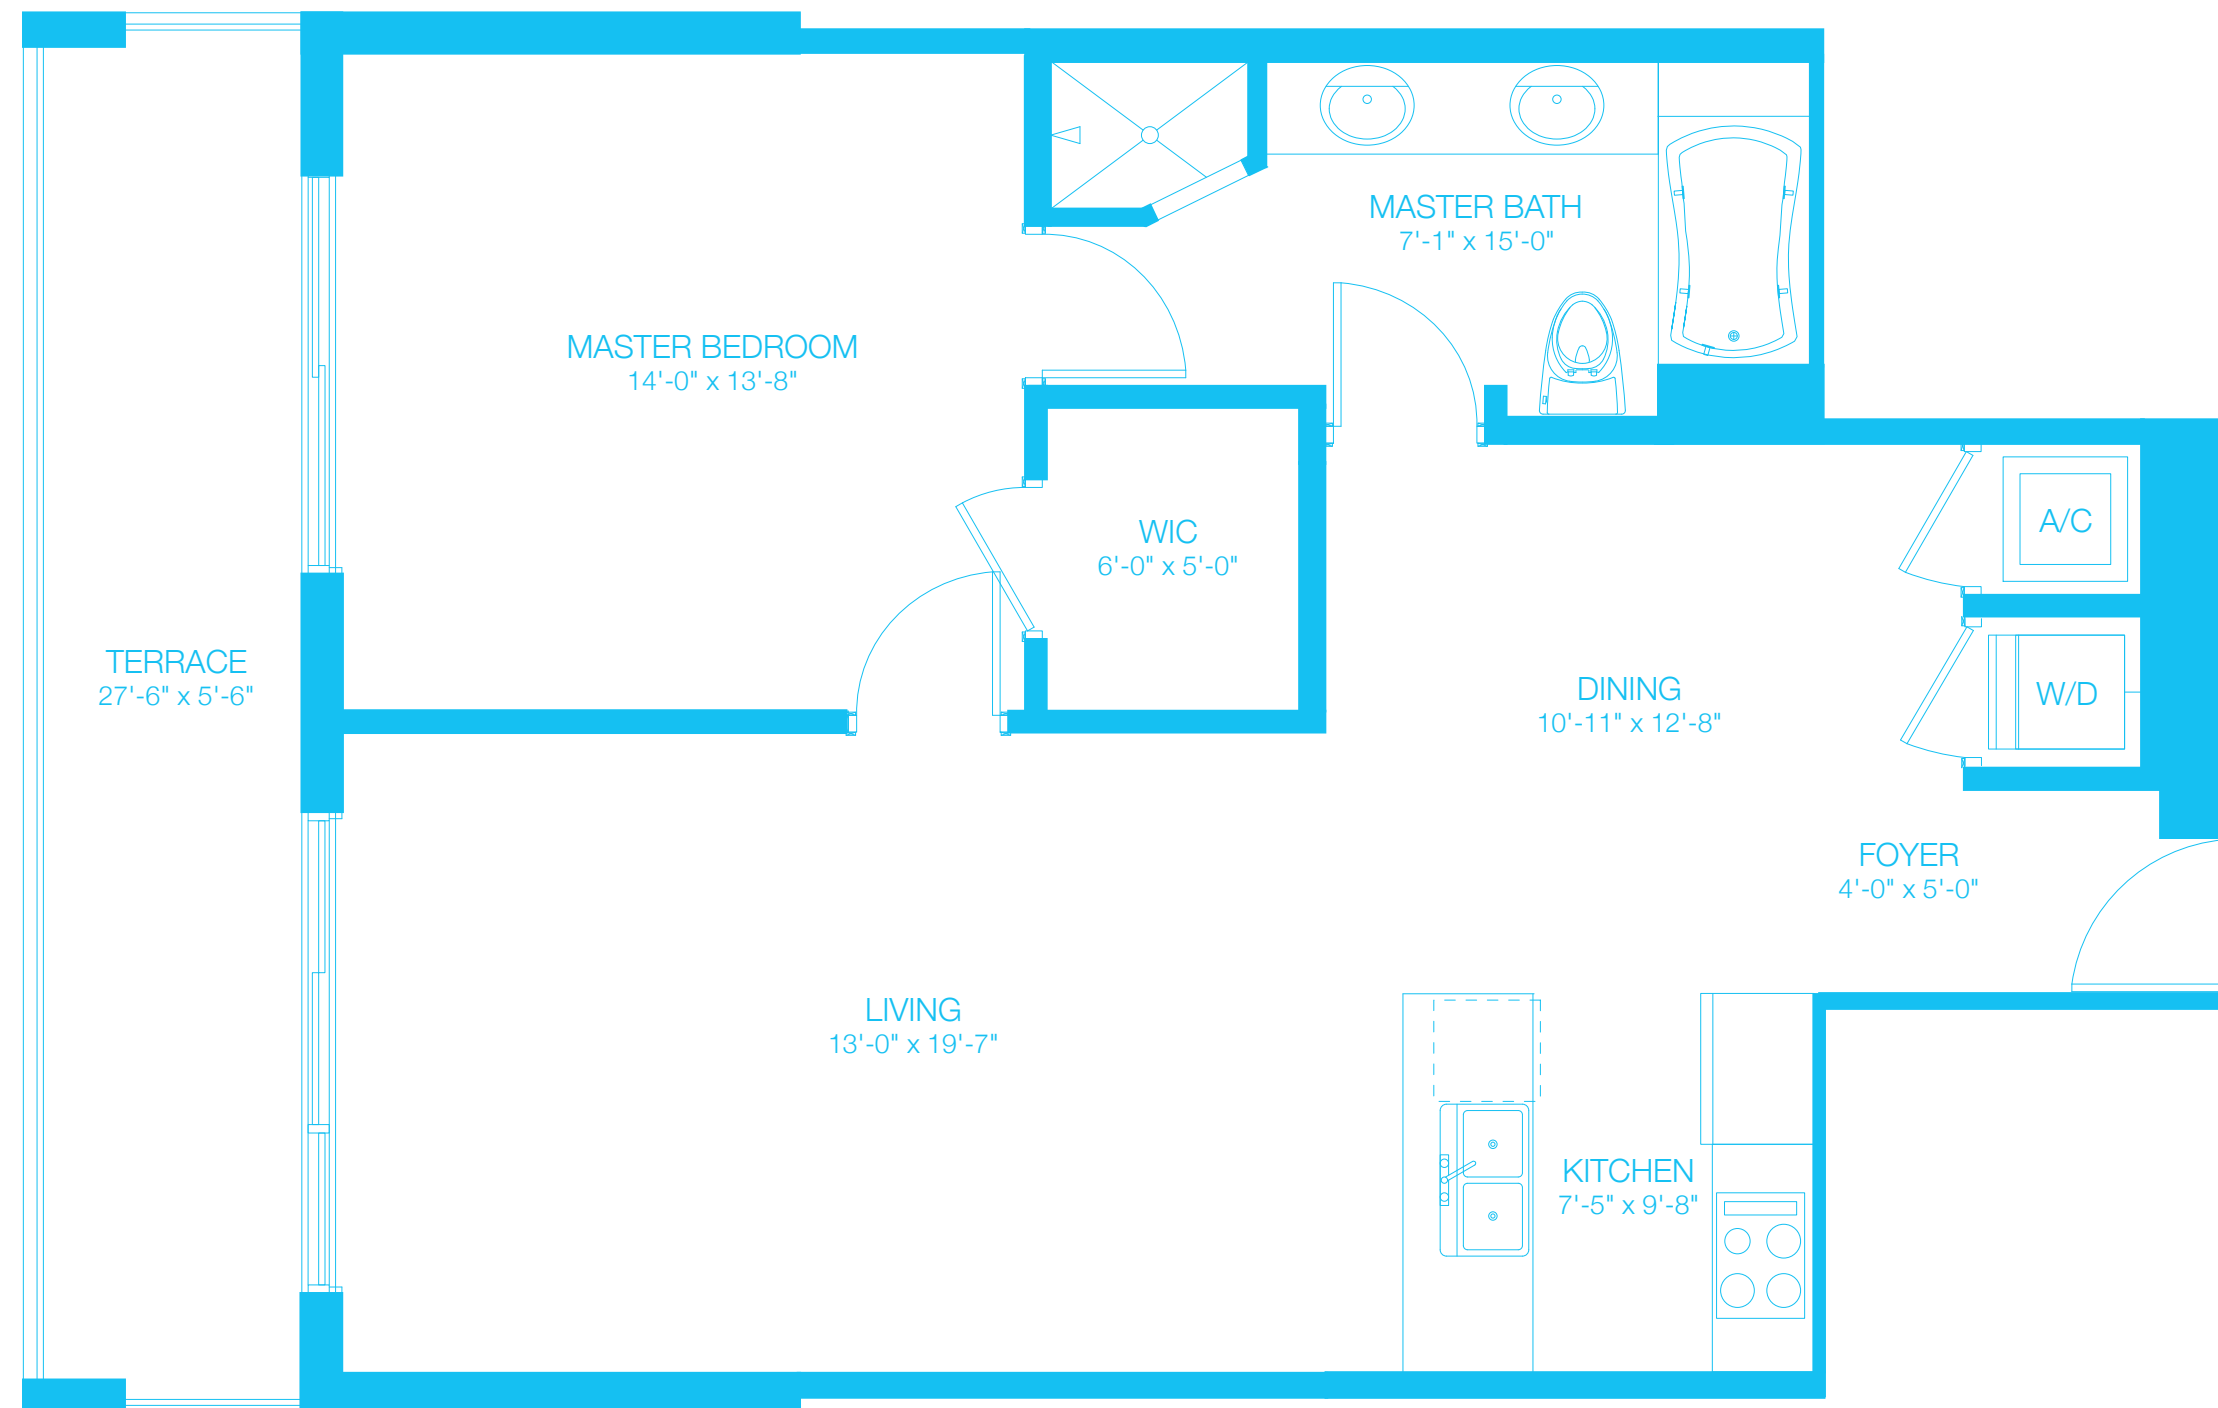

500 BRICKELL

				
	interior	901 sf	exterior	150 sf
	TOTAL		1,051 sf / 97.64 m²	
	scale: 1/4" = 1'-0"	2 bdr/den/2 bath	www.500brickellcondo.com	