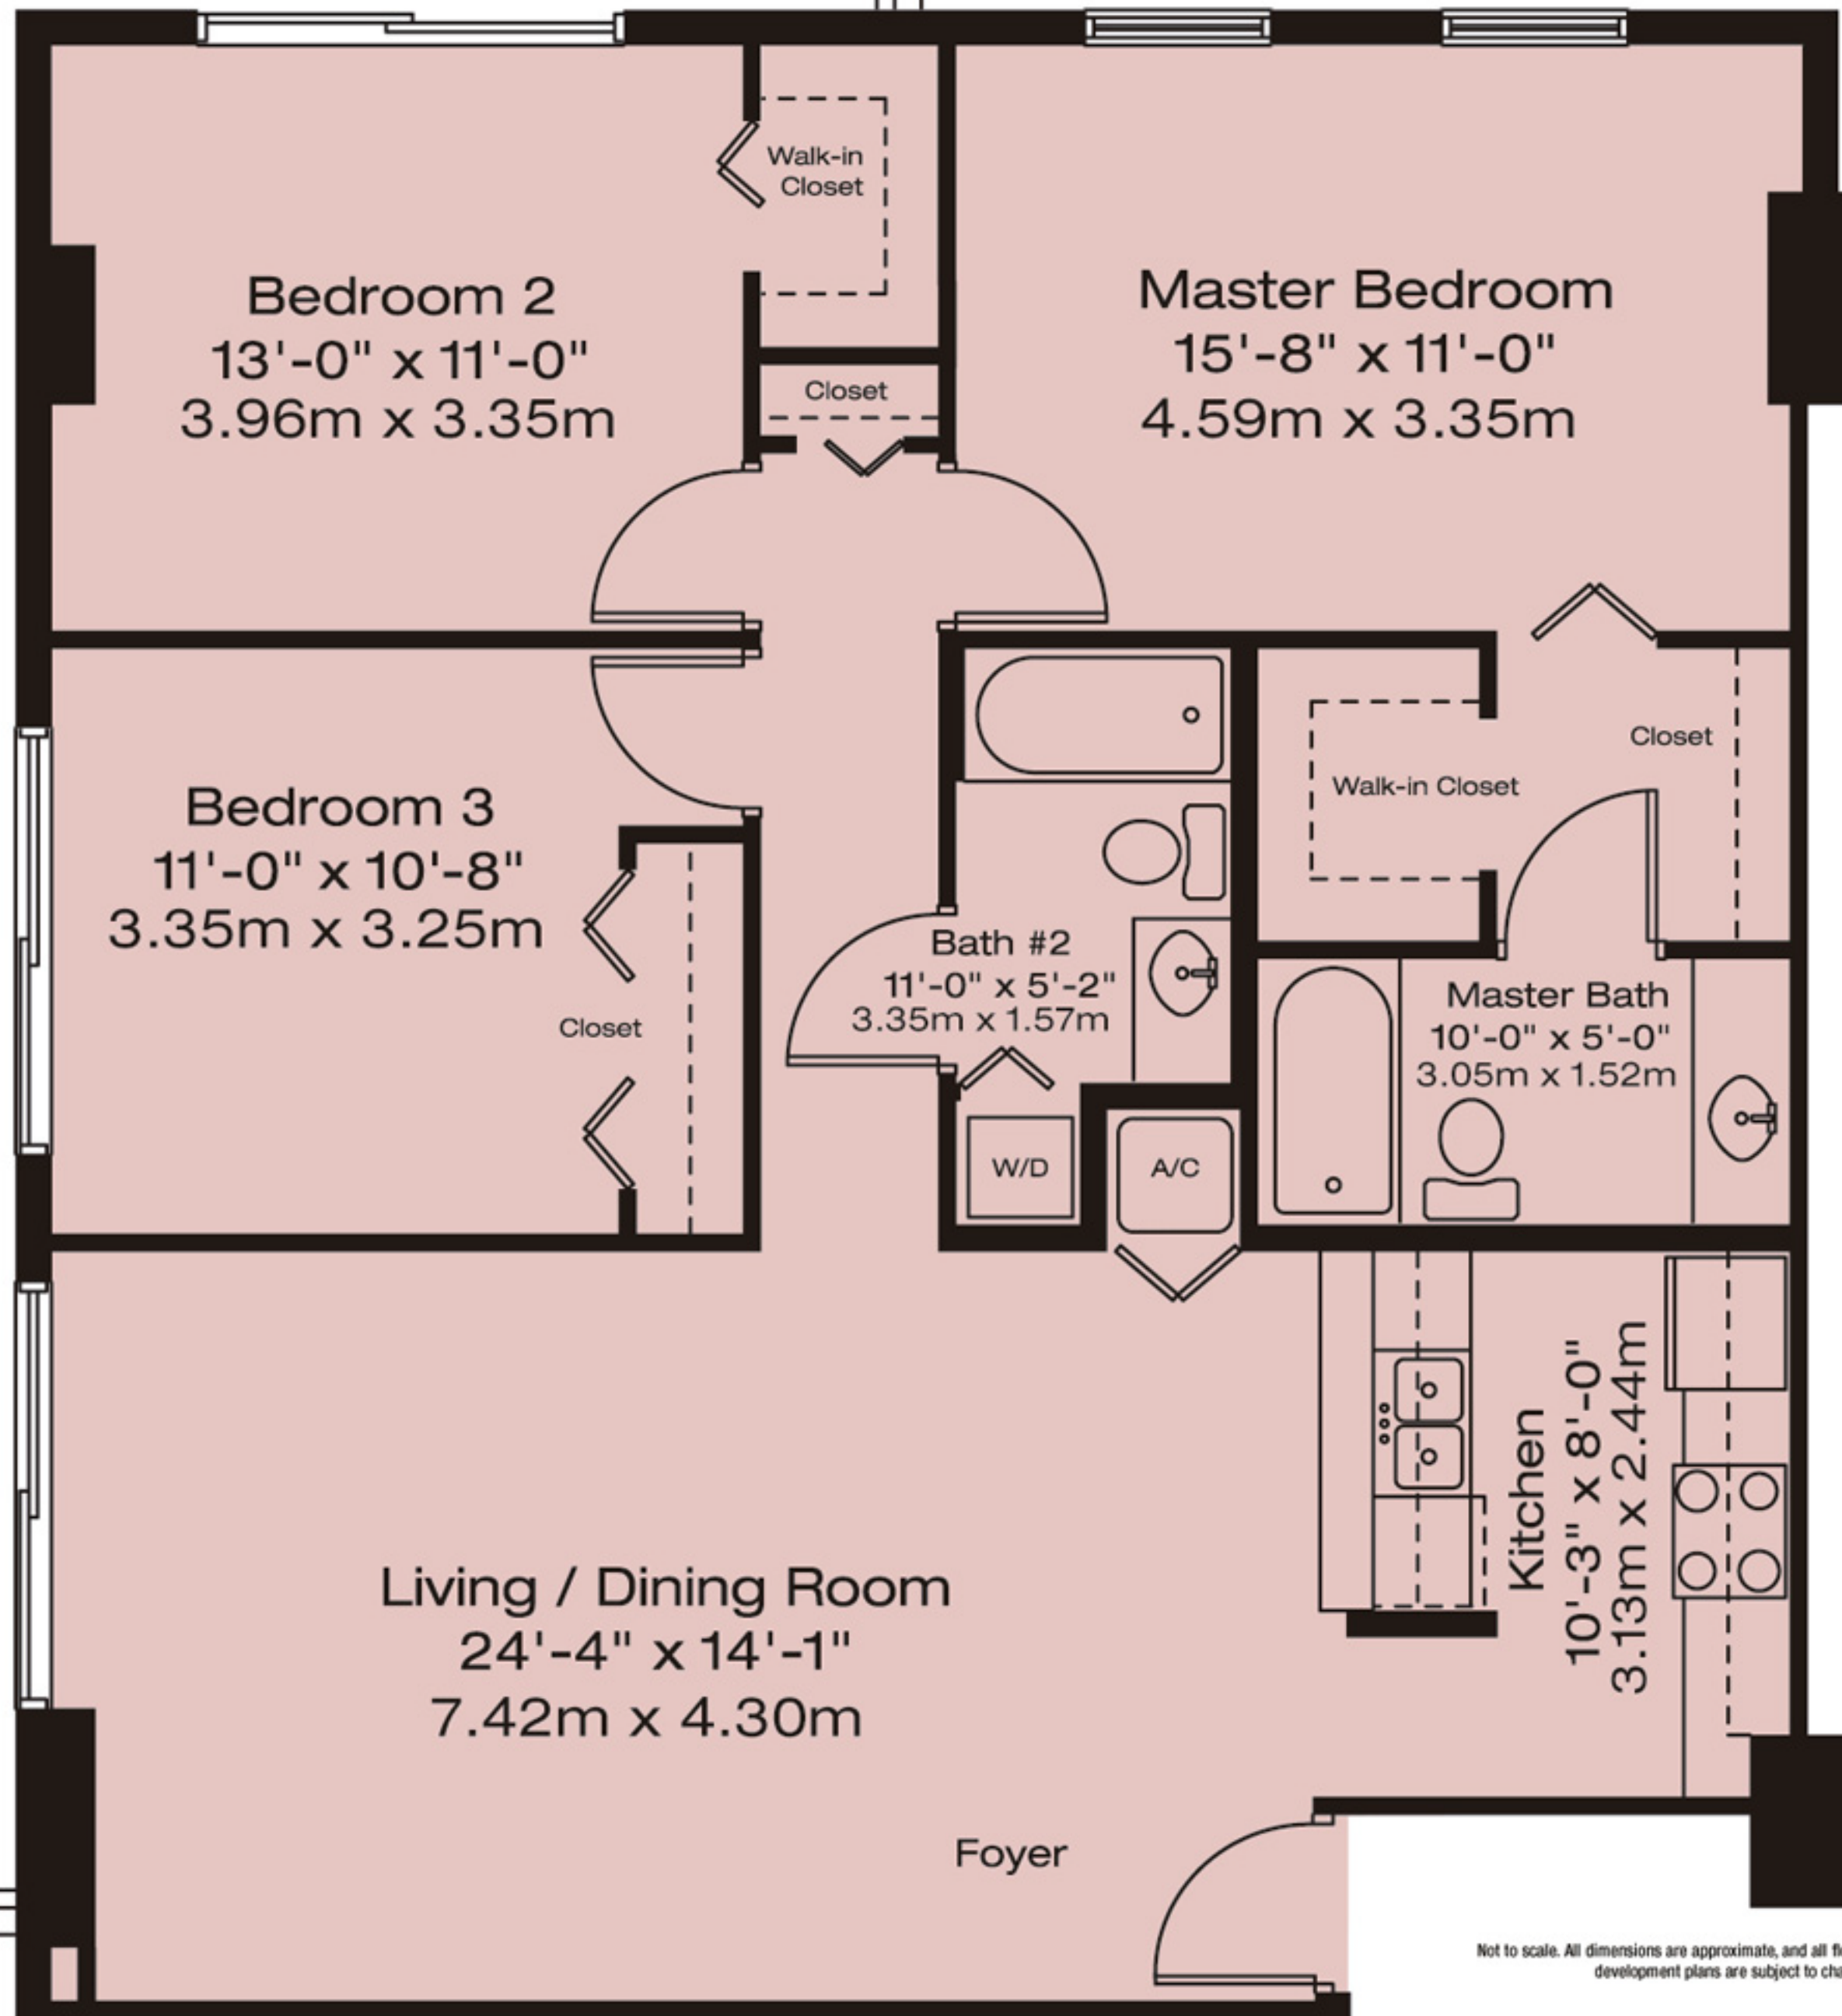

B-1
3 Bedroom / 2 Bath

Interior: 1,232 Sq. Ft.
Terrace: 316 Sq. Ft.
1,548 Total Sq. Ft.
143.8 Sq. Mtrs.

Terrace
22'-0" x 5'-0" 6.71m x 1.52m

Wrap Around Terrace
41'-2" x 5'-0" 12.35m x 1.52m

Not to scale. All dimensions are approximate, and all floor plans, finishes and development plans are subject to change.