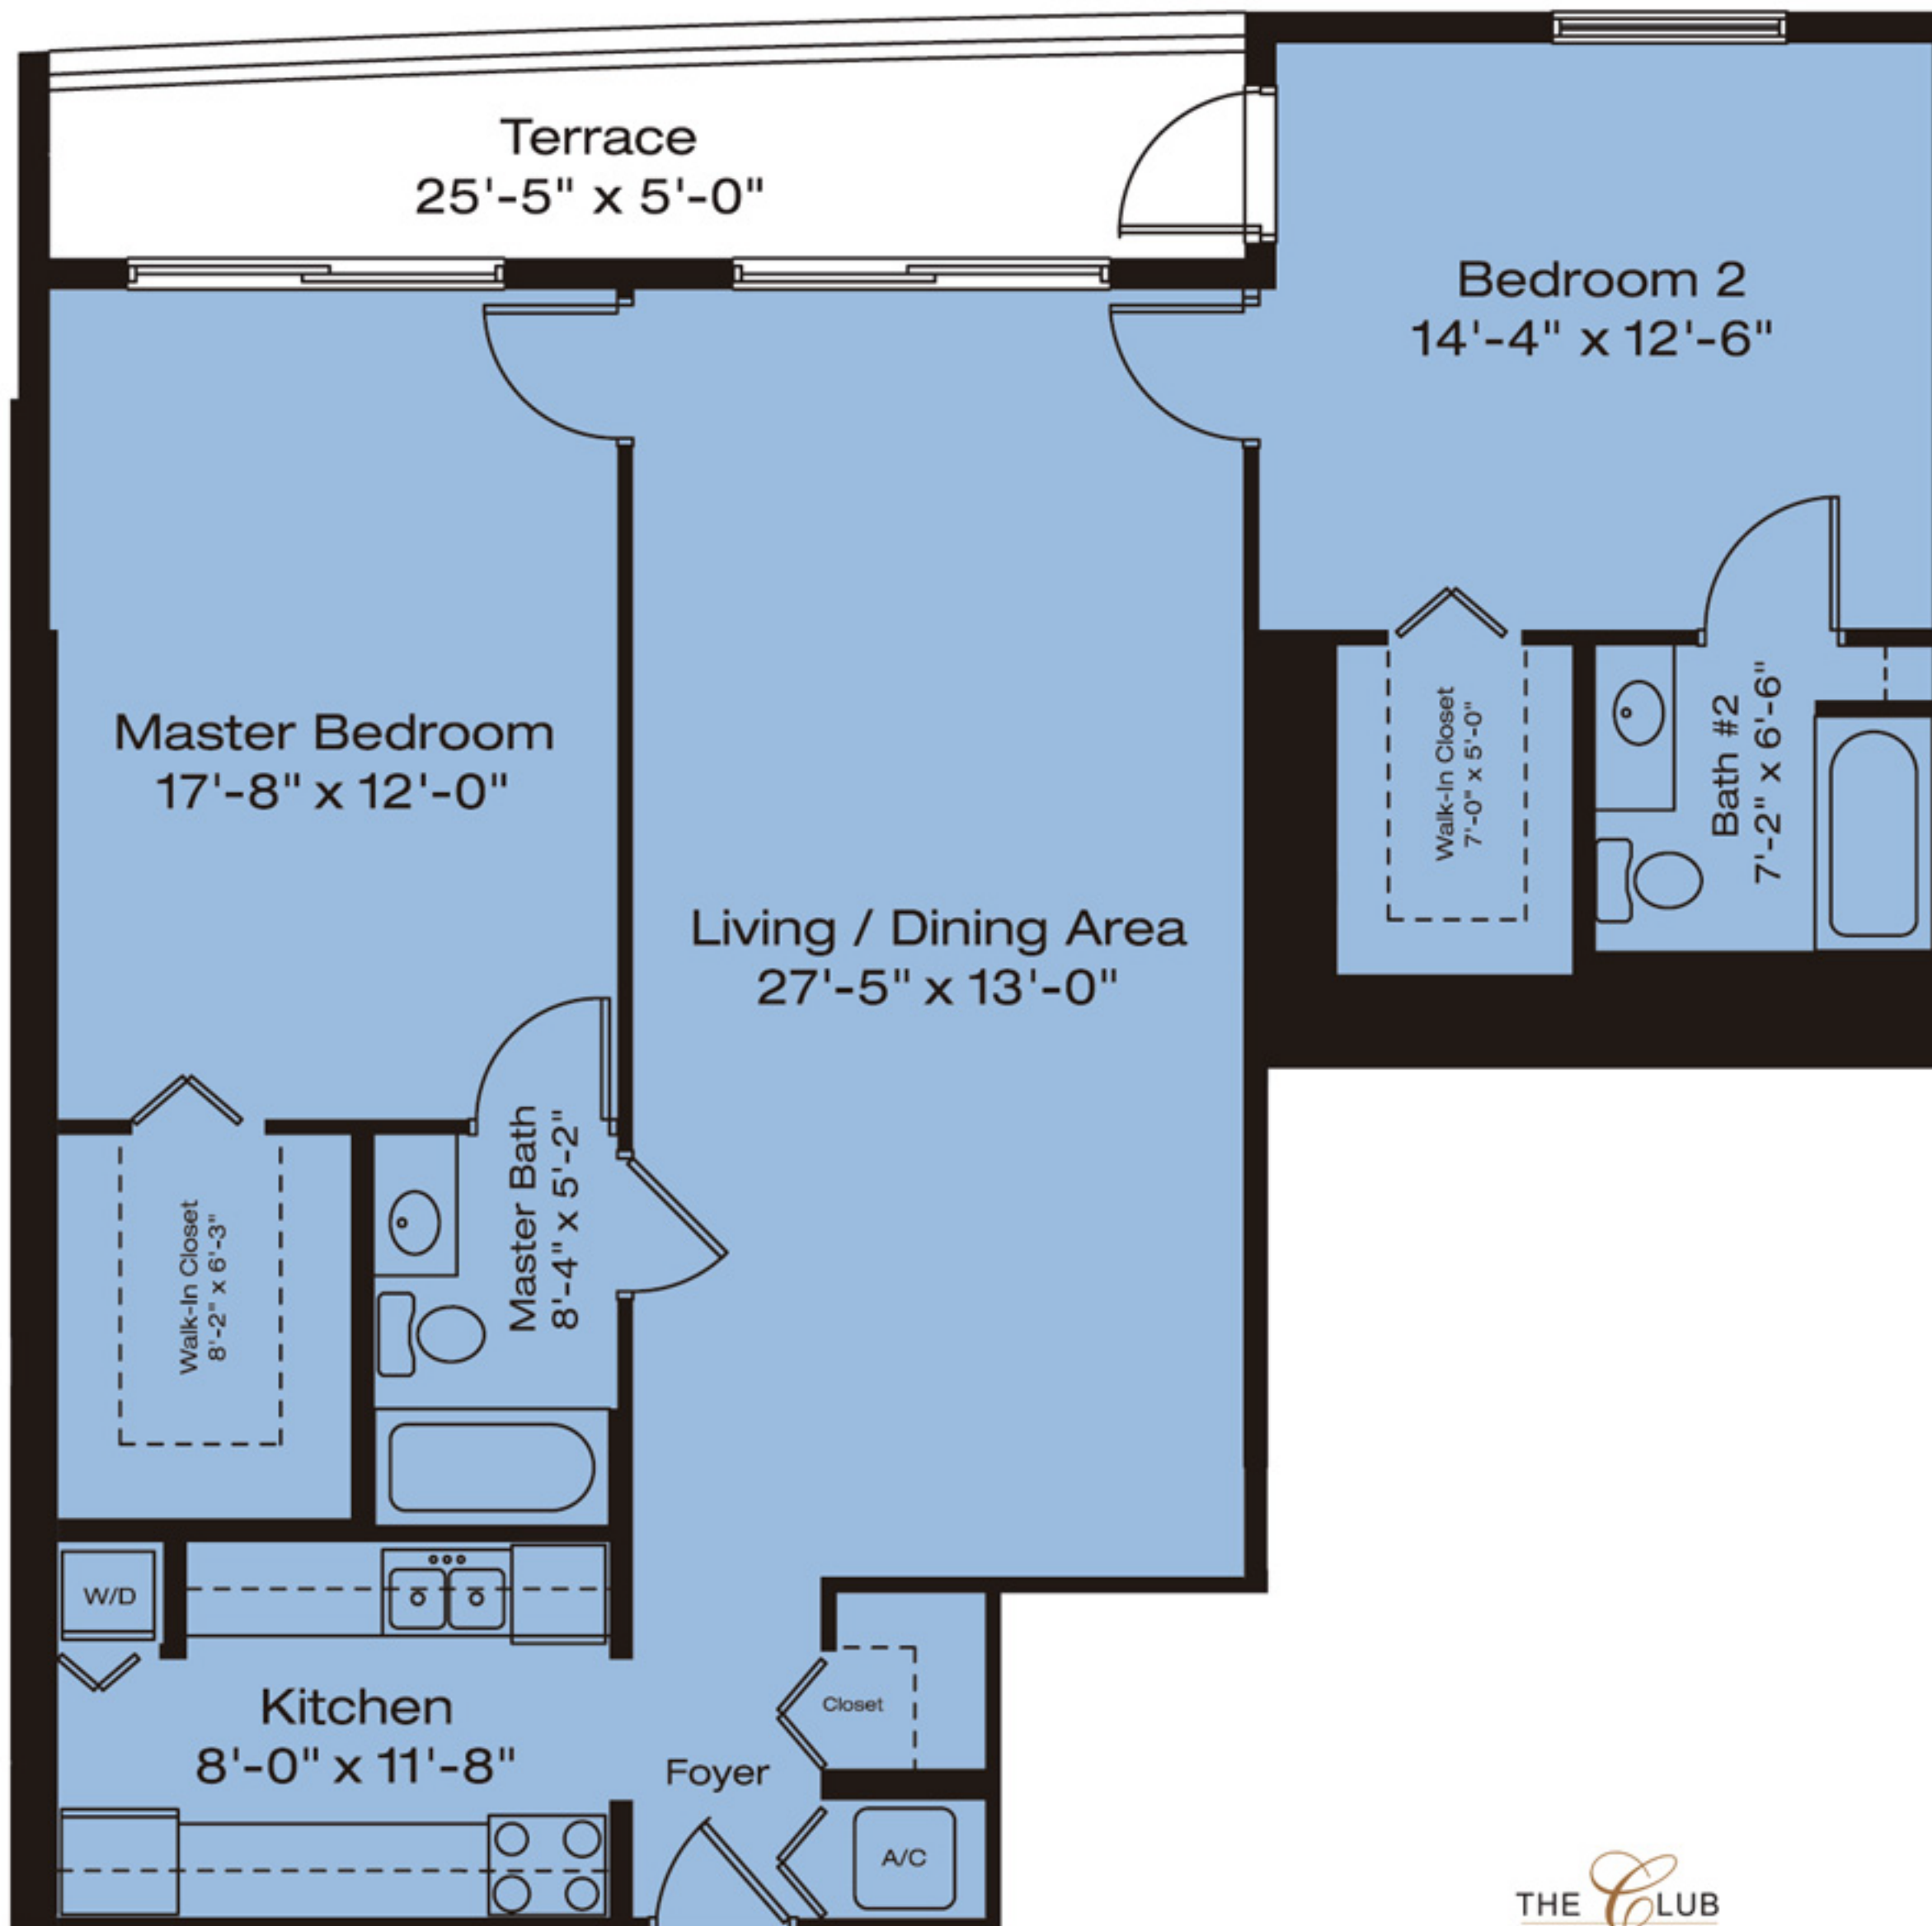

B-4

2 Bedroom / 2 Bath

Interior: 1,183 Sq. Ft.
Terrace: 127 Sq. Ft.

1,310 Total Sq. Ft.
121.7 Sq. Mtrs.

THE CLUB
AT BRICKELL BAY