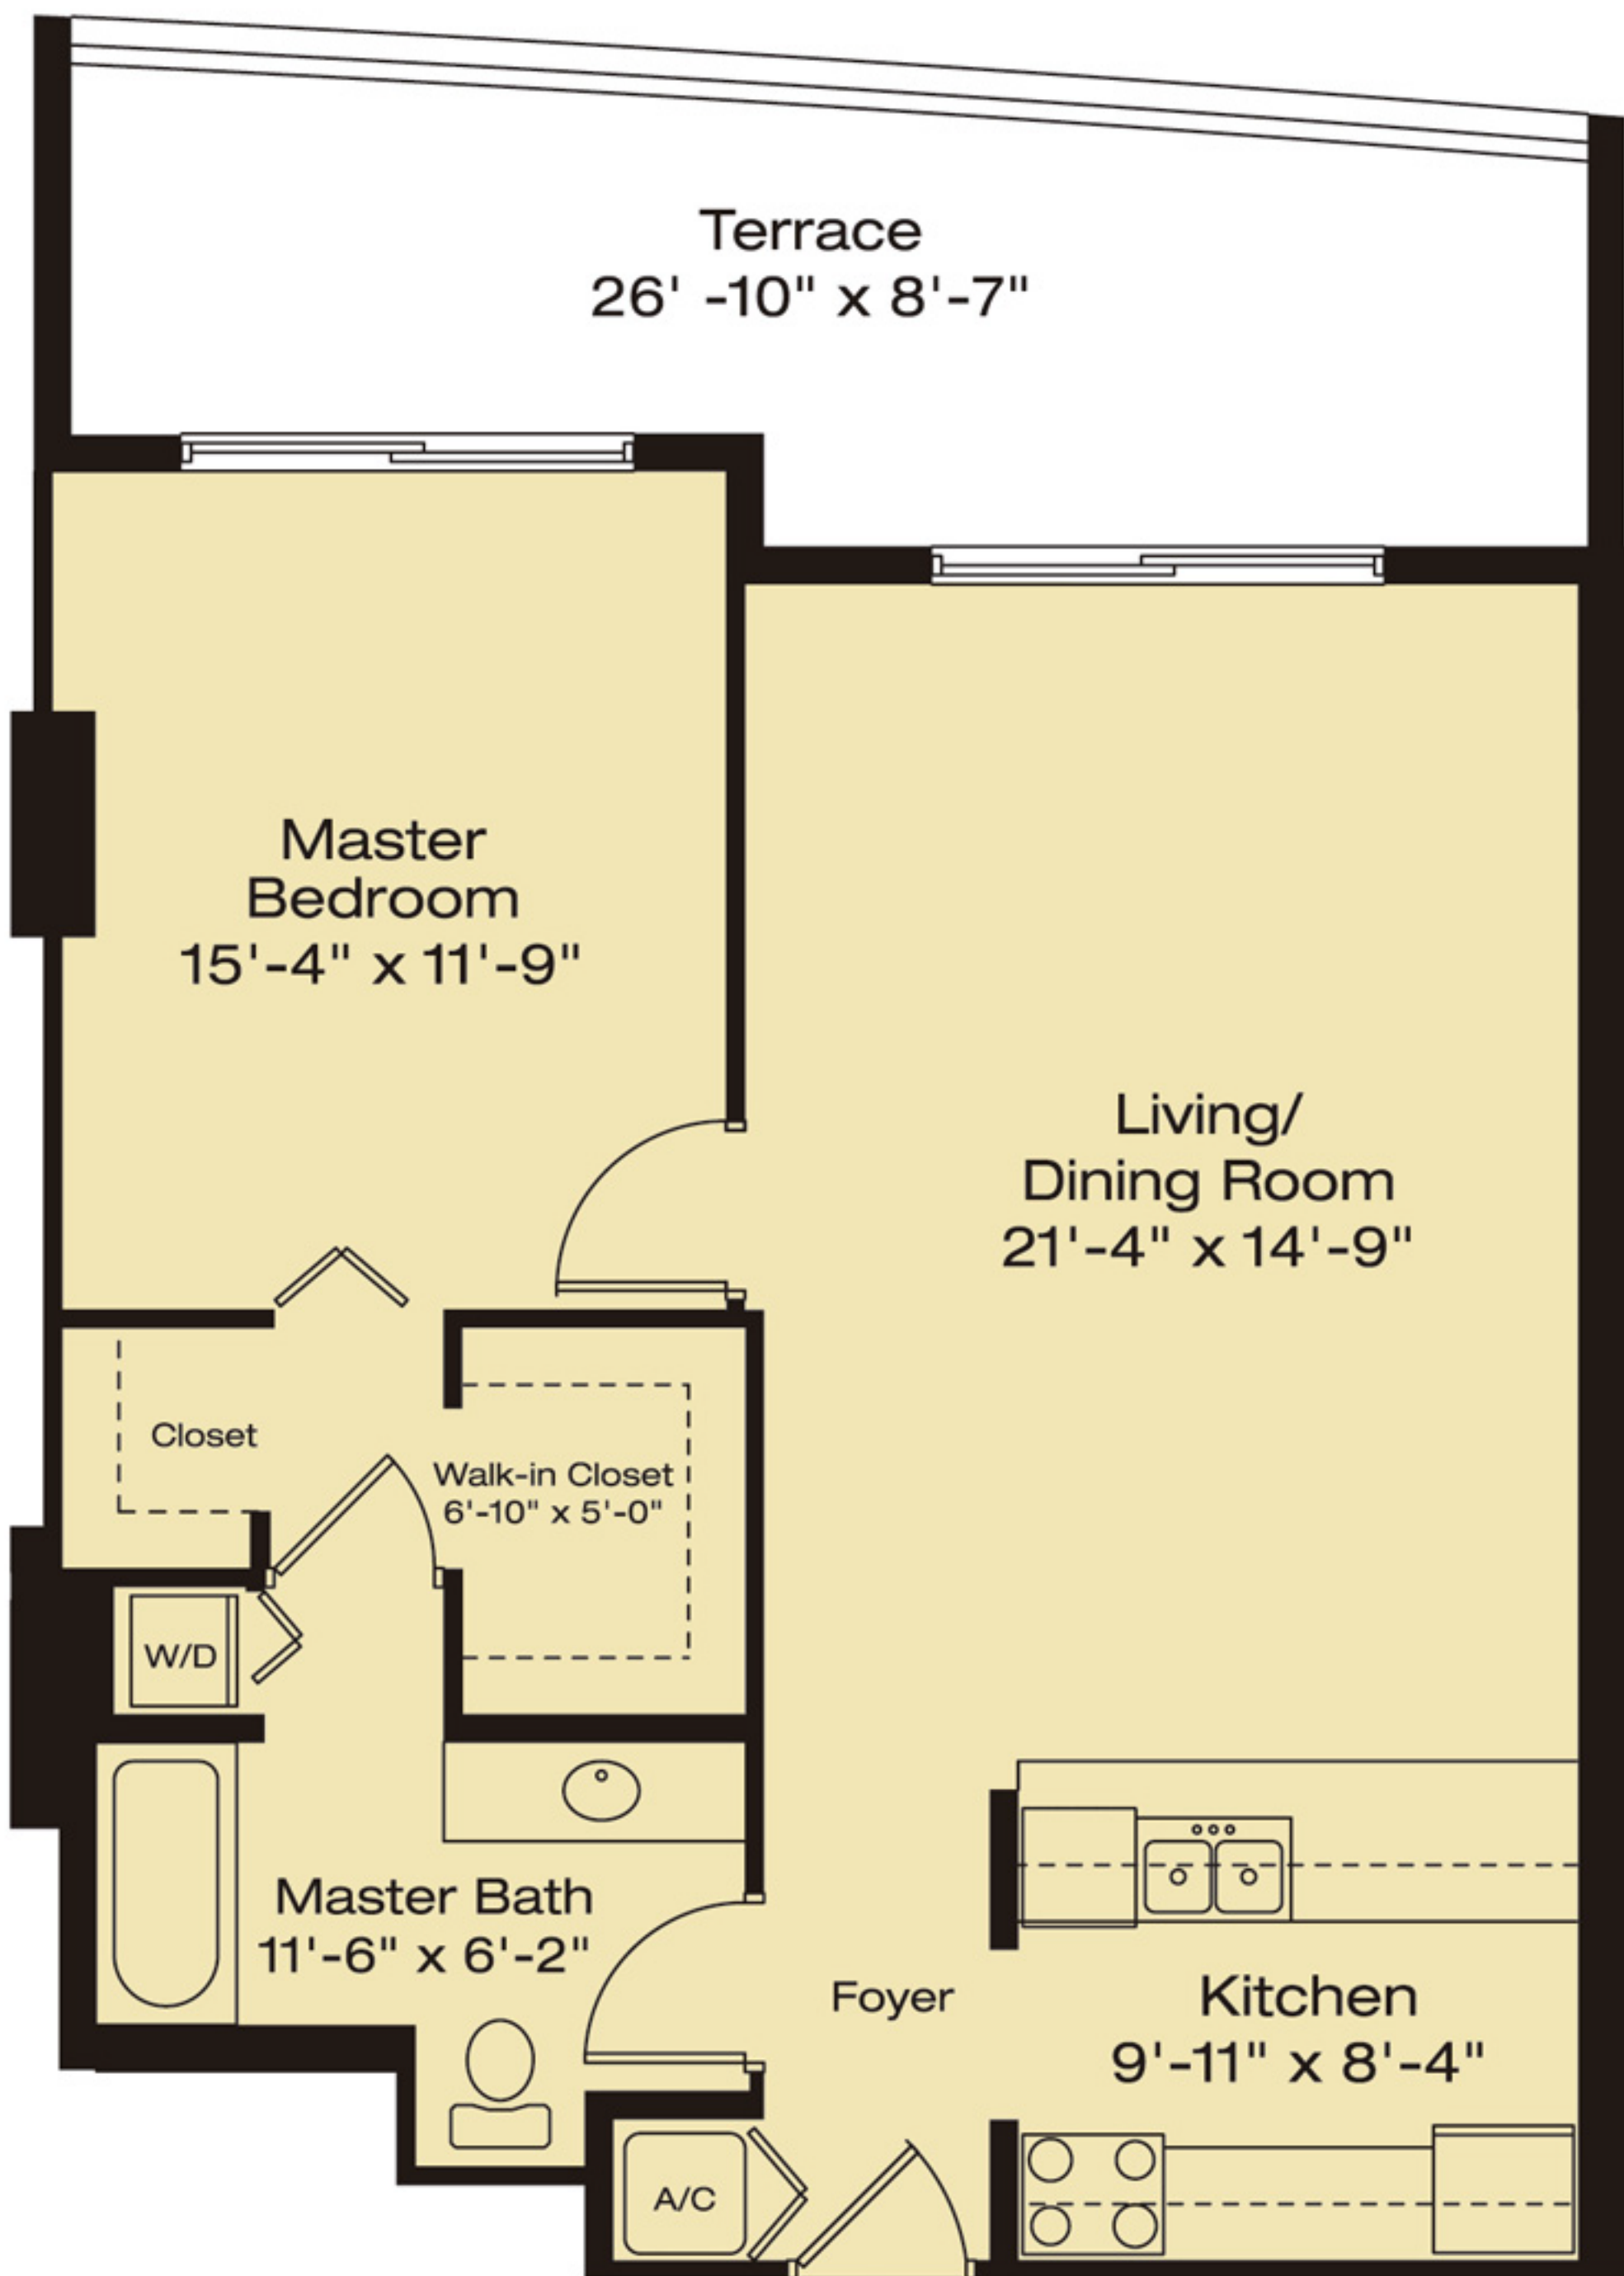

# A-3

1 Bedroom / 1 Bath

Interior: 836 Sq. Ft.  
Terrace: 230 Sq. Ft.

1,066 Total Sq. Ft.  
99.1 Sq. Mtrs.

THE CLUB  
AT BRICKELL BAY