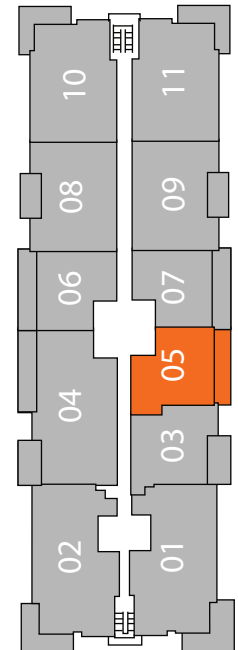

**UNIT C1**

1 BEDROOM  
1 BATH

764 A/C  
Sq. Ft.

133 BALCONY  
Sq. Ft.

  
**Biscayne Bay**

**3-34 Floors**