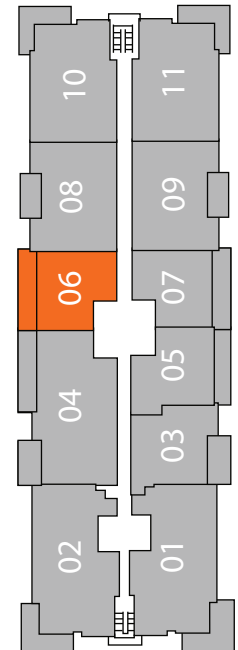

**UNIT C**

1 BEDROOM  
1 BATH

752 A/C  
Sq. Ft.

133 BALCONY  
Sq. Ft.

**6-34 Floors**