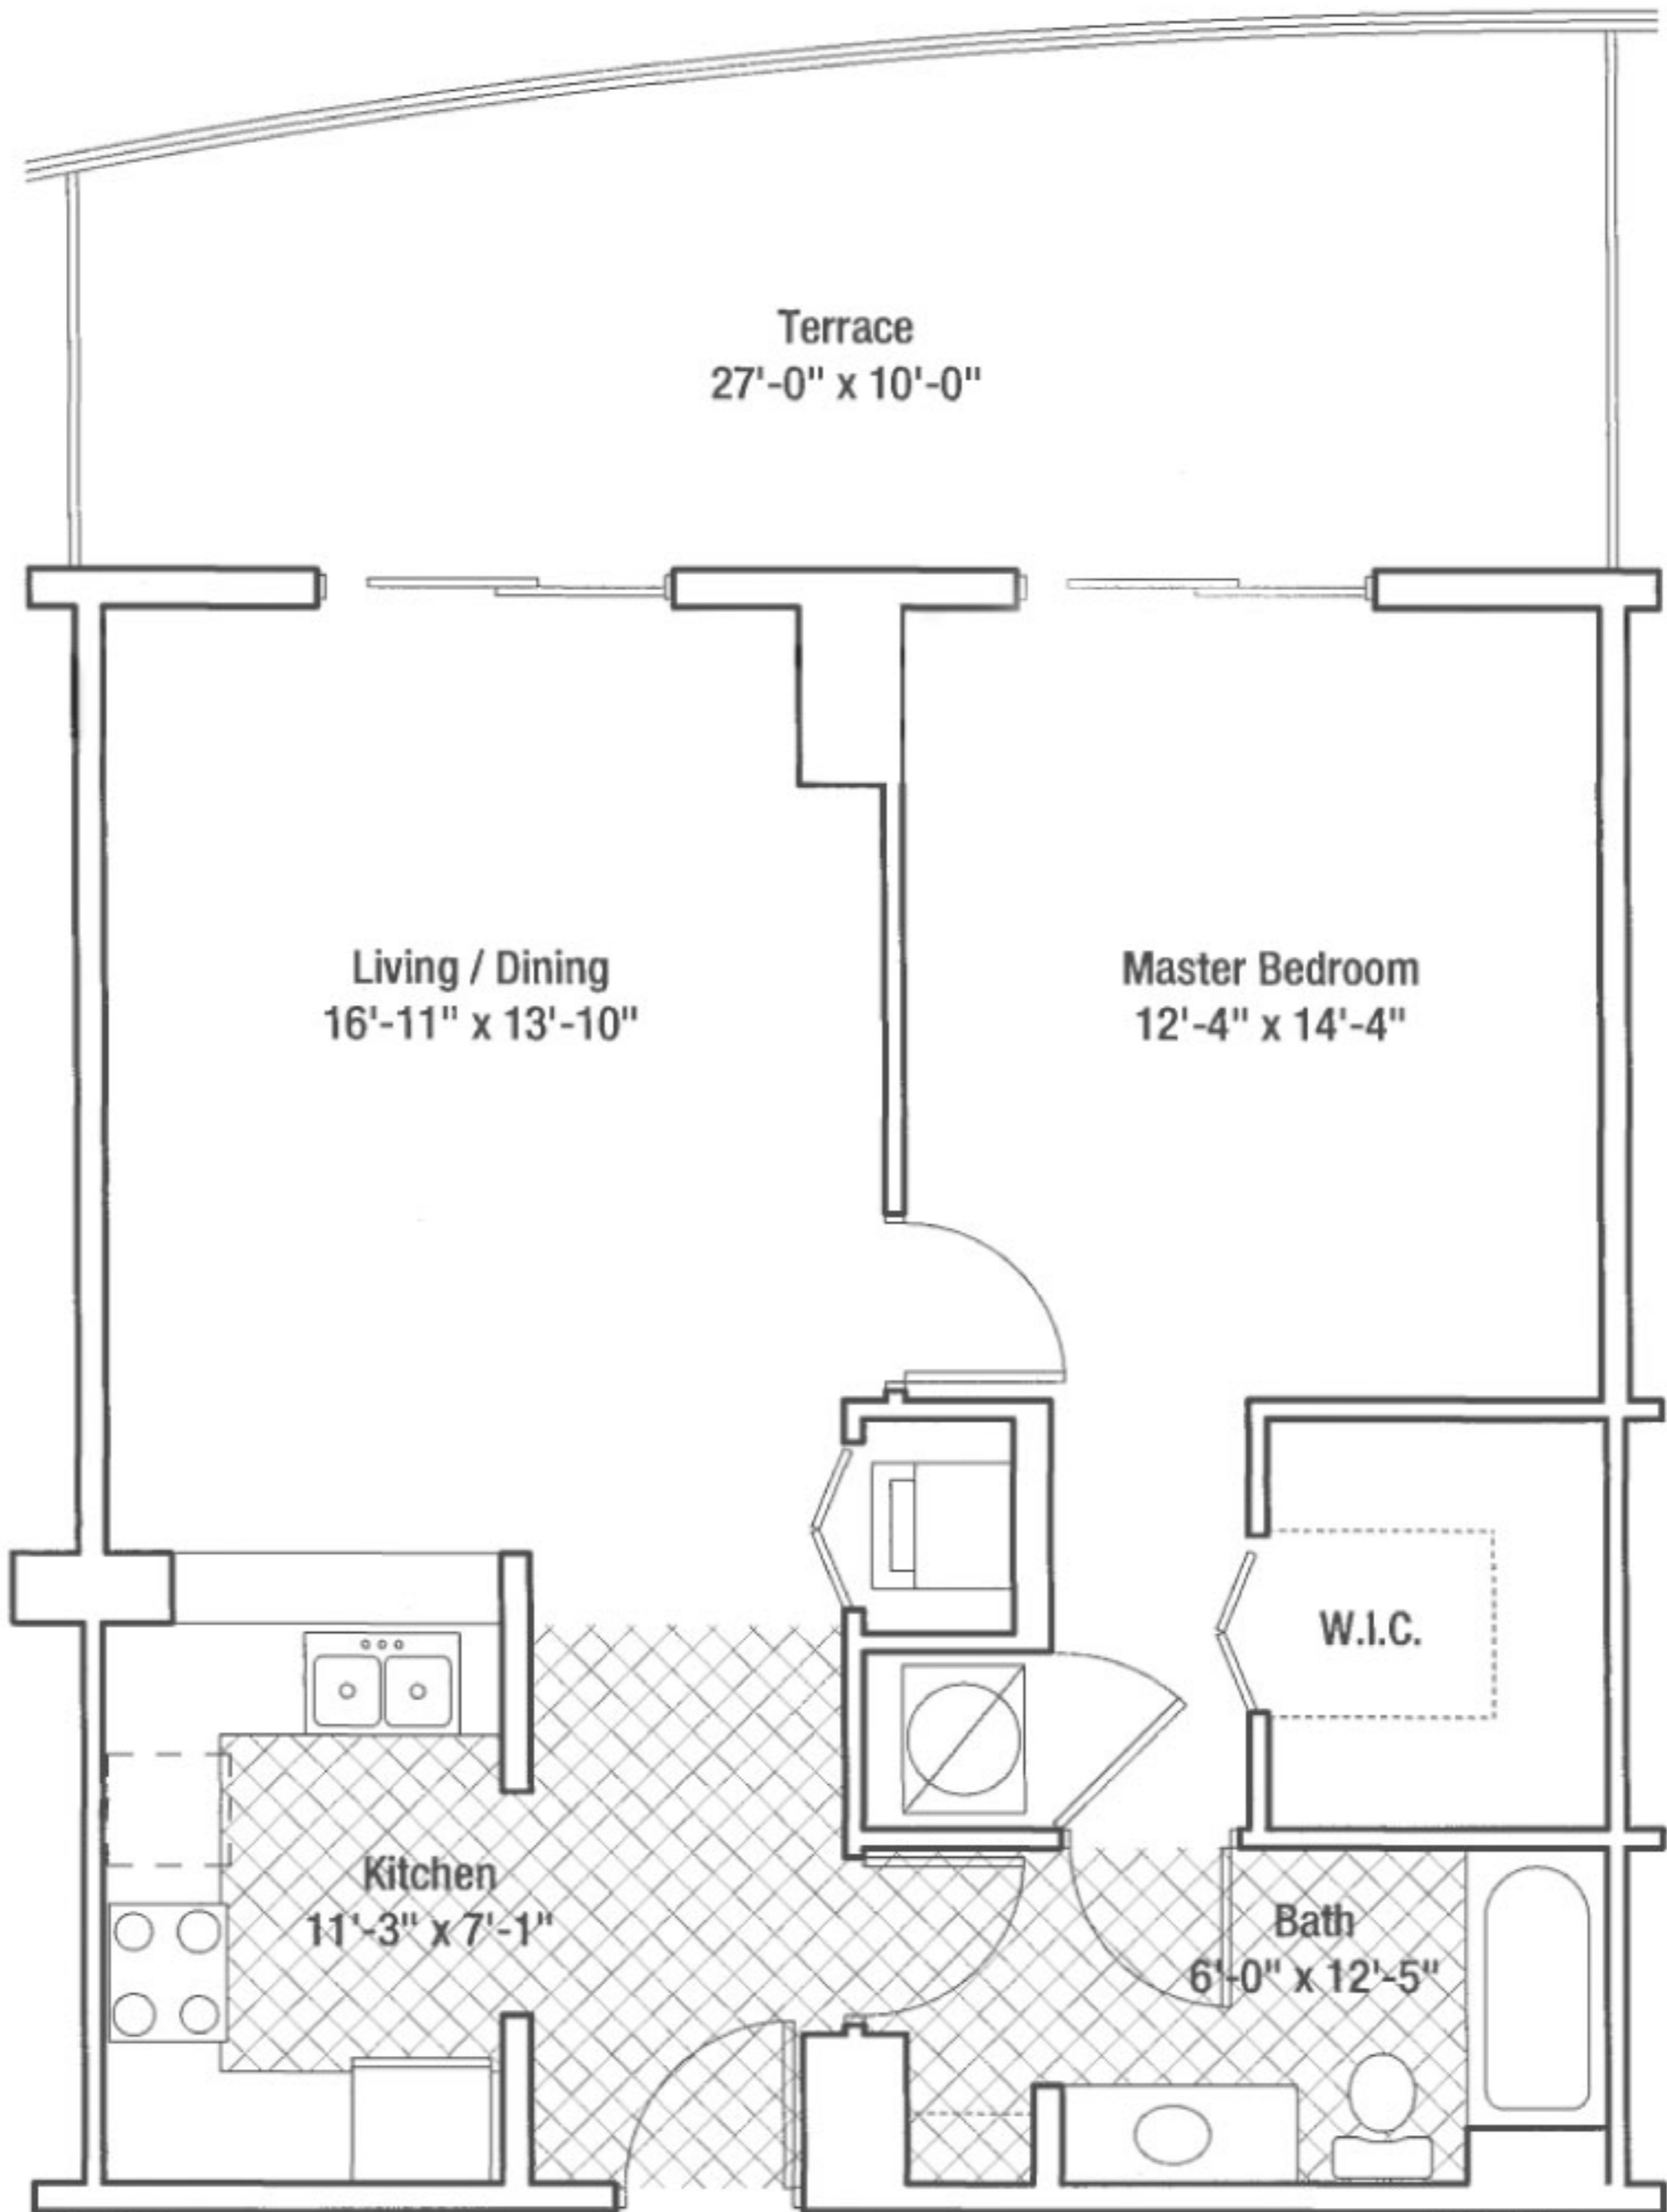

# SKYLINE

**ASTRA (Stars)**  
One Bedroom

Floors 3 - 29

Interior	791 Sq. Ft.
Terrace	243 Sq. Ft.
<b>Total Residence</b>	<b>1,034 Sq. Ft.</b>