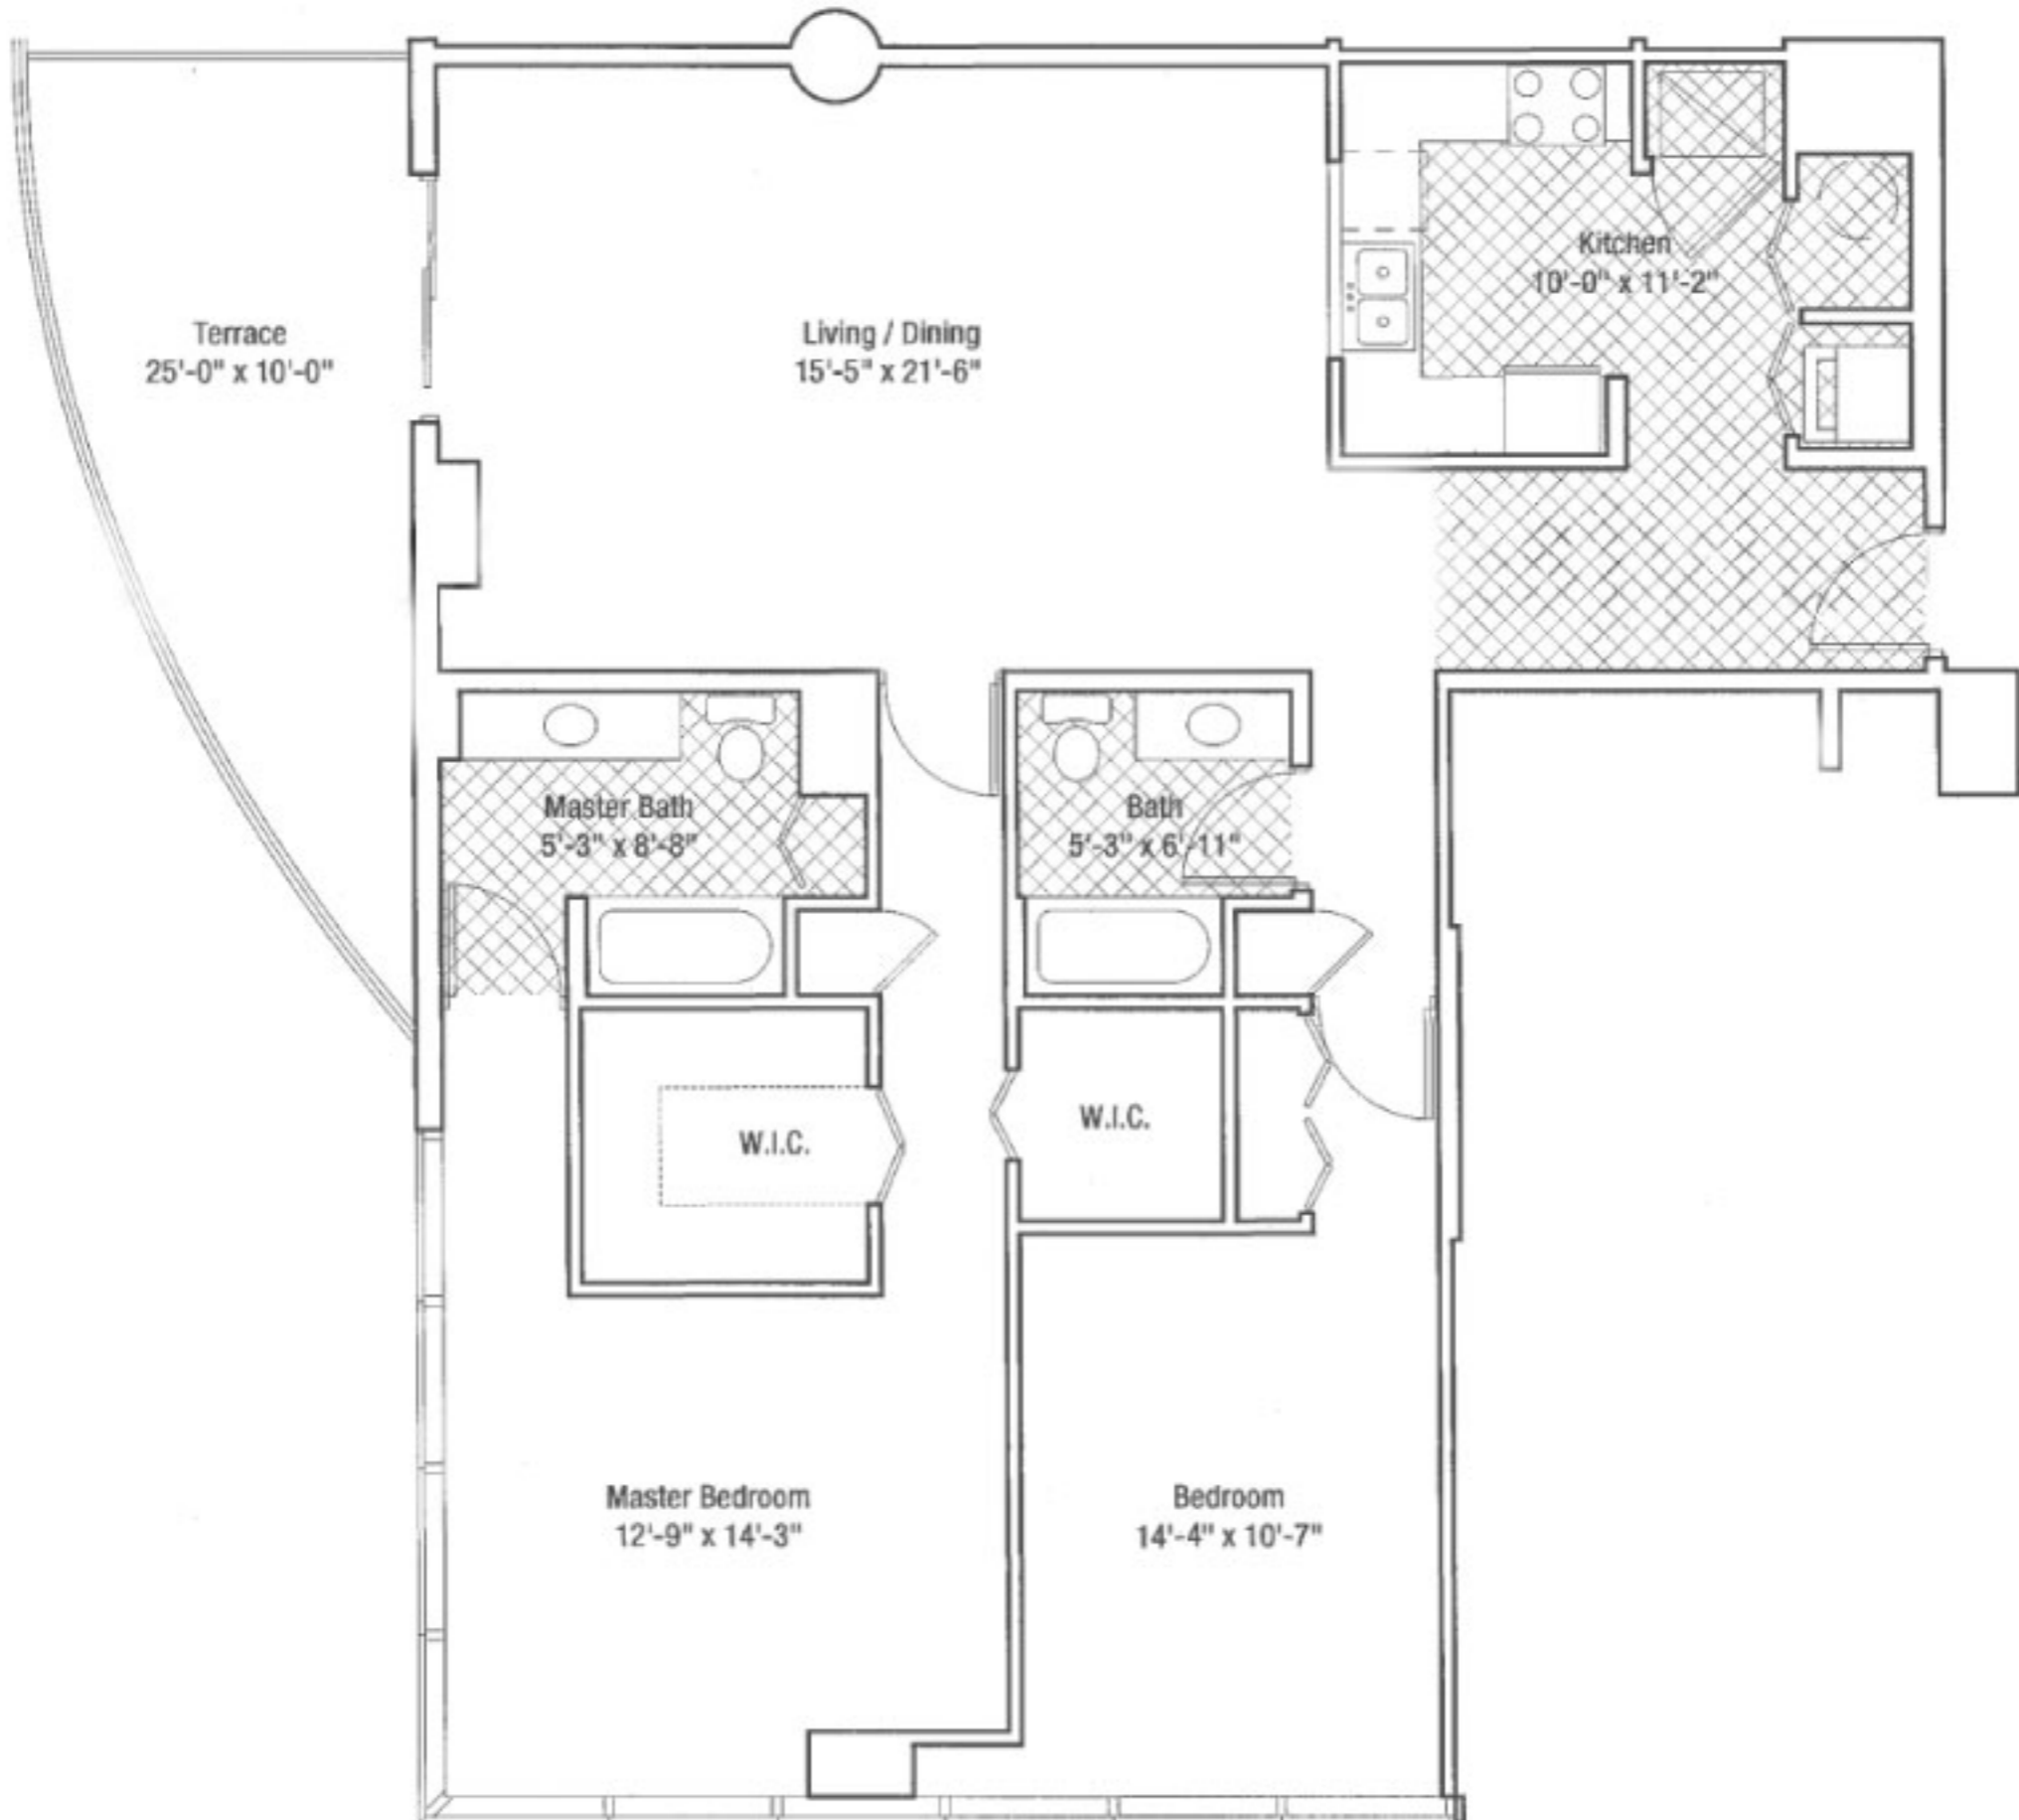

SKYLINE

HELLIOS (Sun)
Two Bedroom

Interior	1,367 Sq. Ft.
Terrace	168 Sq. Ft.
Total Residence	1,535 Sq. Ft.