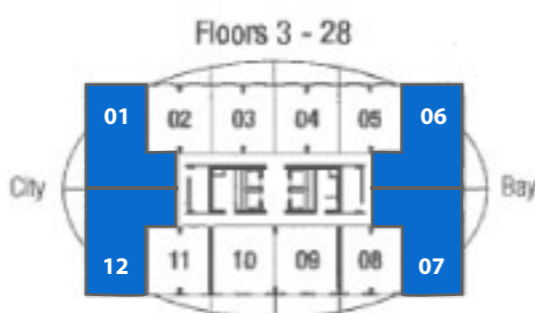

SKYLINE

HELLIOS (Sun)
Two Bedroom

Interior	1,367 Sq. Ft.
Terrace	168 Sq. Ft.
Total Residence	1,535 Sq. Ft.