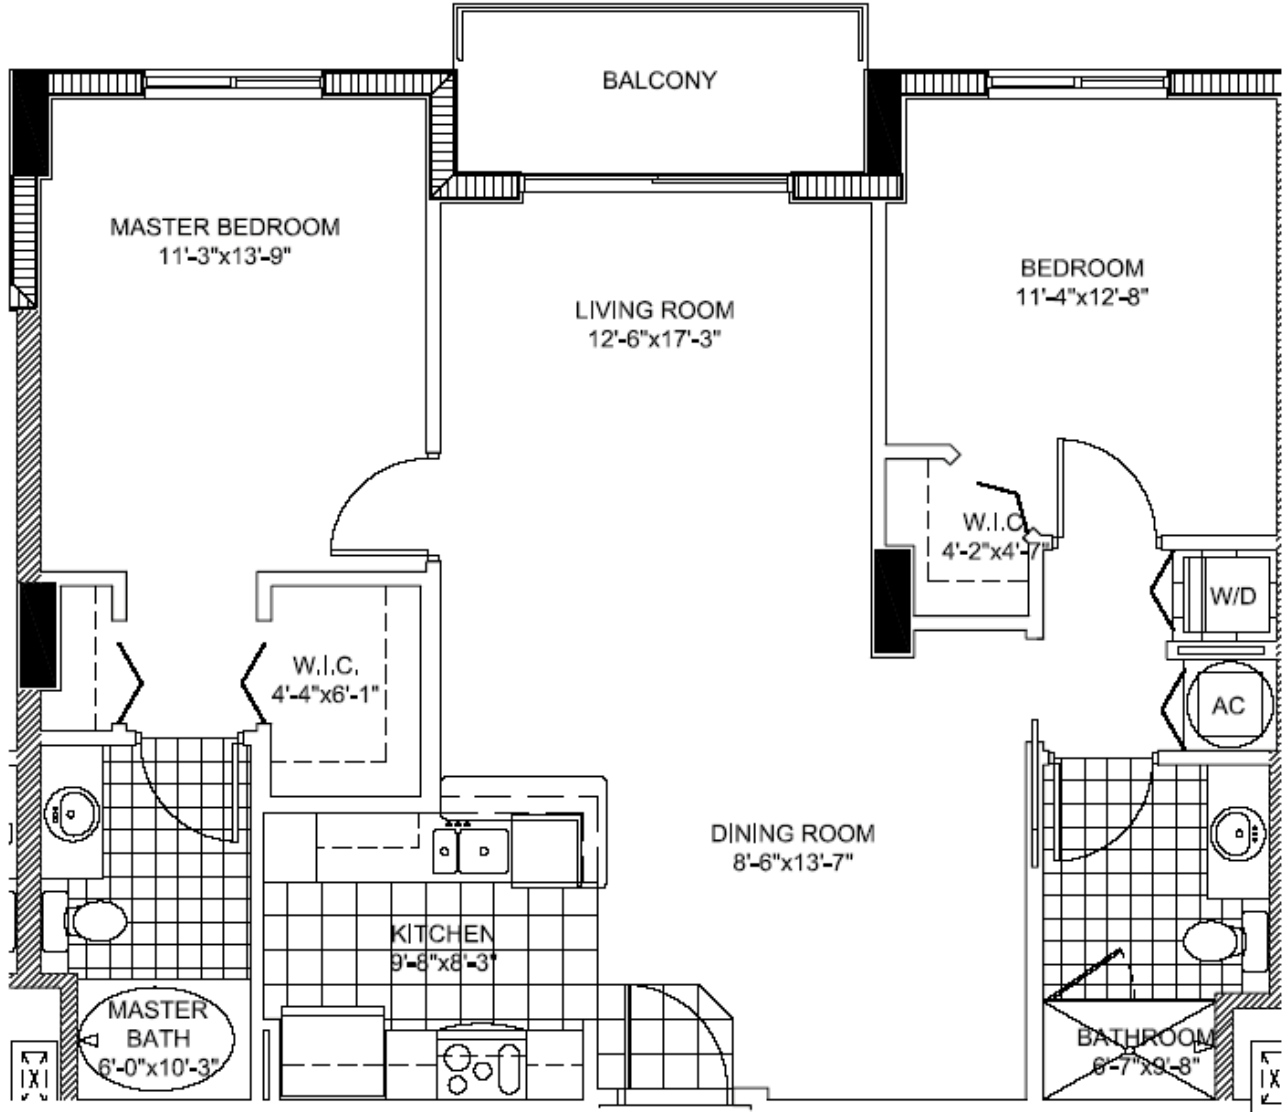

# The Venture

Aventura

## 20 Unit B1

2 BEDROOMS 2 BATHS

INTERIOR AREA: 1,062 SQ. FT.  
99 M<sup>2</sup>

www.MiamiResidence.com  
305-751-1000  
Miami Residence Realty