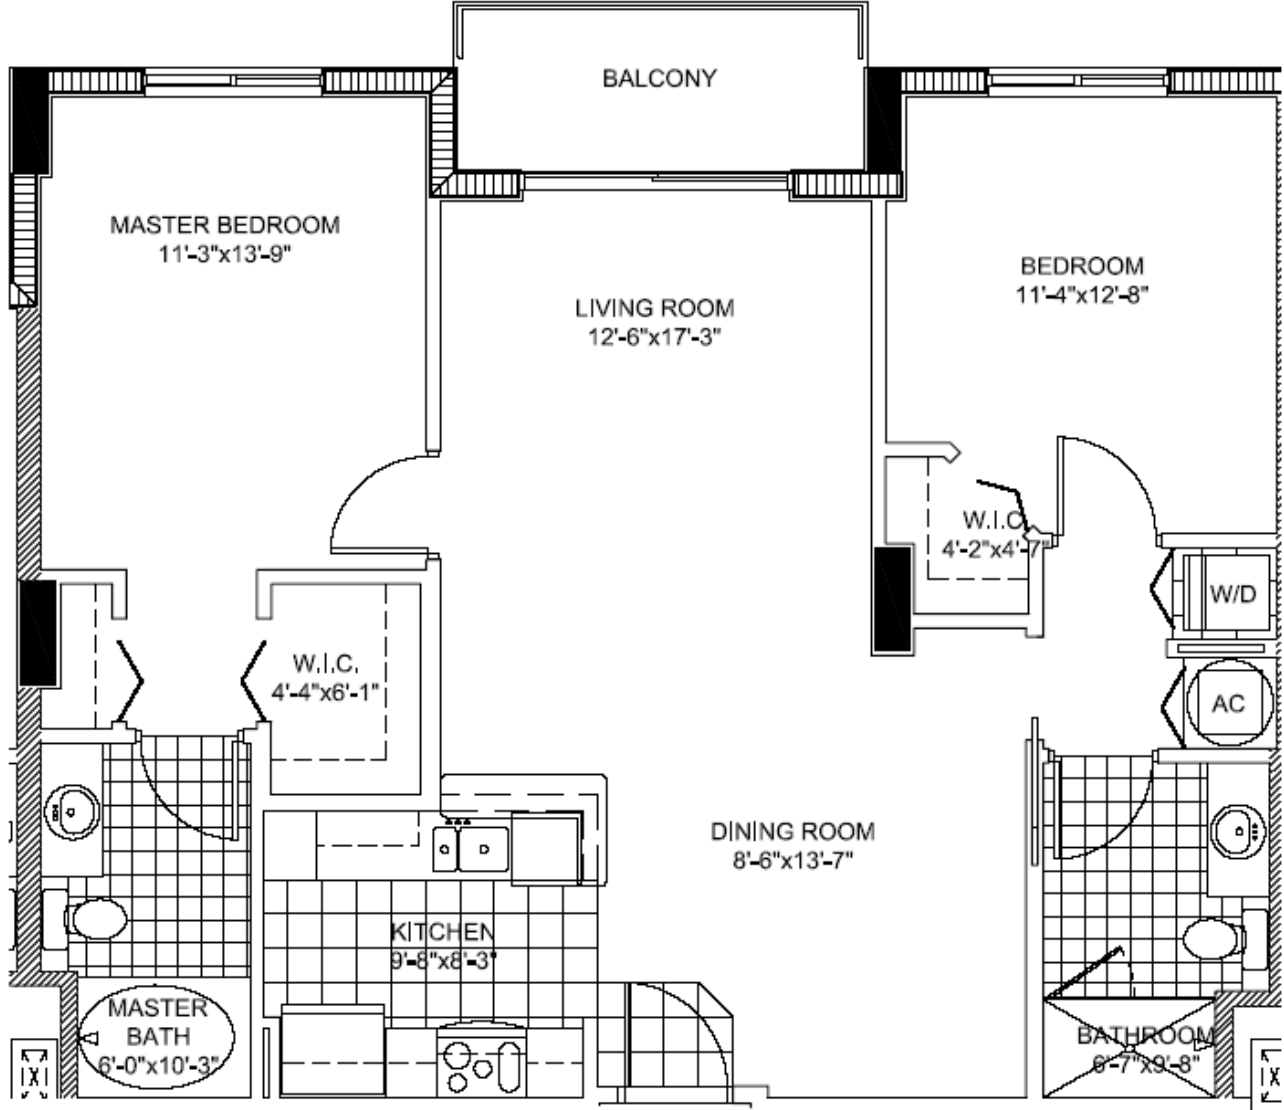

# The Venture

Aventura

## 16 Unit B1

2 BEDROOMS 2 BATHS

INTERIOR AREA: 1,062 SQ. FT.  
99 M<sup>2</sup>

www.MiamiResidence.com  
305-751-1000  
Miami Residence Realty