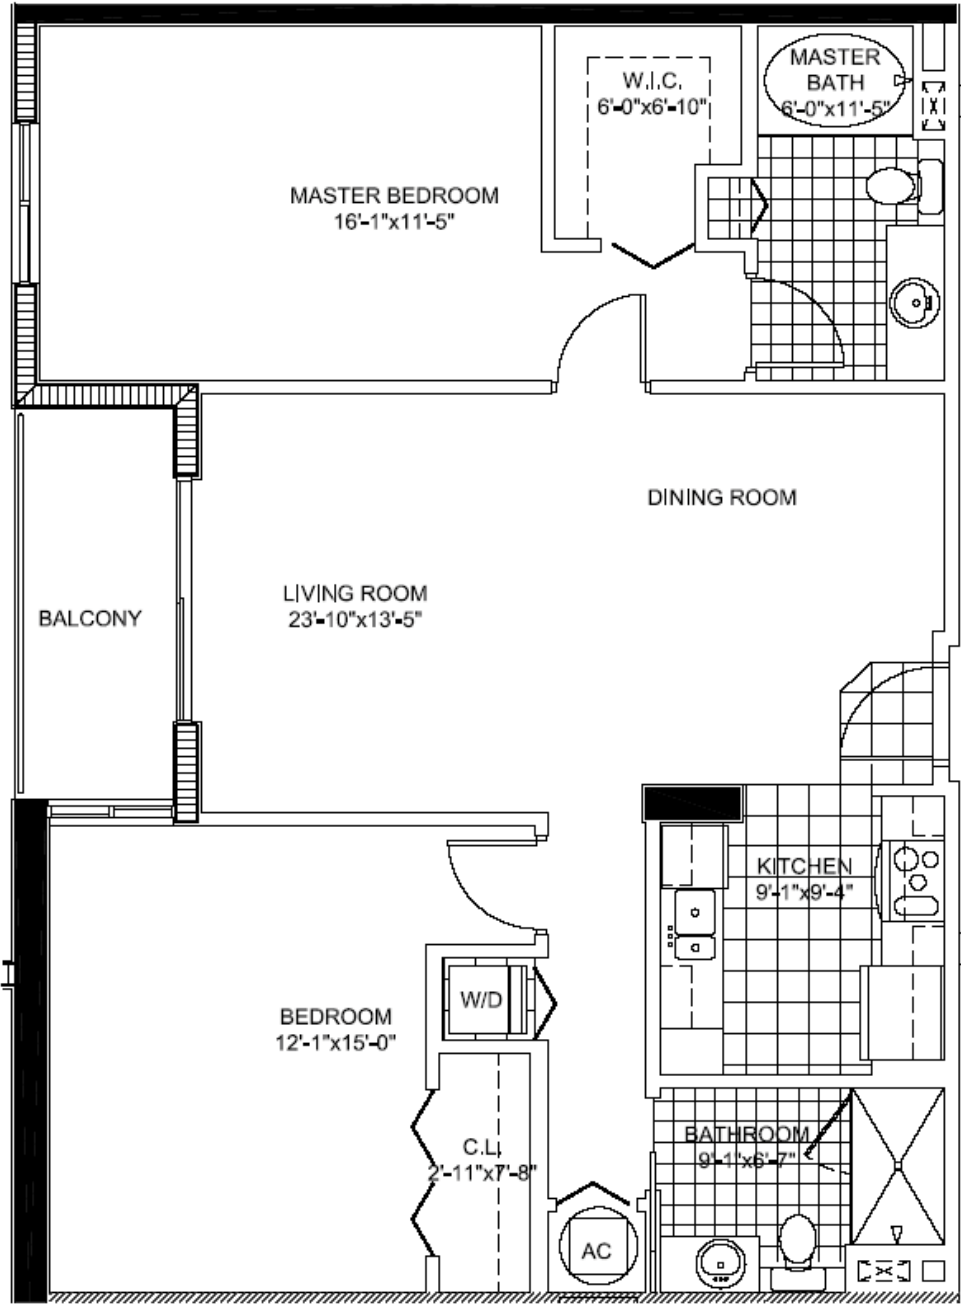

The Venture

Aventura

27 Unit B5

2 BEDROOMS 2 BATHS

INTERIOR AREA: 1,174 SQ. FT.
109 M²

www.MiamiResidence.com
305-751-1000
Miami Residence Realty