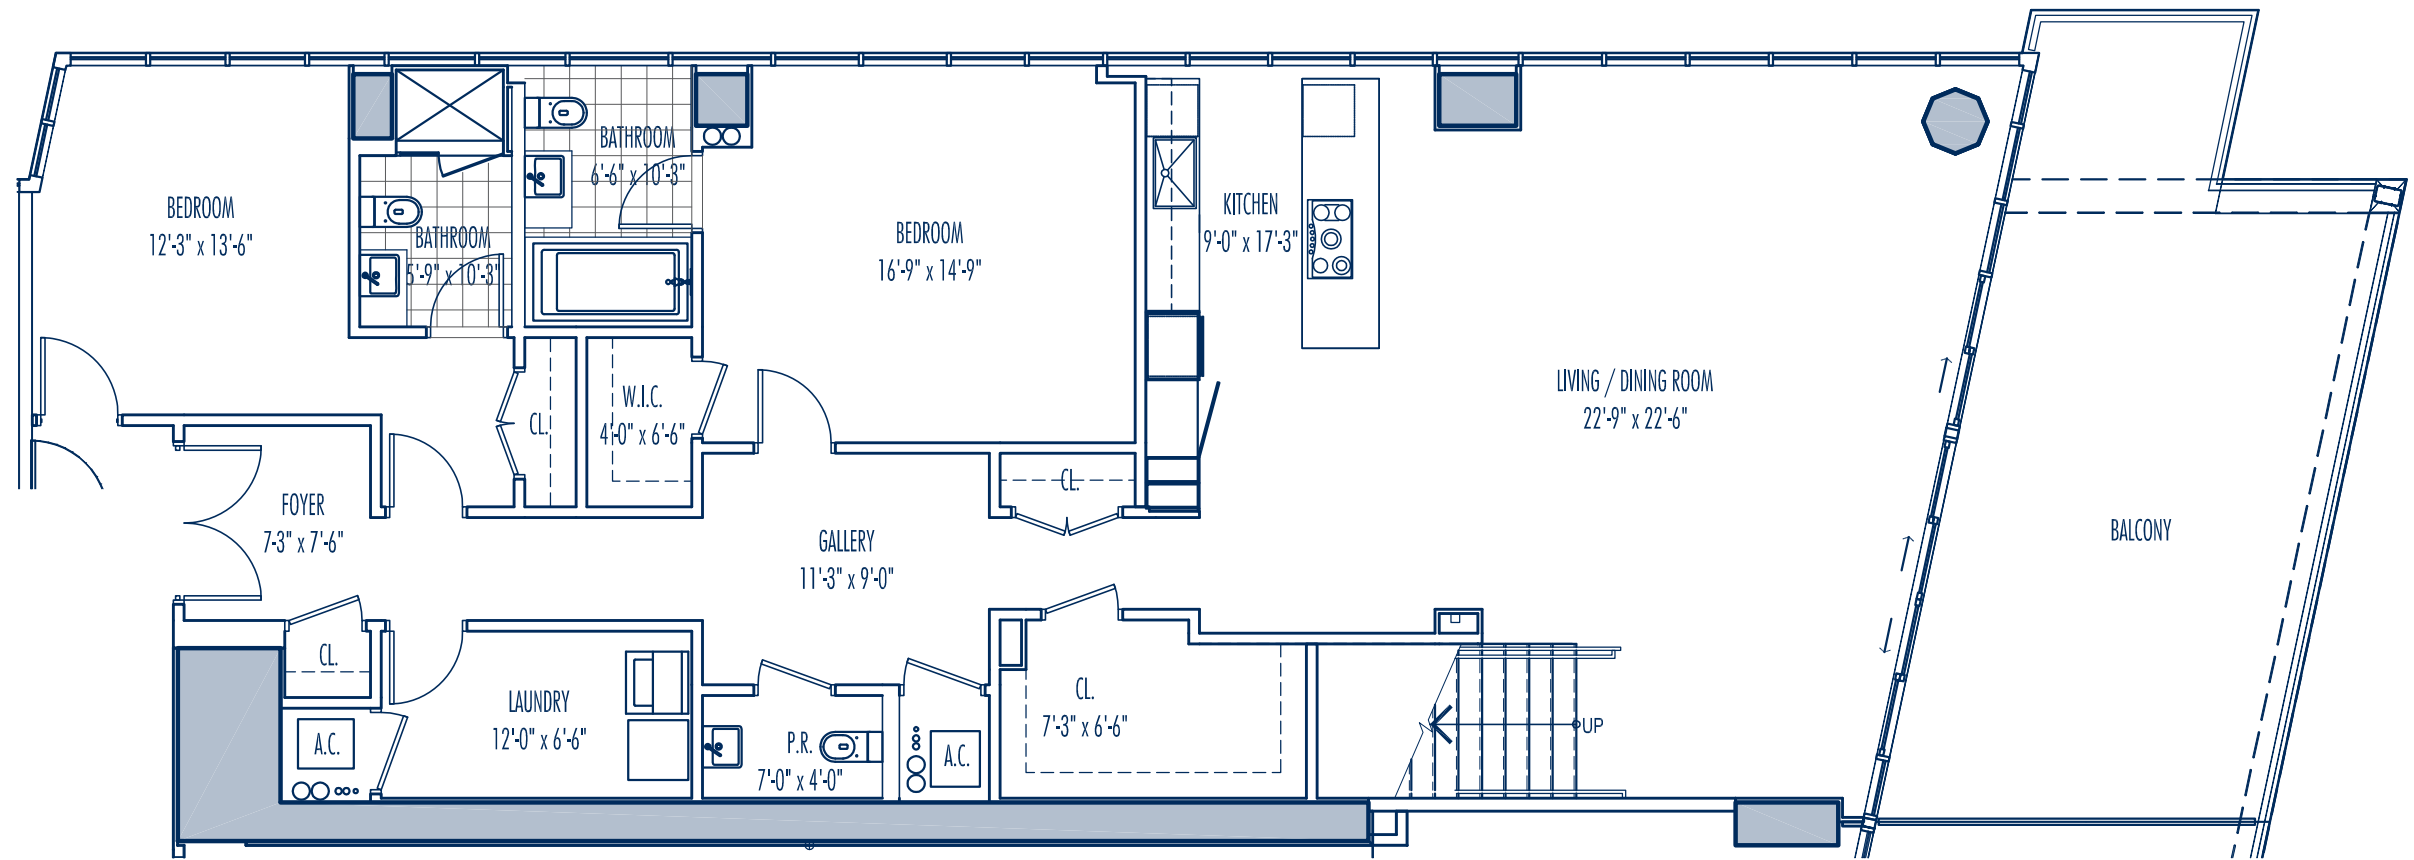

MARQUIS

RESIDENCES

Entry Level