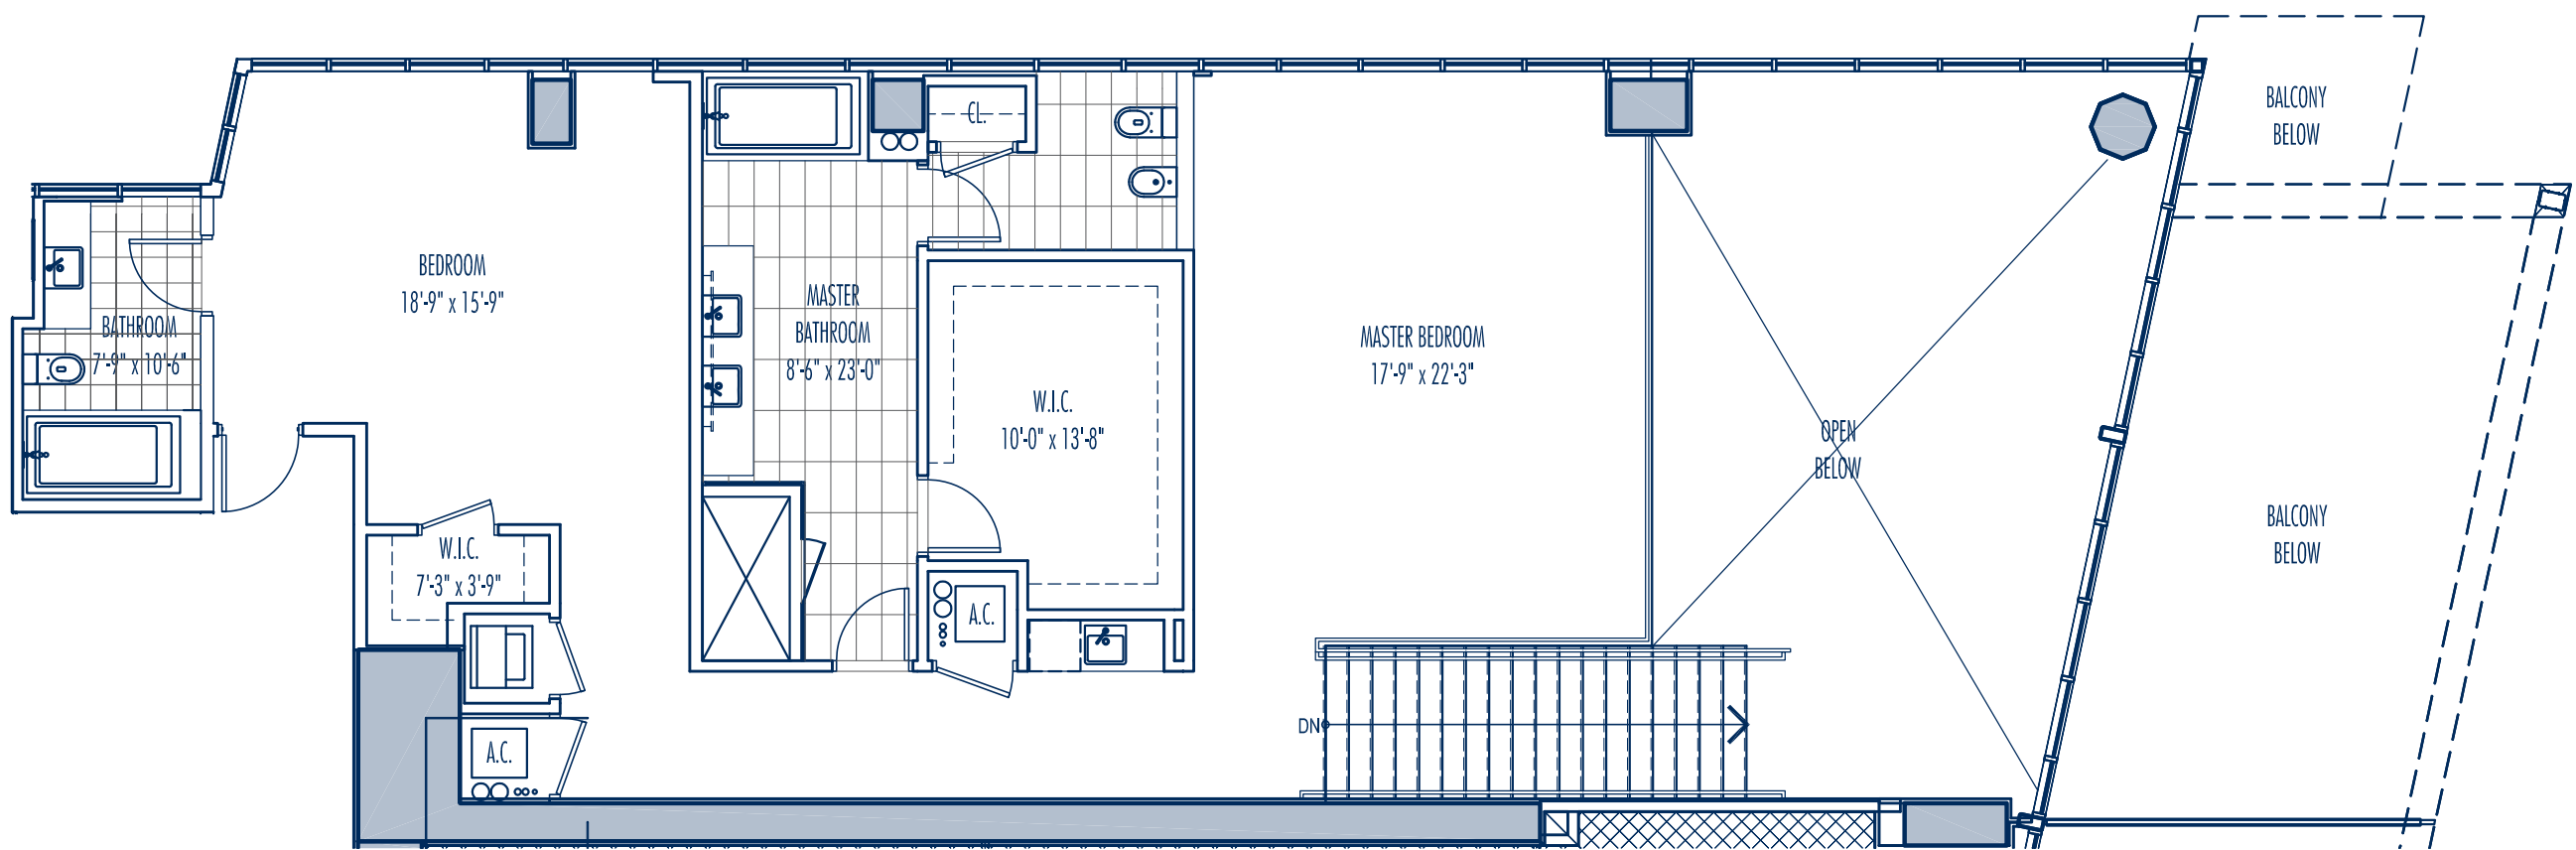

## RESIDENCE L 4 BEDROOM / 3.5 BATH

Interior:	3,800 SF	353.0 M <sup>2</sup>
Exterior:	428 SF	39.8 M <sup>2</sup>
Total:	4,228 SF	392.8 M <sup>2</sup>