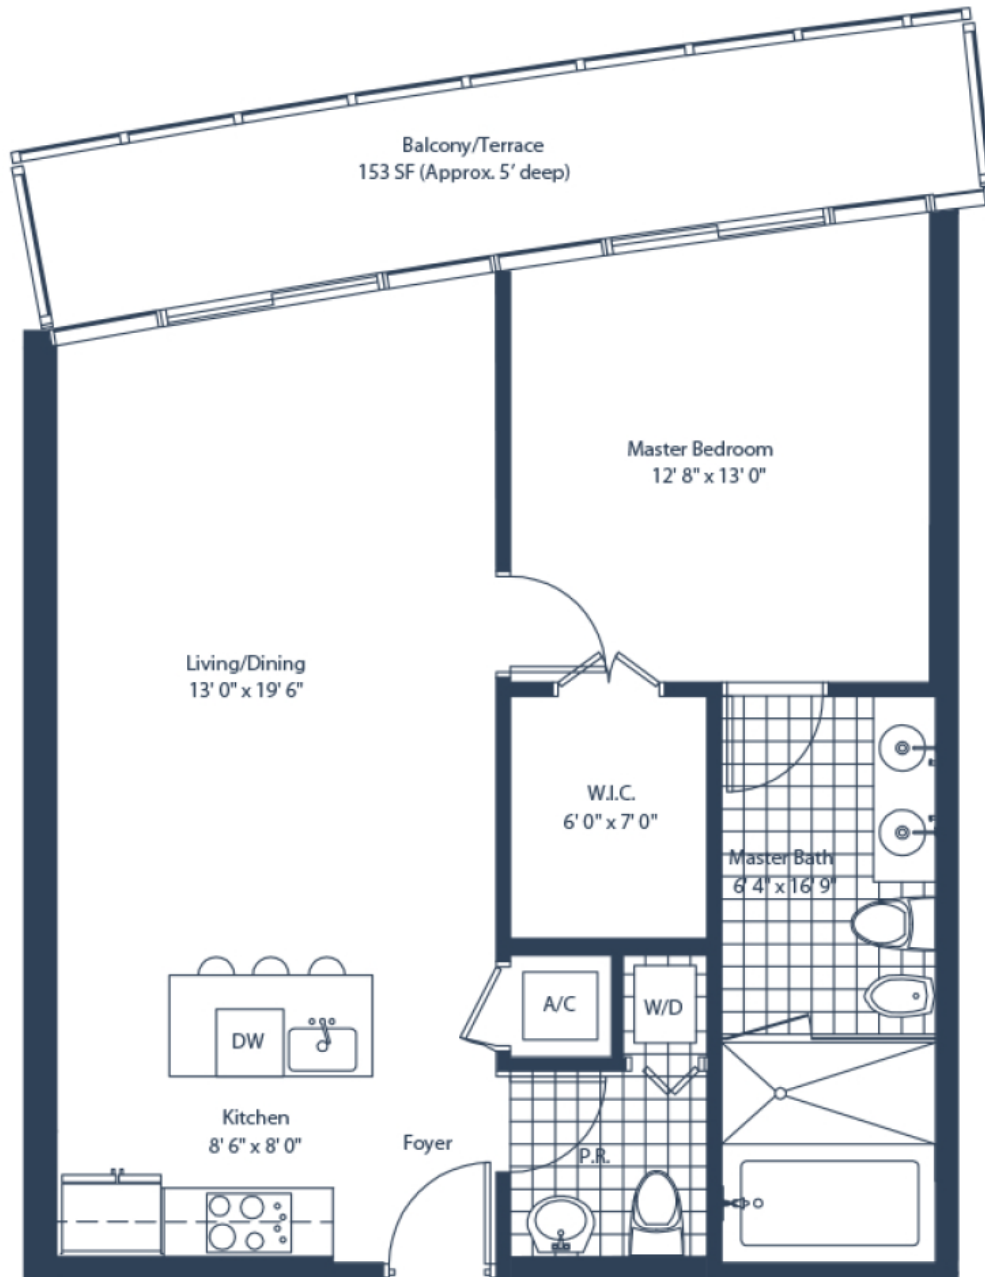

Marina Blue

Downtown Miami

Unit 11

1 BEDROOMS 0.5 BATHS

INTERIOR AREA: 845 SQ. FT. 79 M²

EXTERIOR AREA: 153 SQ. FT. 14 M²

www.MiamiResidence.com

305-751-1000