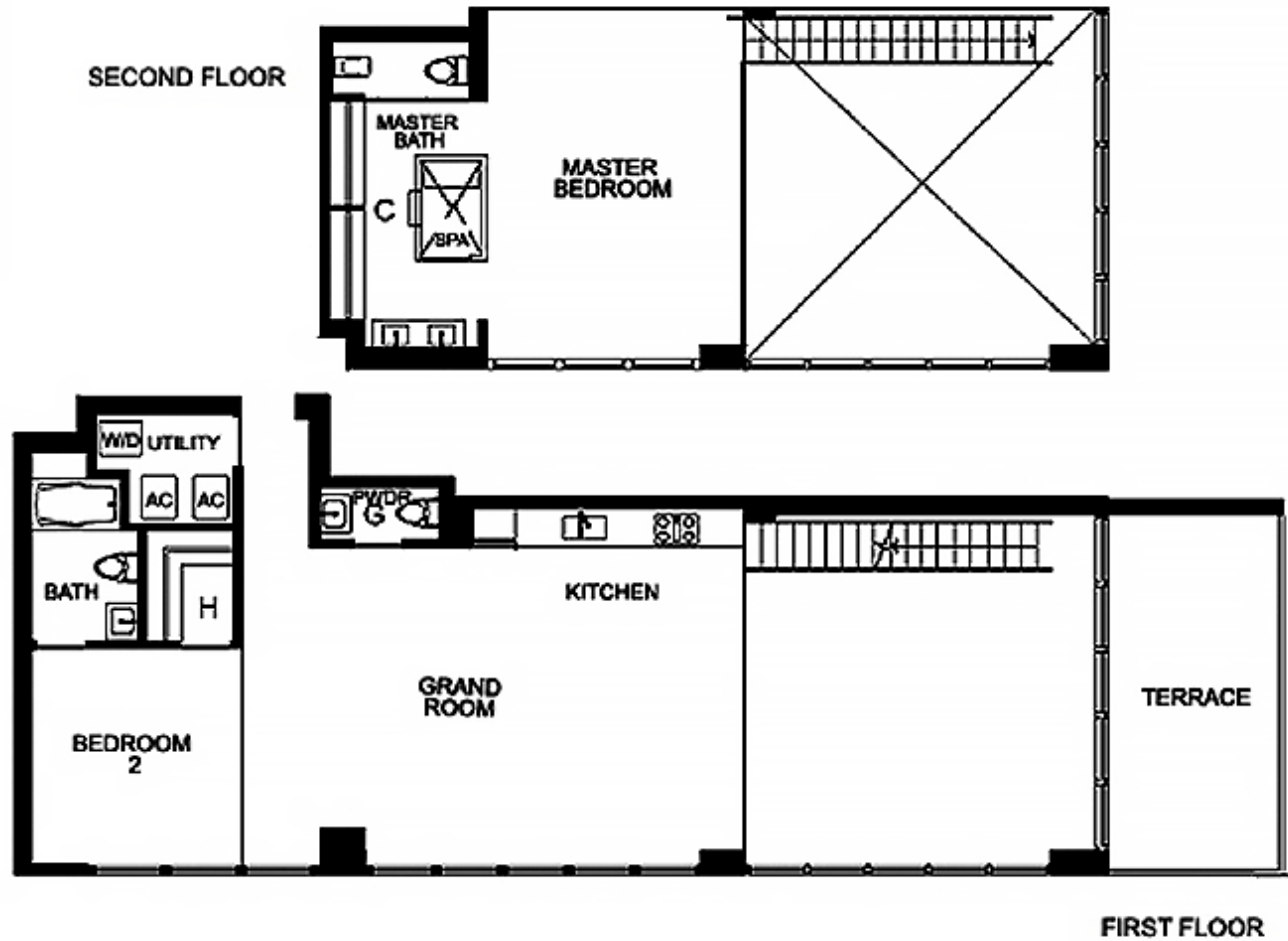

## 01

2 BEDROOMS 2.5 BATHS

INTERIOR AREA: 1,735 SQ. FT. 161 M<sup>2</sup>

[www.MiamiResidence.com](http://www.MiamiResidence.com)

305-751-1000

**Miami Residence Realty**