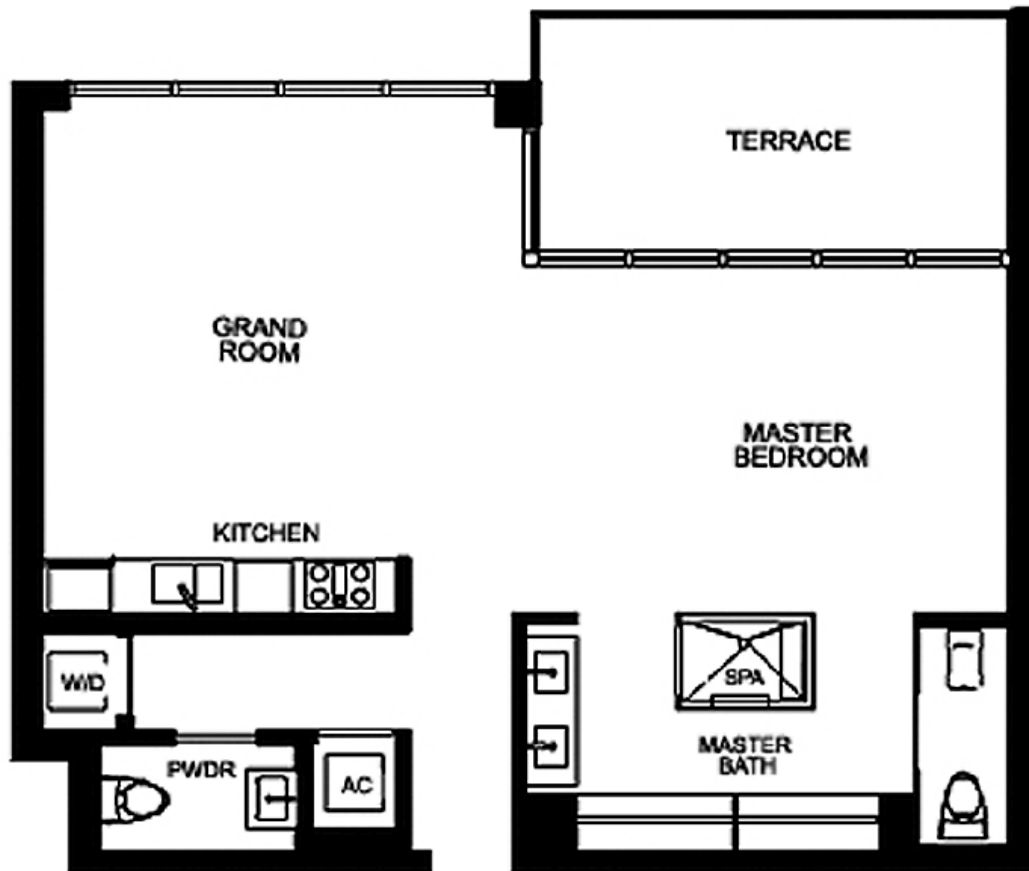

Ten Museum Park

Downtown Miami

05

1 BEDROOMS 1.5 BATHS

INTERIOR AREA: 791 SQ. FT. 73.5 M²

www.MiamiResidence.com

305-751-1000

Miami Residence Realty