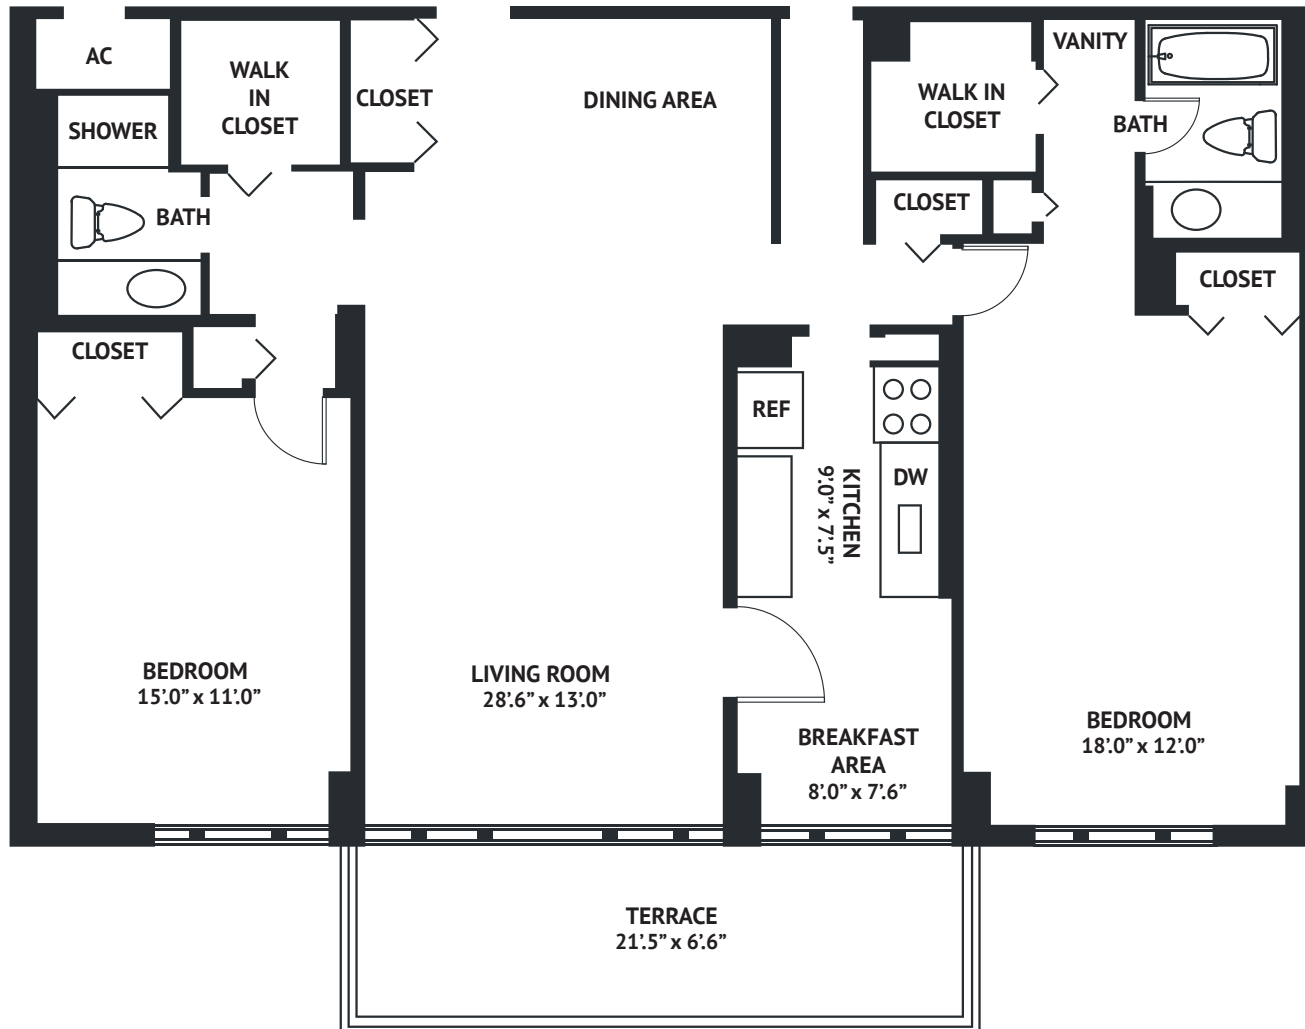

Winston Tower 100

Sunny Isles Beach

Unit 02, 19, 20

2 BEDROOMS 2 BATHS

INTERIOR AREA: 1275 SQ. FT. 118 M²

EXTERIOR AREA: 142 SQ. FT. 13 M²