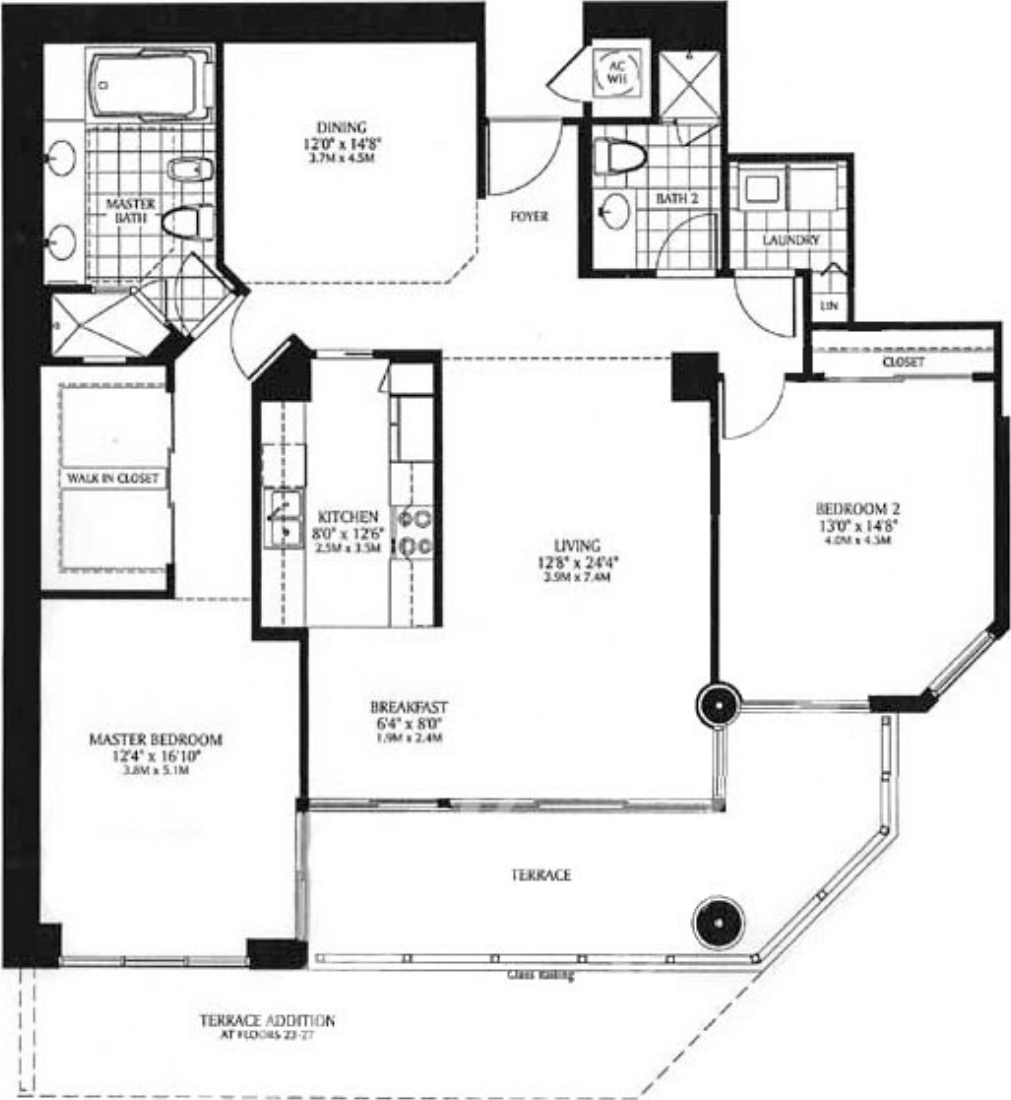

Oceania IV

Sunny Isles Beach

Unit 42

2 BEDROOMS 2 BATHS

INTERIOR AREA: 1530 SQ. FT. 142 M²
EXTERIOR AREA: 419 SQ. FT. 39 M²