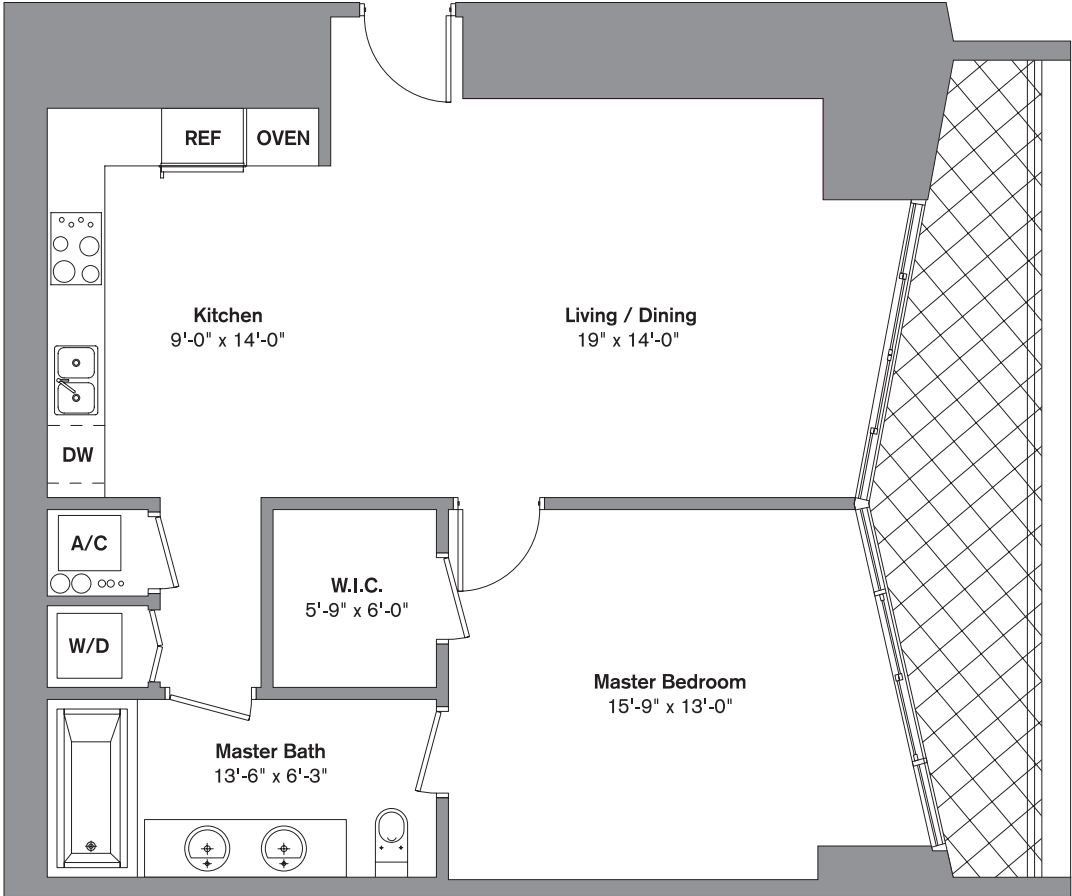

RESIDENCE UNIT G

1 Bedroom / 1 Bath

Total: 898 SF