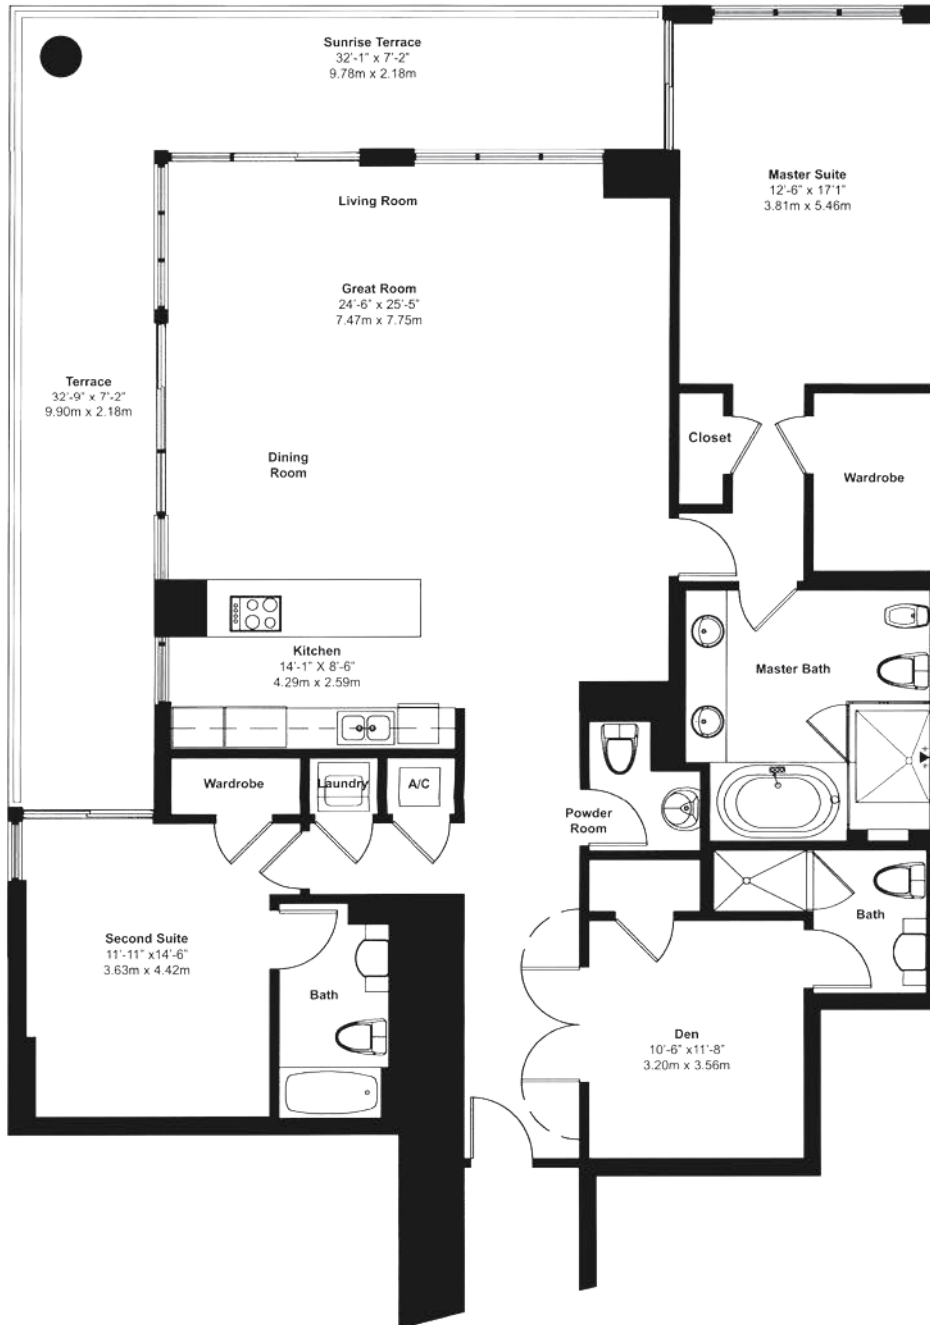

# Beach Club I

## Hallandale Beach

## Unit 01,04

3 BEDROOMS 3.5 BATHS

INTERIOR AREA: 2078 SQ. FT. 193 M<sup>2</sup>

EXTERIOR AREA: 468 SQ. FT. 43 M<sup>2</sup>

[www.MiamiResidence.com](http://www.MiamiResidence.com)

305-751-1000

**Miami Residence Realty**