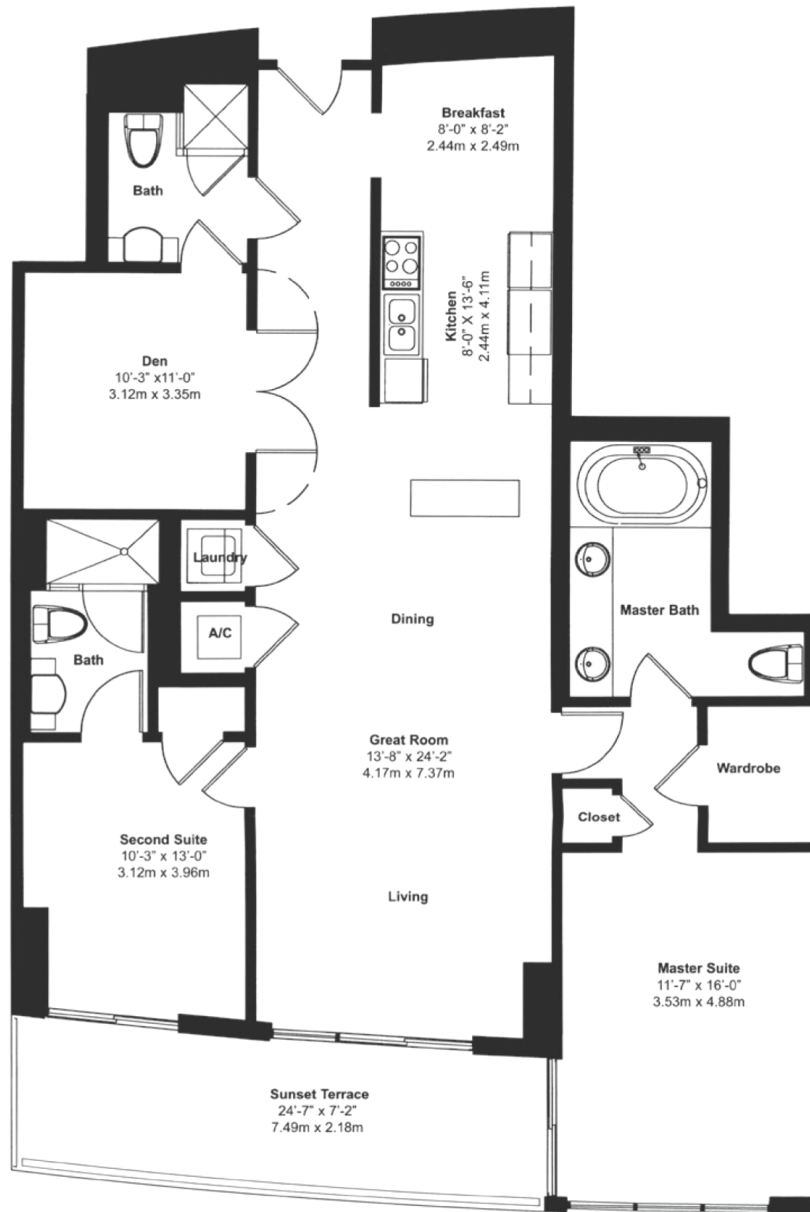

Beach Club I

Hallandale Beach

Unit 07,08

3 BEDROOMS 3 BATHS

INTERIOR AREA: 1571 SQ. FT. 146 M²

EXTERIOR AREA: 365 SQ. FT. 34 M²

www.MiamiResidence.com

305-751-1000