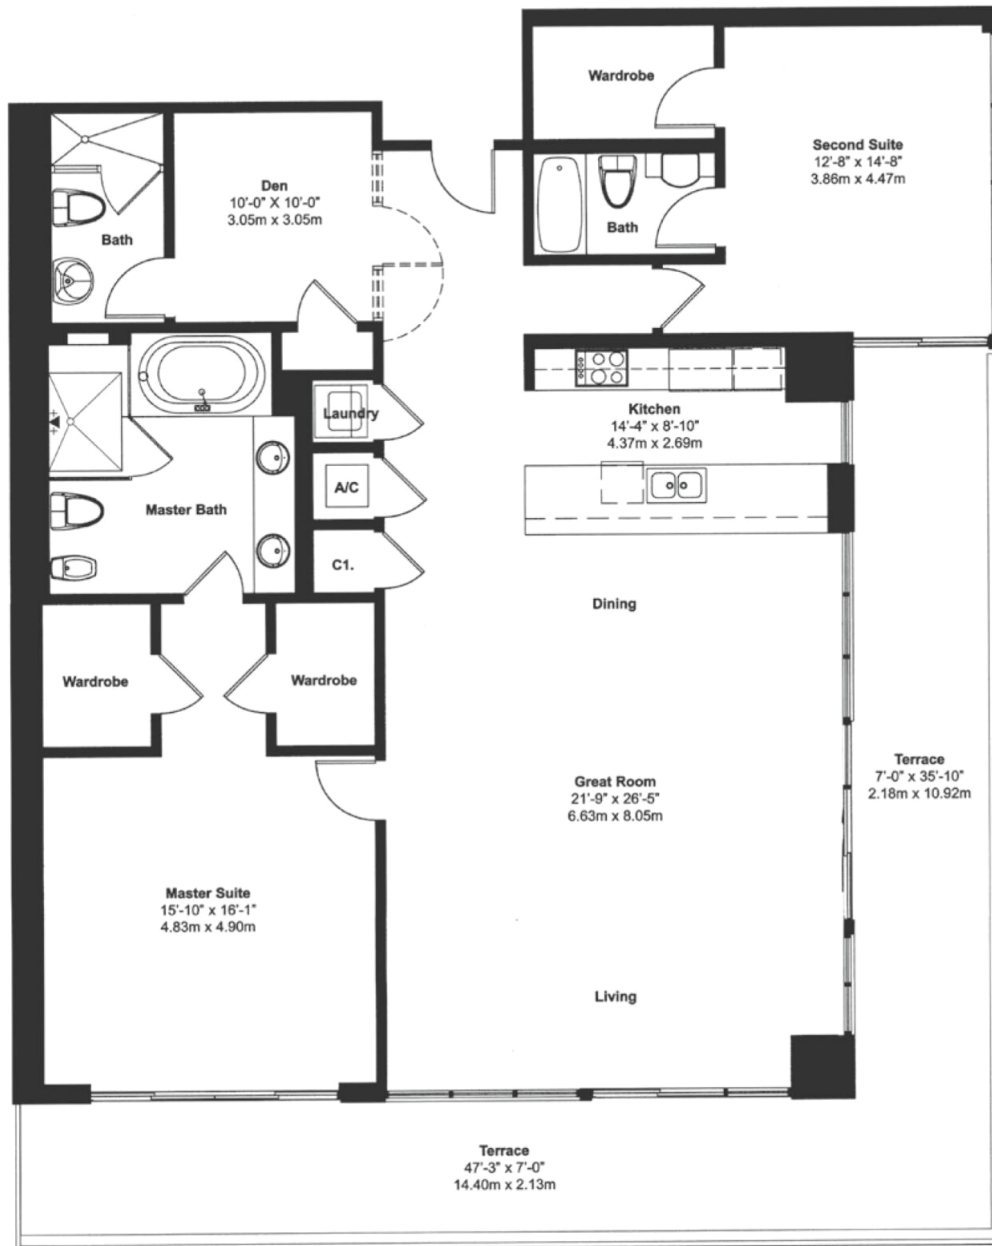

Beach Club II

Hallandale Beach

Unit 02

2 BEDROOMS 3 BATHS

INTERIOR AREA: 2065 SQ. FT. 192 M²

EXTERIOR AREA: 581 SQ. FT. 54 M²

www.MiamiResidence.com

305-751-1000