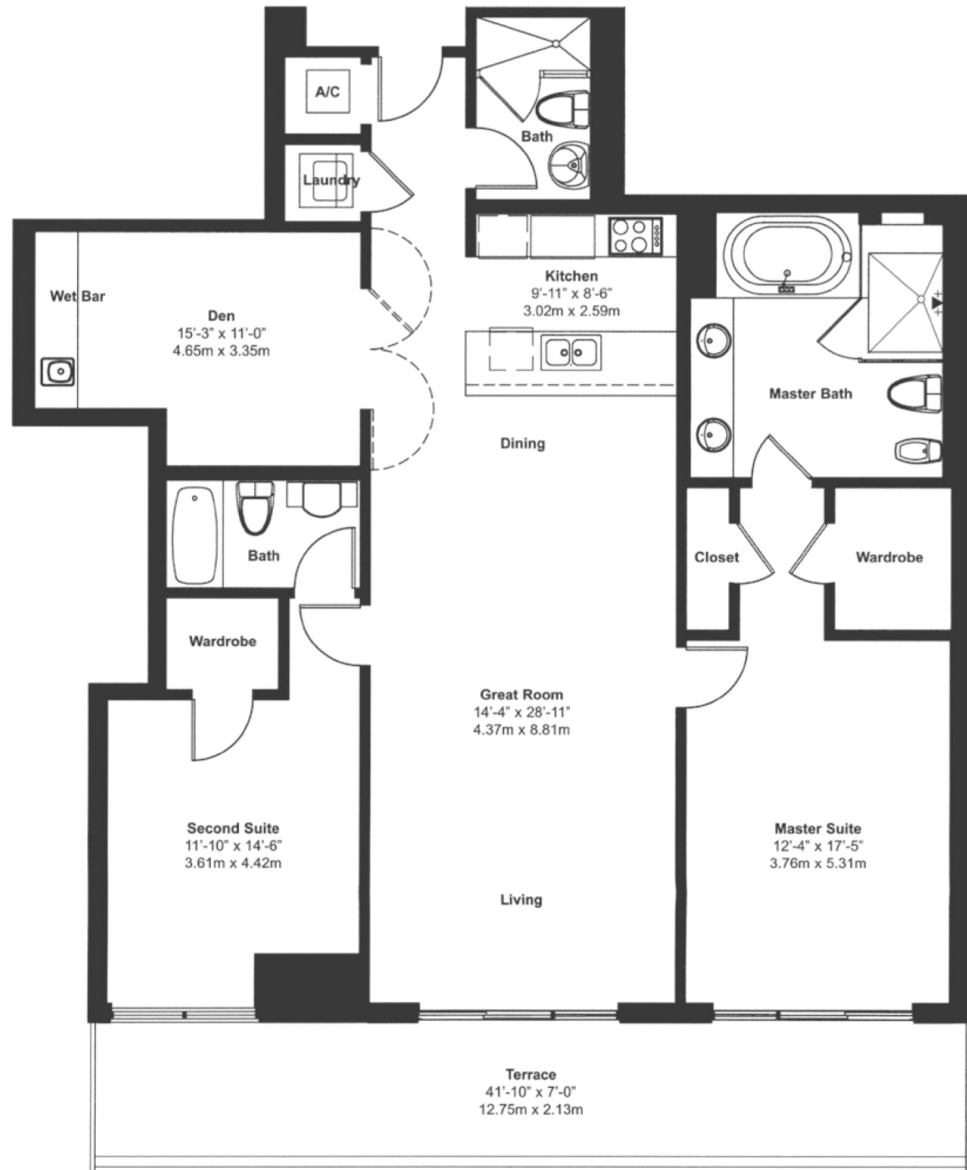

# Beach Club II

## Hallandale Beach

## Unit 03

2 BEDROOMS 3 BATHS

INTERIOR AREA: 1733 SQ. FT. 161 M<sup>2</sup>

EXTERIOR AREA: 287 SQ. FT. 27 M<sup>2</sup>

[www.MiamiResidence.com](http://www.MiamiResidence.com)

305-751-1000

**Miami Residence Realty**