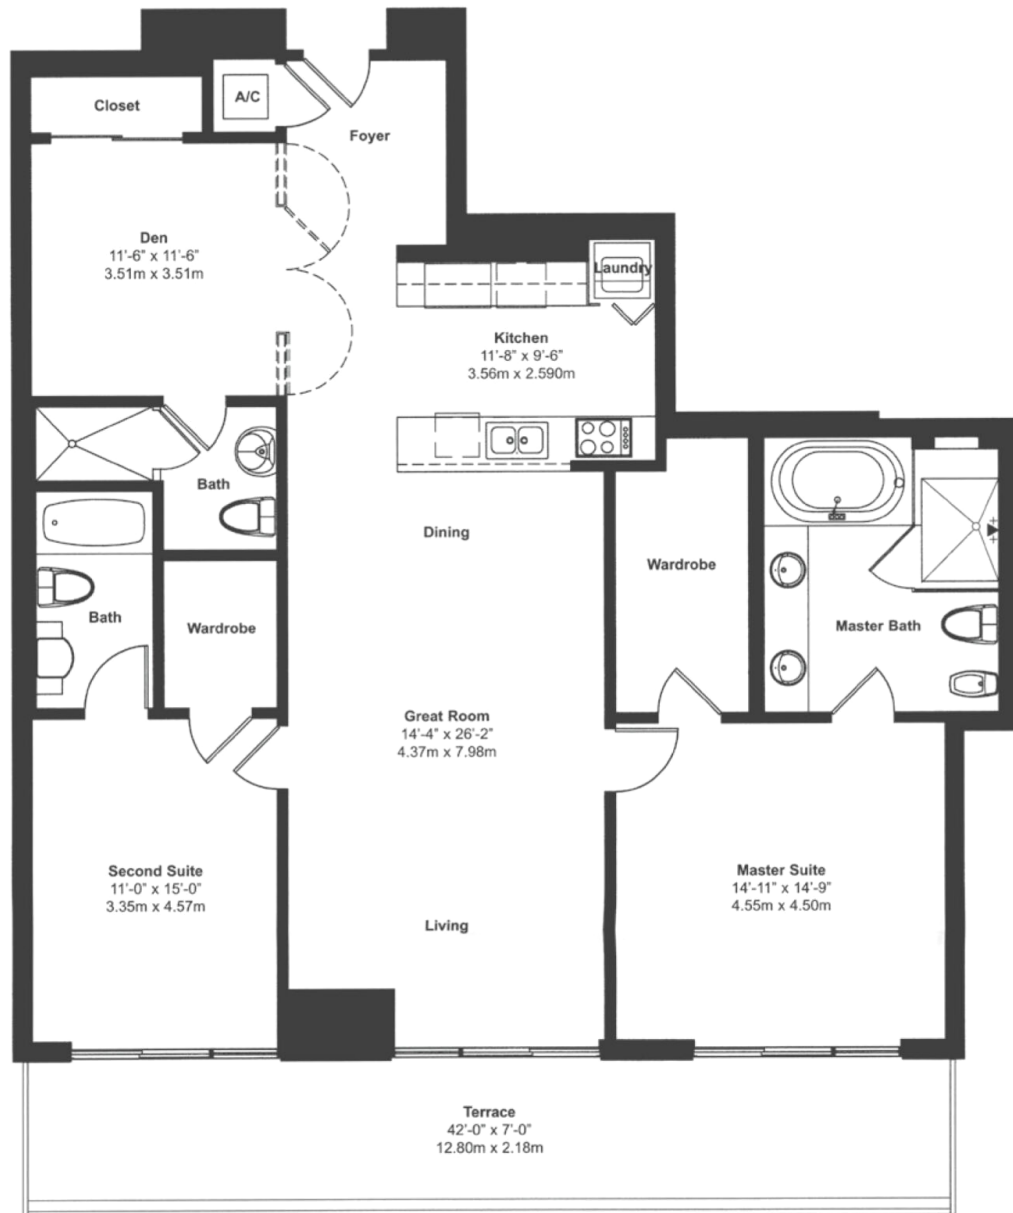

Beach Club II

Hallandale Beach

Unit 04

2 BEDROOMS 3 BATHS

INTERIOR AREA: 1675 SQ. FT. 156 M²

EXTERIOR AREA: 294 SQ. FT. 27 M²

www.MiamiResidence.com

305-751-1000