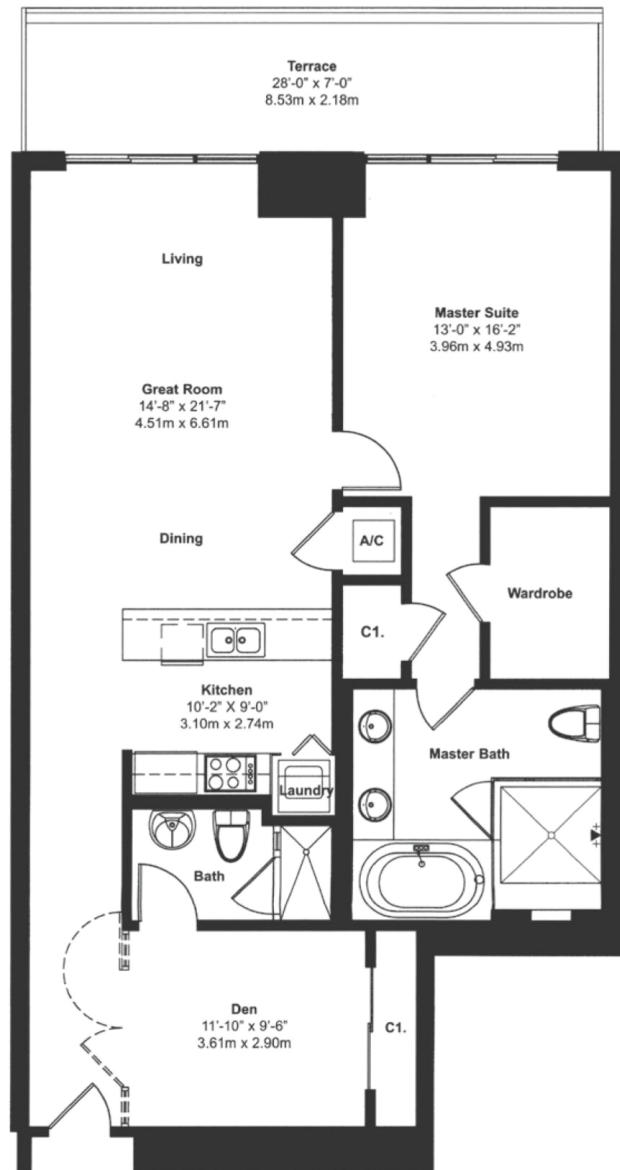

Beach Club II

Hallandale Beach

Unit 10

1 BEDROOMS 2 BATHS

INTERIOR AREA: 1337 SQ. FT. 124 M²

EXTERIOR AREA: 196 SQ. FT. 18 M²

www.MiamiResidence.com

305-751-1000