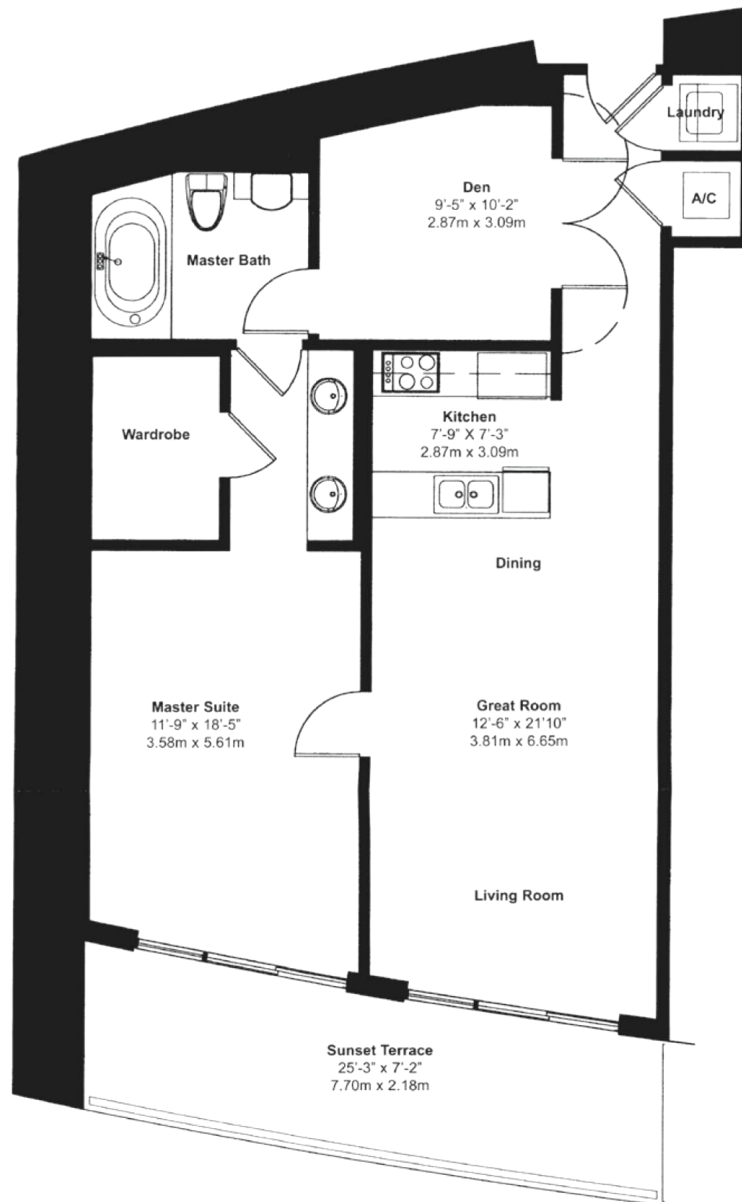

Beach Club III

Hallandale Beach

Unit 06,09

2 BEDROOMS 1 BATHS

INTERIOR AREA: 1086 SQ. FT. 101 M²

EXTERIOR AREA: 182 SQ. FT. 17 M²

www.MiamiResidence.com

305-751-1000