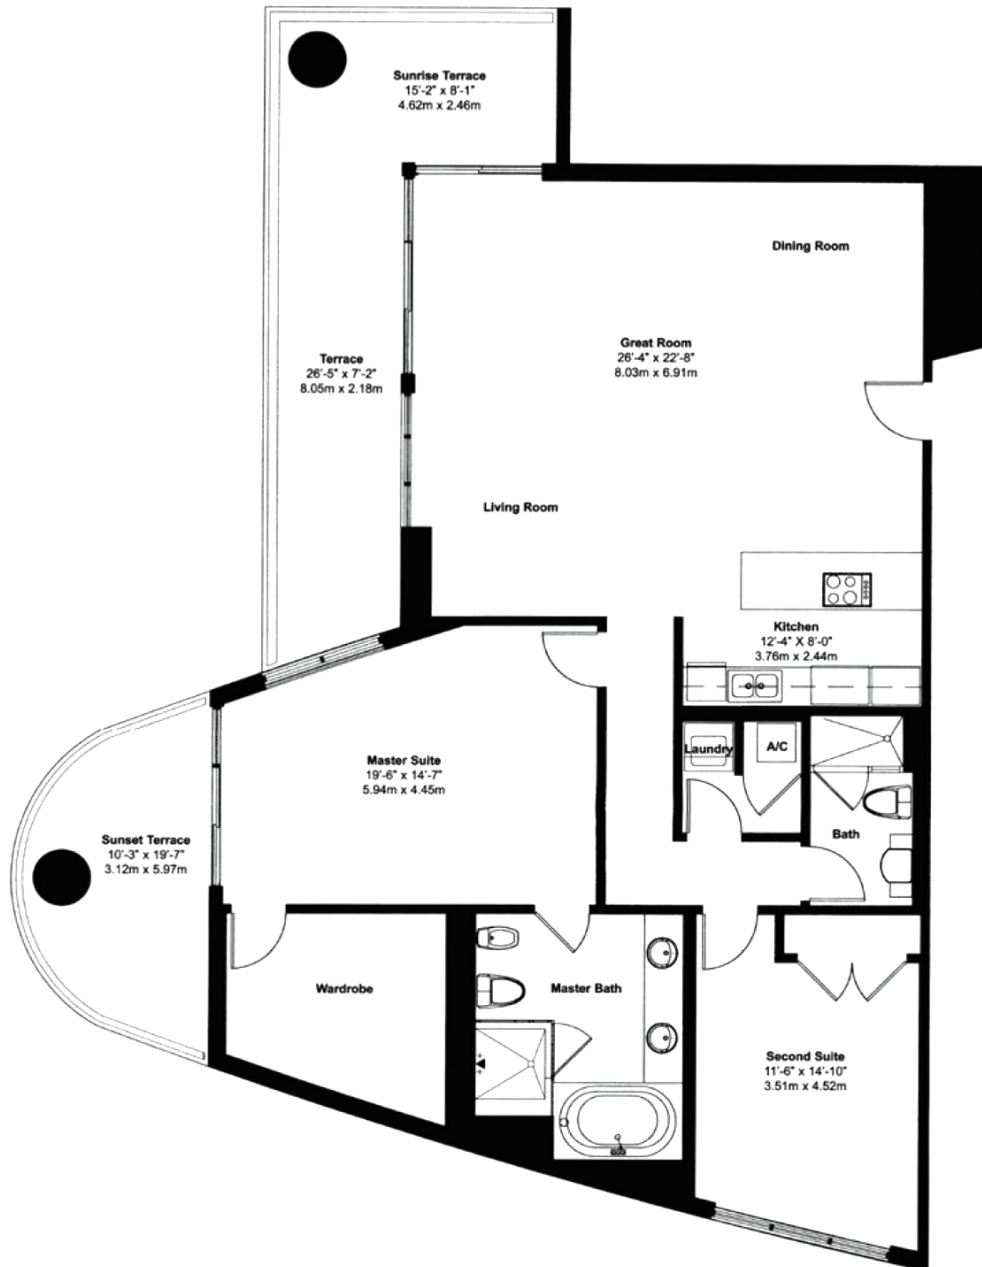

# Beach Club III

## Hallandale Beach

## Unit 05,10

2 BEDROOMS 2 BATHS

INTERIOR AREA: 1782 SQ. FT. 166 M<sup>2</sup>

EXTERIOR AREA: 517 SQ. FT. 48 M<sup>2</sup>

[www.MiamiResidence.com](http://www.MiamiResidence.com)

305-751-1000

**Miami Residence Realty**