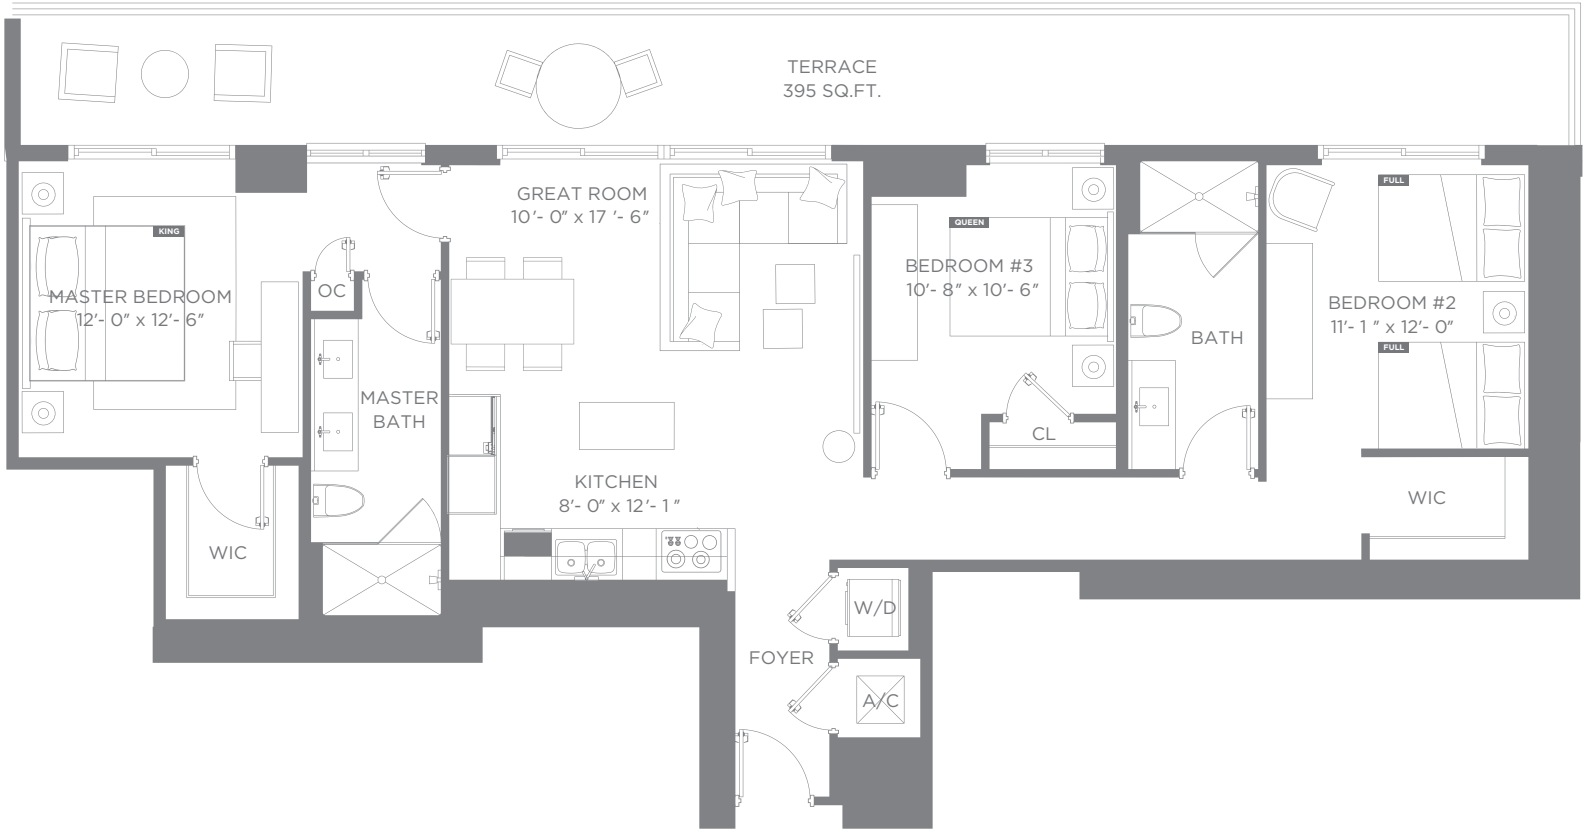

HYDE[™]
beach house
 HOLLYWOOD FLORIDA

RESIDENCE 04 3 BEDROOM 2 BATHS

RESORT UNIT FROM FLOORS 2 - 34 / CONDO UNIT FROM FLOORS 35 - 43

Interior 1252 sq ft / 116.31 m² Terraces 395 sq ft / 36.69 m² Total 1647 sq ft / 153.01 m²