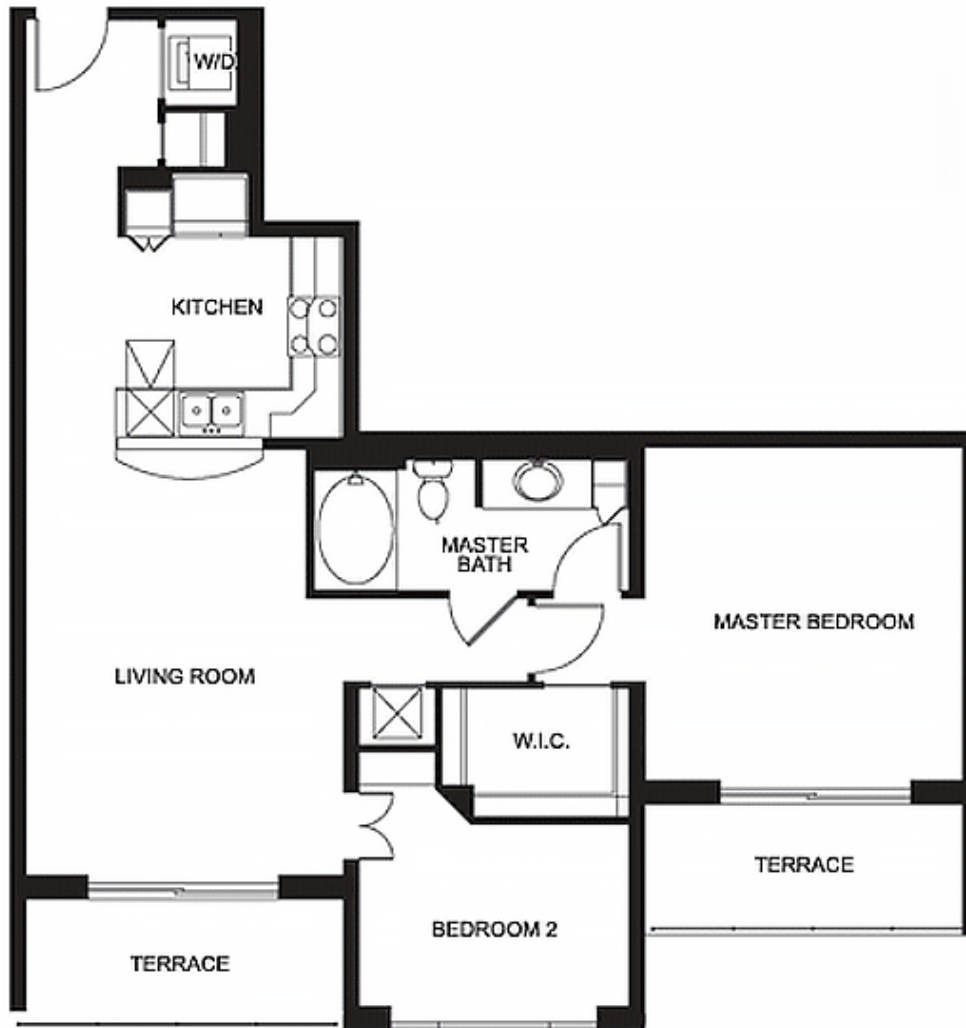

Ocean Marine Yacht Club
Hallandale Beach

Unit 04

2 BEDROOMS 1 BATHS

INTERIOR AREA: 999 SQ. FT. 93 M²

EXTERIOR AREA: 150 SQ. FT. 14 M²

www.MiamiResidence.com

305-751-1000

Miami Residence Realty