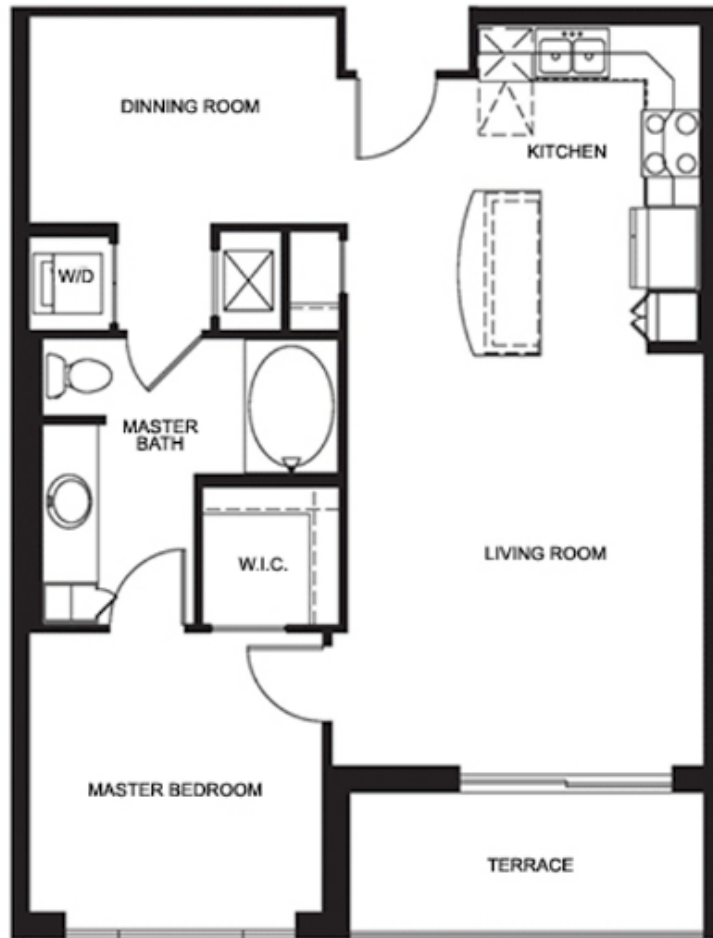

Ocean Marine Yacht Club
Hallandale Beach

Unit 02

1 BEDROOMS 1 BATHS

INTERIOR AREA: 821 SQ. FT. 76 M²

EXTERIOR AREA: 75 SQ. FT. 7 M²

www.MiamiResidence.com

305-751-1000

Miami Residence Realty