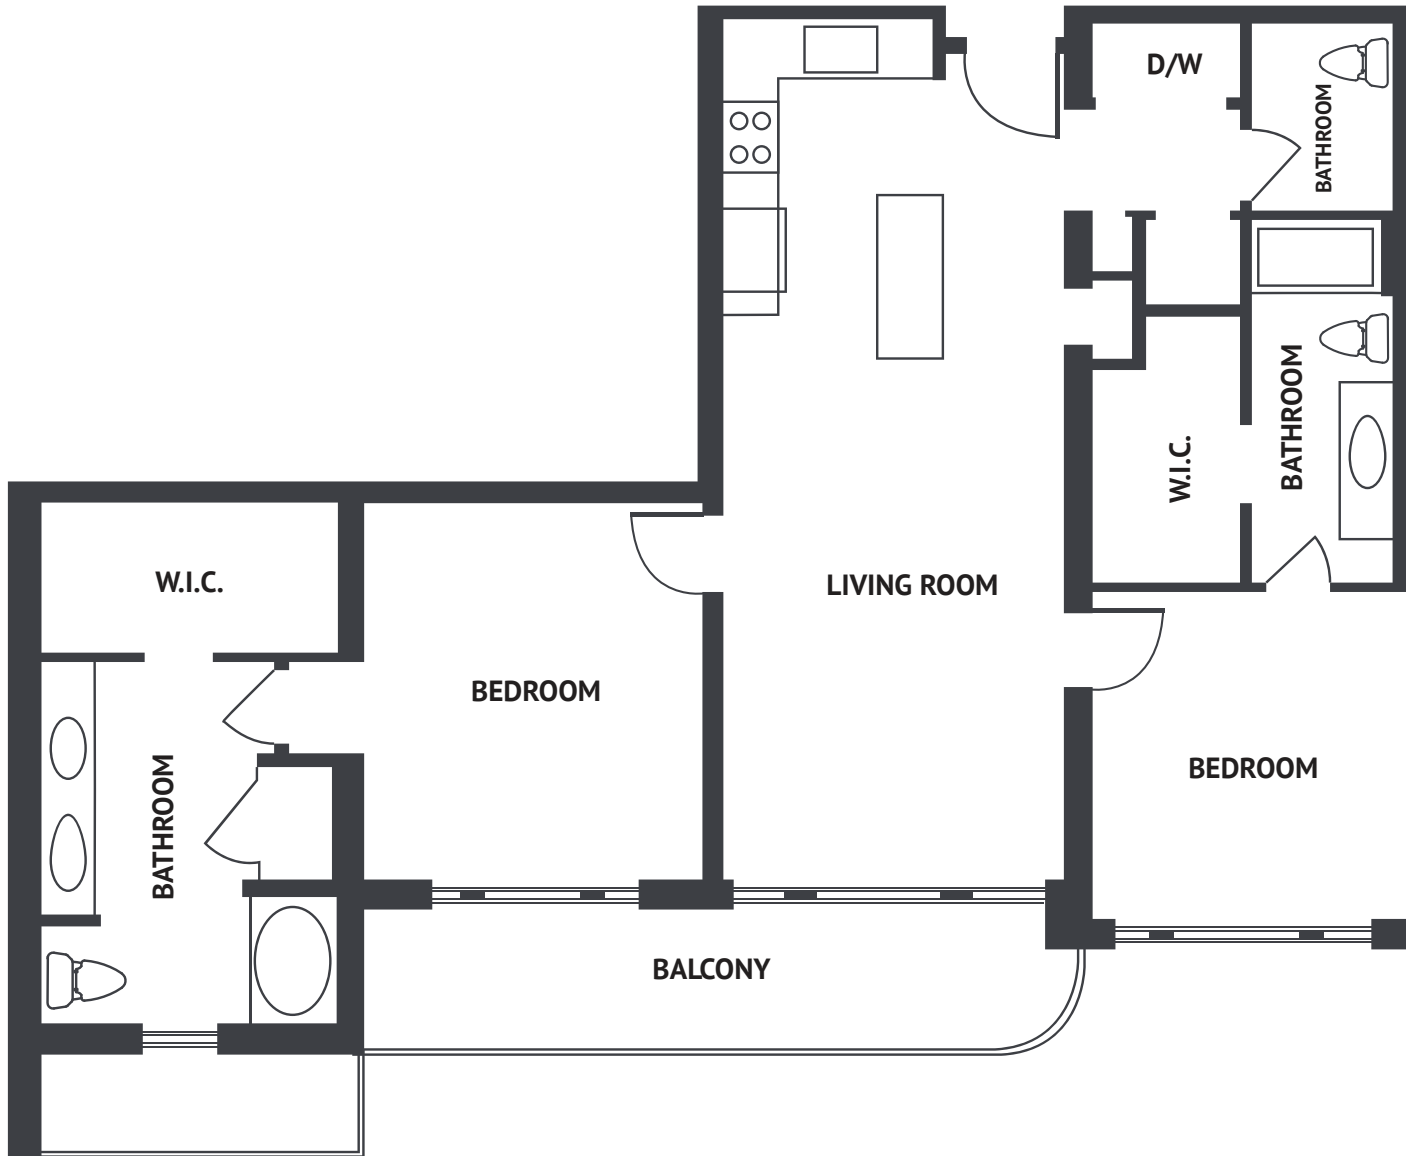

Ocean Marine Yacht Club
Hallandale Beach

Unit 03

2 BEDROOMS 2,5 BATHS

INTERIOR AREA: 1330 SQ. FT. 124 M²

EXTERIOR AREA: 150 SQ. FT. 14 M²

www.MiamiResidence.com

305-751-1000

Miami Residence Realty