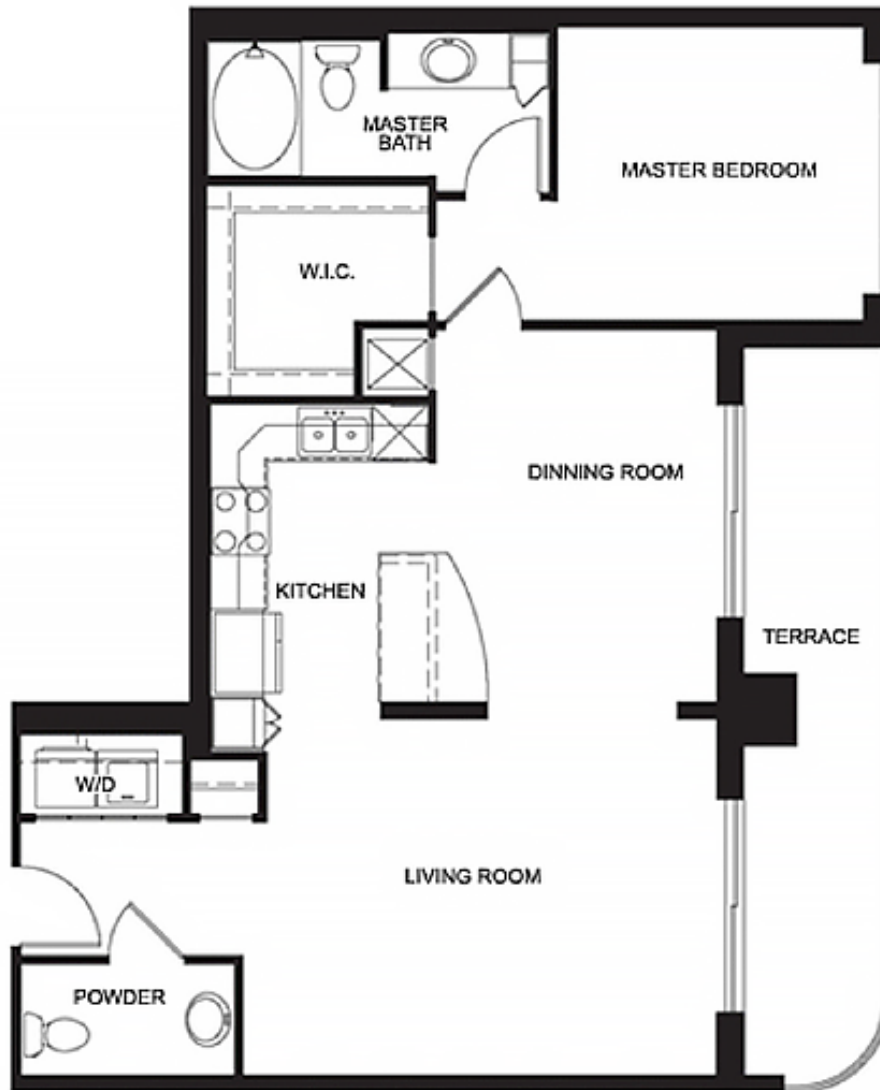

Ocean Marine Yacht Club
Hallandale Beach

Unit 12

1 BEDROOMS 1.5 BATHS

INTERIOR AREA: 995 SQ. FT. 92 M²

EXTERIOR AREA: 151 SQ. FT. 14 M²

www.MiamiResidence.com

305-751-1000

Miami Residence Realty