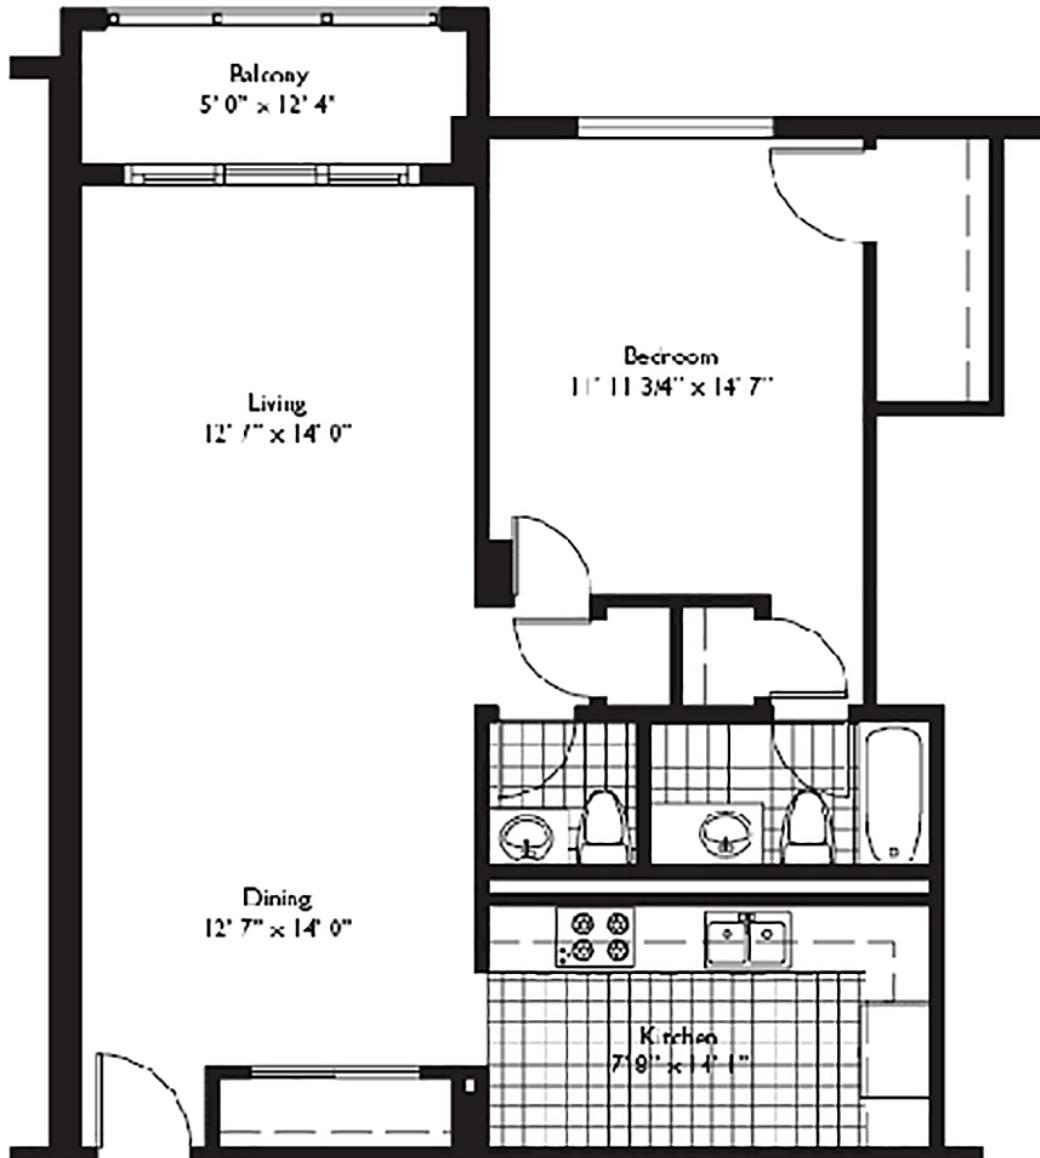

## Unit 16

1 BEDROOMS 1.5 BATHS

INTERIOR AREA: 906 SQ. FT. 84 M<sup>2</sup>

EXTERIOR AREA: 55 SQ. FT. 5 M<sup>2</sup>

[www.MiamiResidence.com](http://www.MiamiResidence.com)

305-751-1000

**Miami Residence Realty**