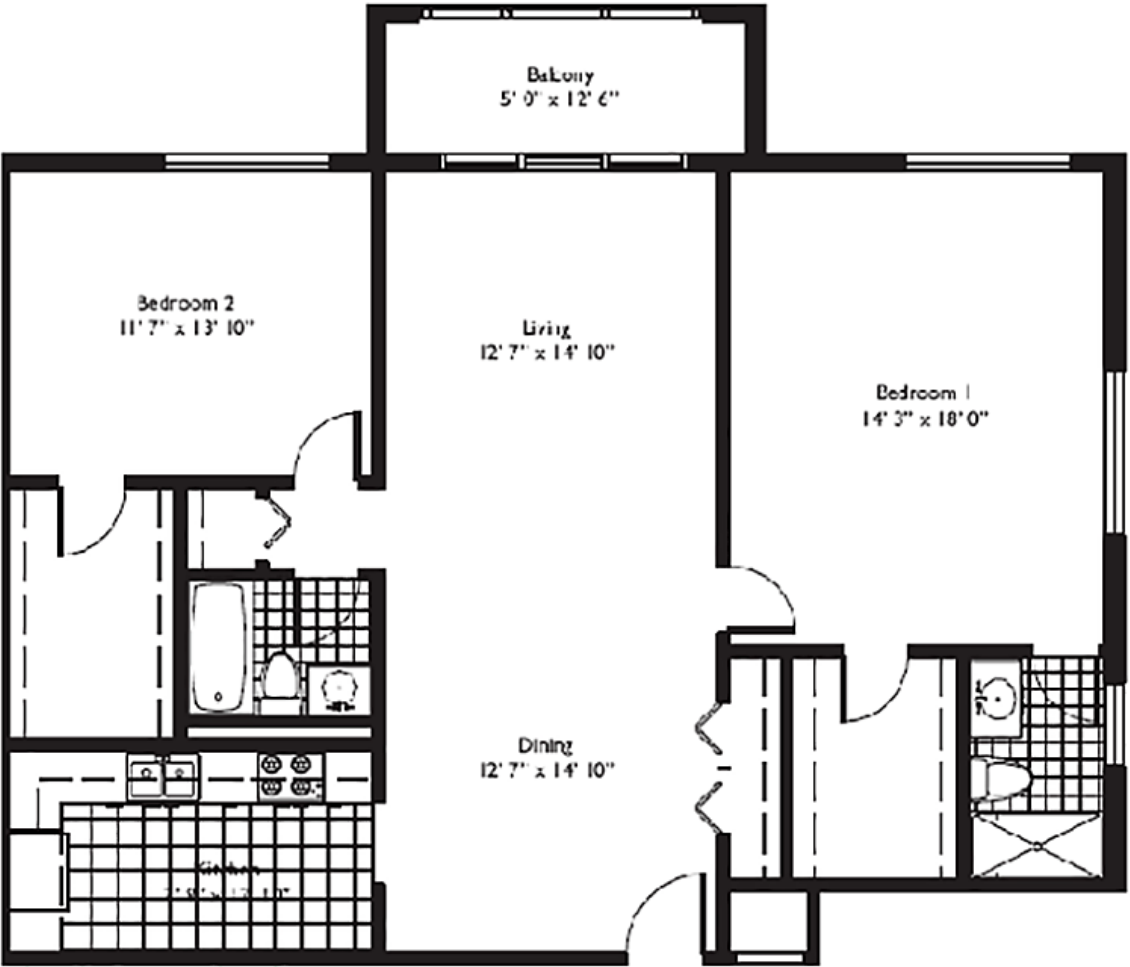

Residences on Hollywood
Hollywood Beach

Unit 09

2 BEDROOMS 2 BATHS

INTERIOR AREA: 1362 SQ. FT. 127 M²

EXTERIOR AREA: 70 SQ. FT. 6.5 M²