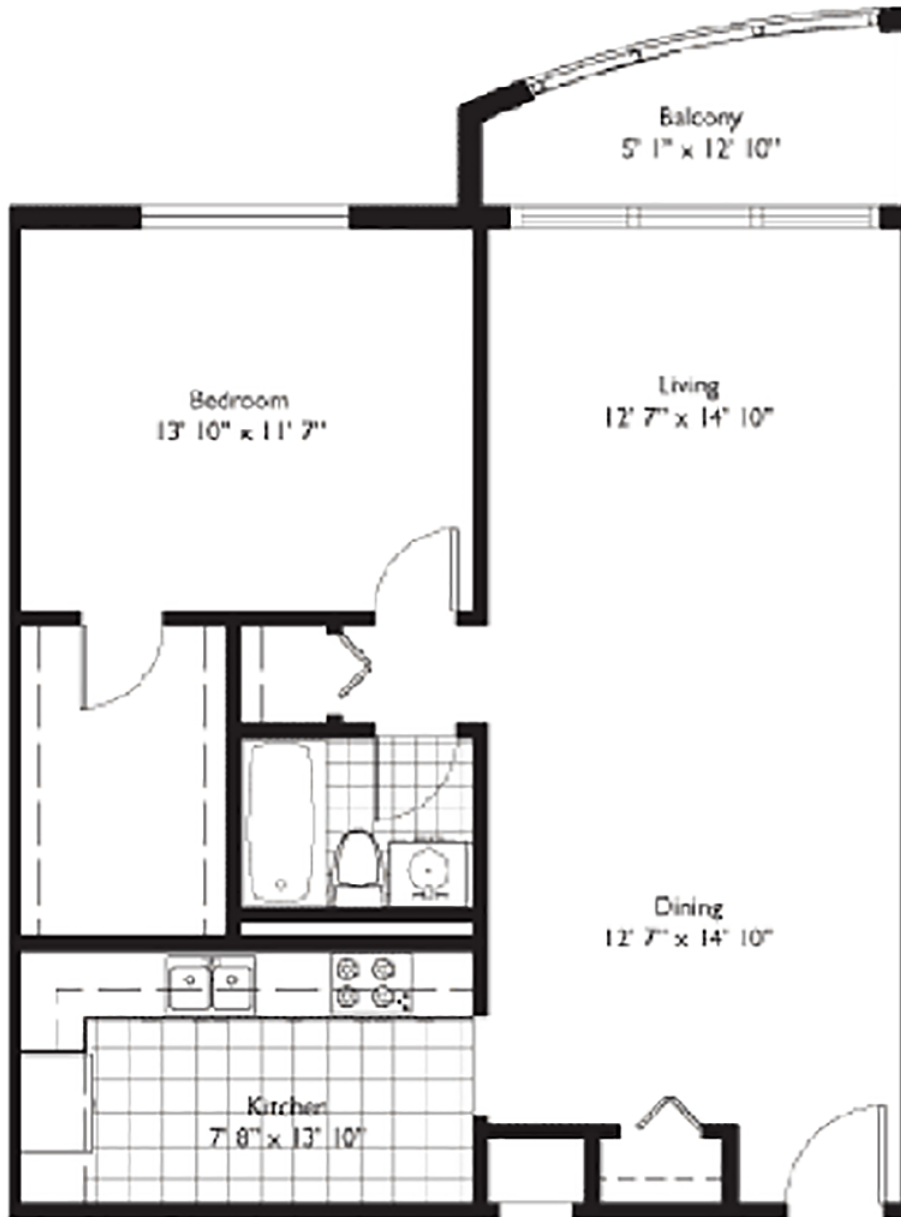

Residences on Hollywood Hollywood Beach

Unit 17

1 BEDROOMS 1 BATHS

INTERIOR AREA: 883 SQ. FT. 82 M²

EXTERIOR AREA: 58 SQ. FT. 5 M²

www.MiamiResidence.com

305-751-1000

Miami Residence Realty