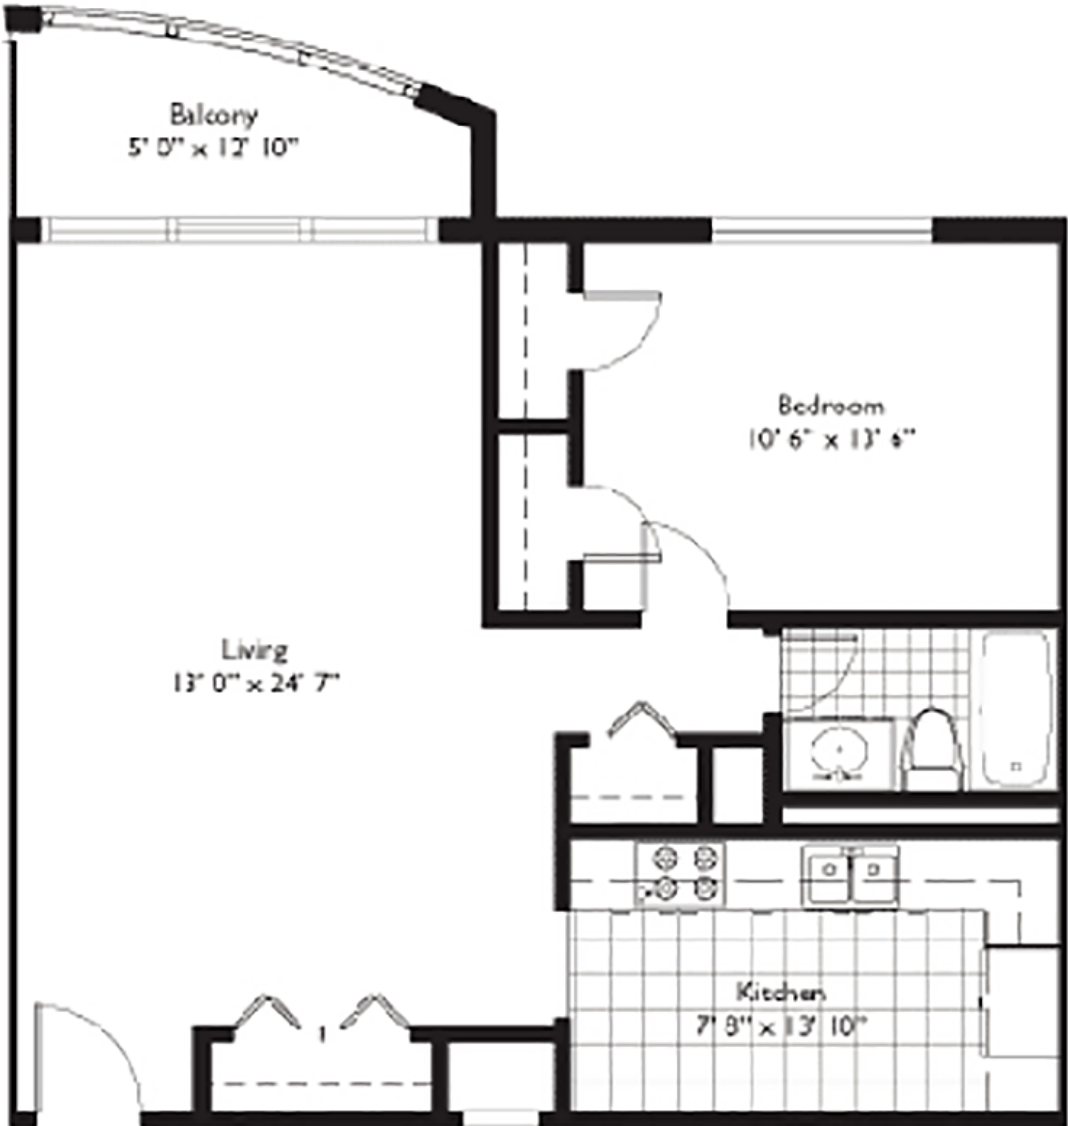

Residences on Hollywood
Hollywood Beach

Unit 37

1 BEDROOMS 1 BATHS
 INTERIOR AREA: 817 SQ. FT. 76 M²
 EXTERIOR AREA: 58 SQ. FT. 5 M²