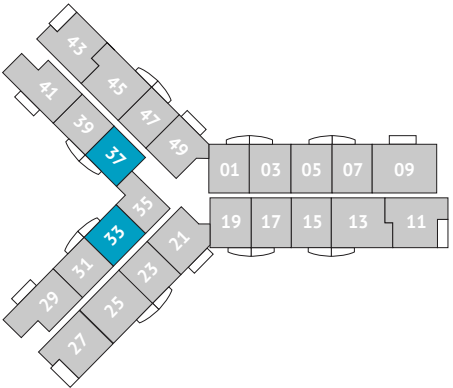

Residences on Hollywood
Hollywood Beach

Unit 37

1 BEDROOMS 1 BATHS
 INTERIOR AREA: 817 SQ. FT. 76 M²
 EXTERIOR AREA: 58 SQ. FT. 5 M²