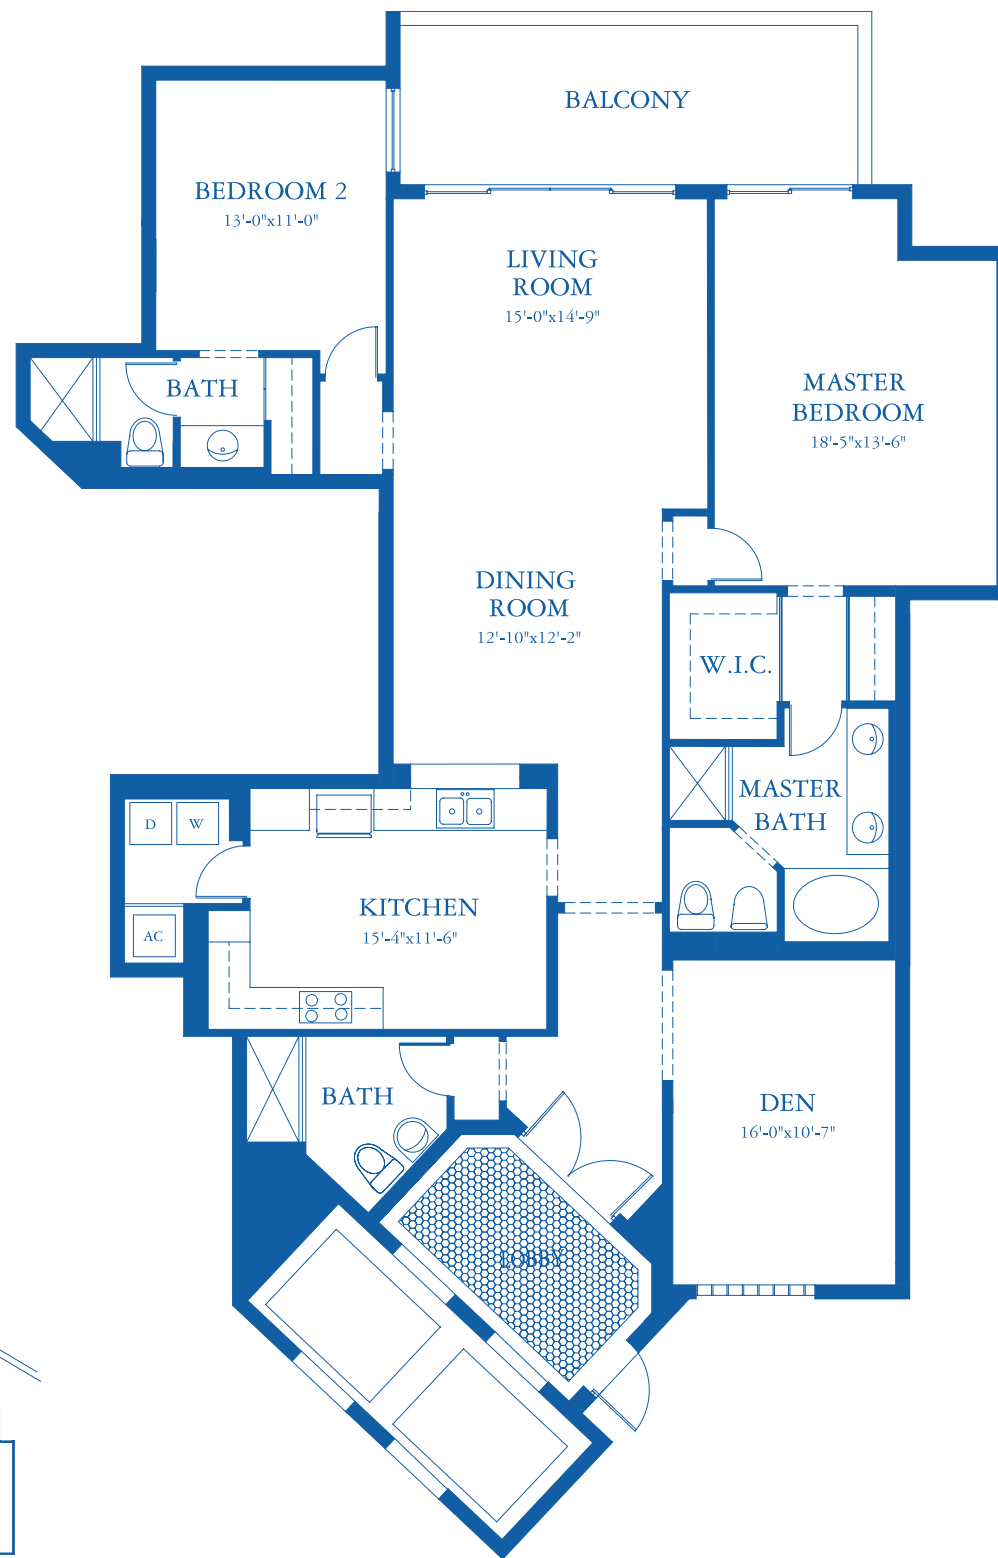

AVENTURA MARINA

650

Bay Tower

2 Bedrooms, 3 Baths, Den

Residence Area:	1,868 sq. ft.	173.54 m ²
Balcony:	186 sq. ft.	17.28 m ²
Total:	2,054 sq. ft.	190.82 m ²