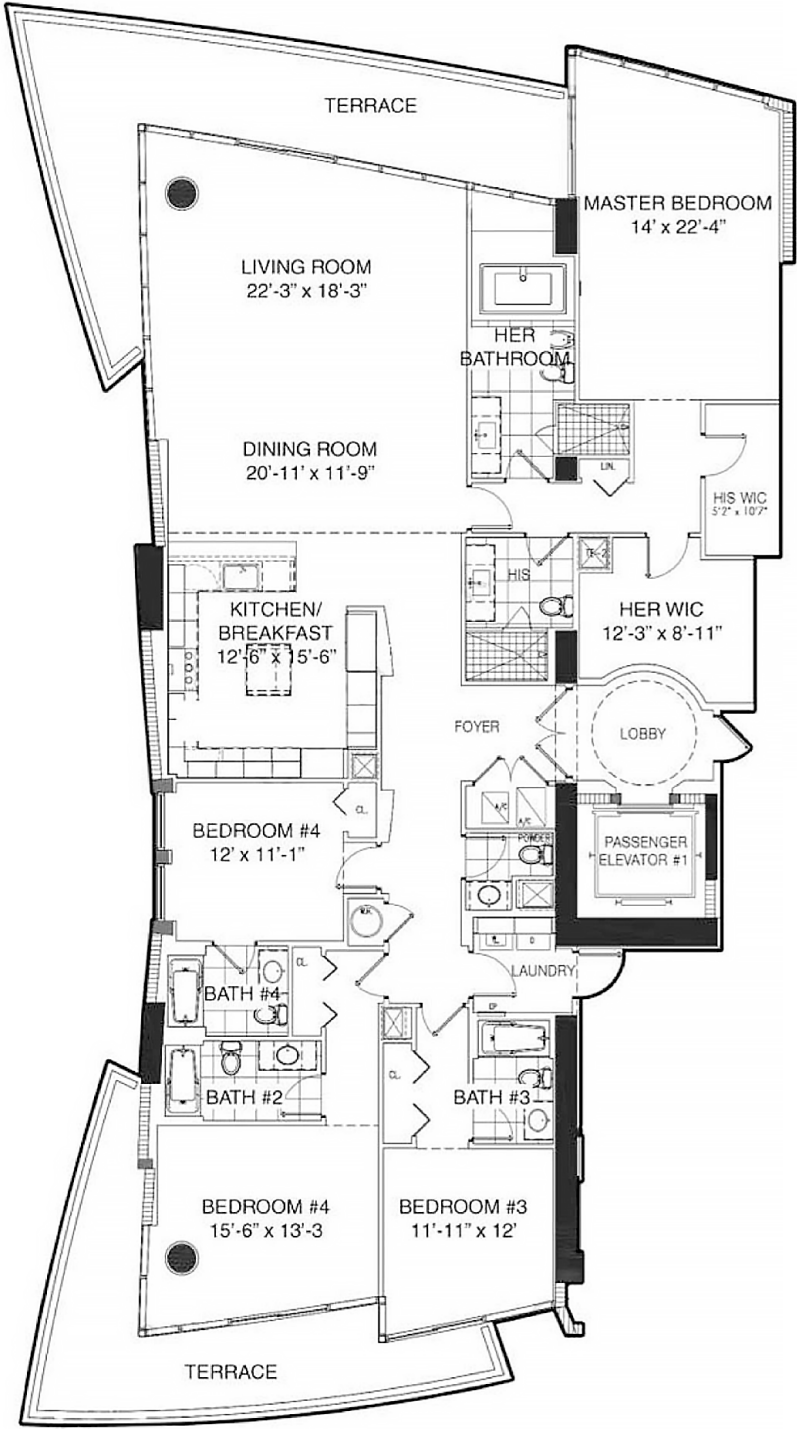

Jade Beach

Sunny Isles Beach

Units 01, 08

4 BEDROOMS 5.5 BATHS
INTERIOR AREA: 2871 SQ. FT. 267 M²
EXTERIOR AREA: 676 SQ. FT. 63 M²