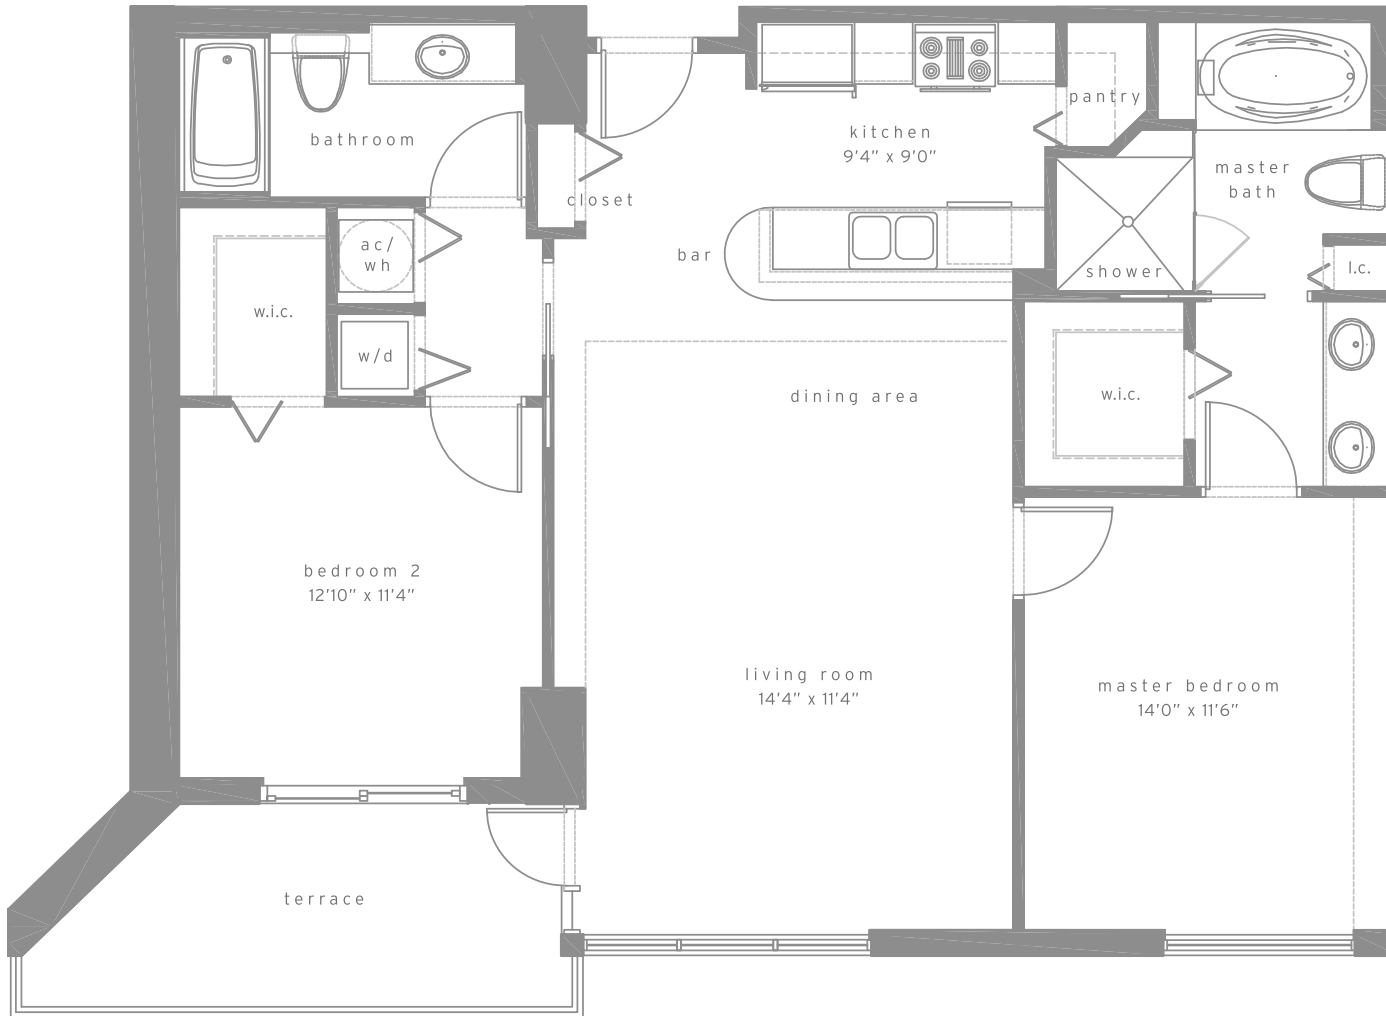

Met 1

Downtown Miami

Unit 04

2 BEDROOMS 2 BATHS

INTERIOR AREA: 1014 SQ. FT. 94 M²

EXTERIOR AREA: 109 SQ. FT. 10 M²

www.MiamiResidence.com

305-751-1000