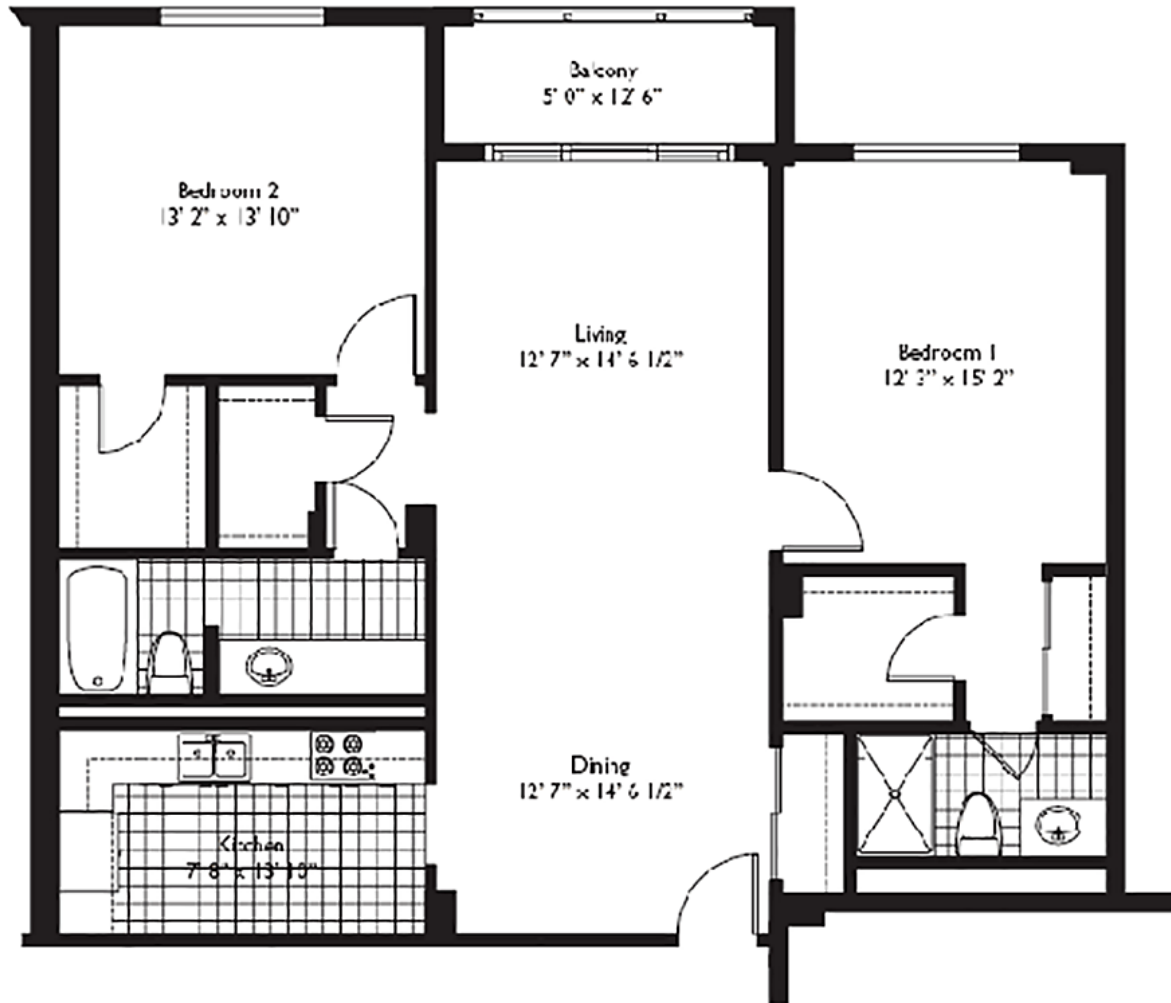

Residences on Hollywood Hollywood Beach

Unit 20

2 BEDROOMS 2 BATHS

INTERIOR AREA: 1212 SQ. FT. 113 M²

EXTERIOR AREA: 57 SQ. FT. 5 M²

www.MiamiResidence.com

305-751-1000

Miami Residence Realty