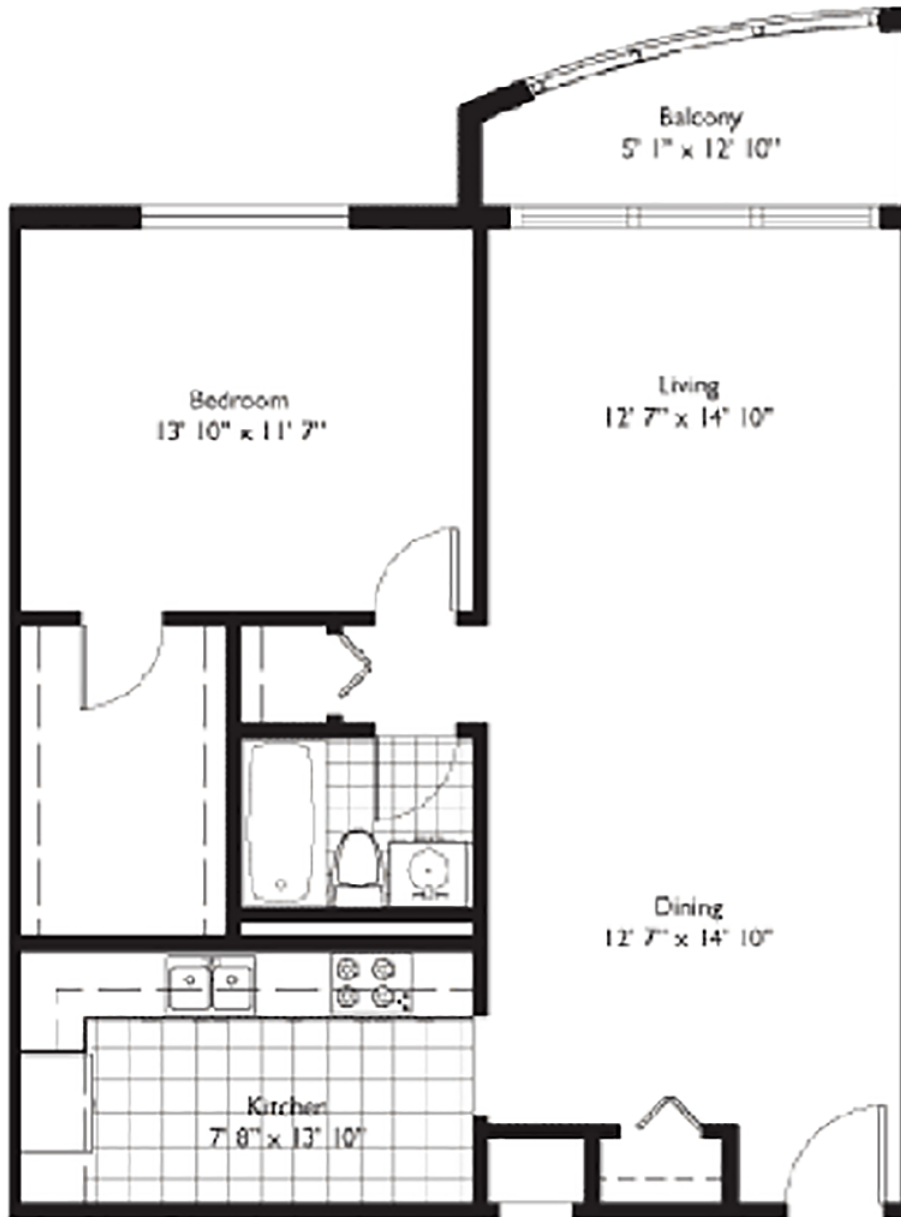

## Unit 07

1 BEDROOMS 1 BATHS

INTERIOR AREA: 883 SQ. FT. 82 M<sup>2</sup>

EXTERIOR AREA: 58 SQ. FT. 5 M<sup>2</sup>

[www.MiamiResidence.com](http://www.MiamiResidence.com)

305-751-1000

**Miami Residence Realty**