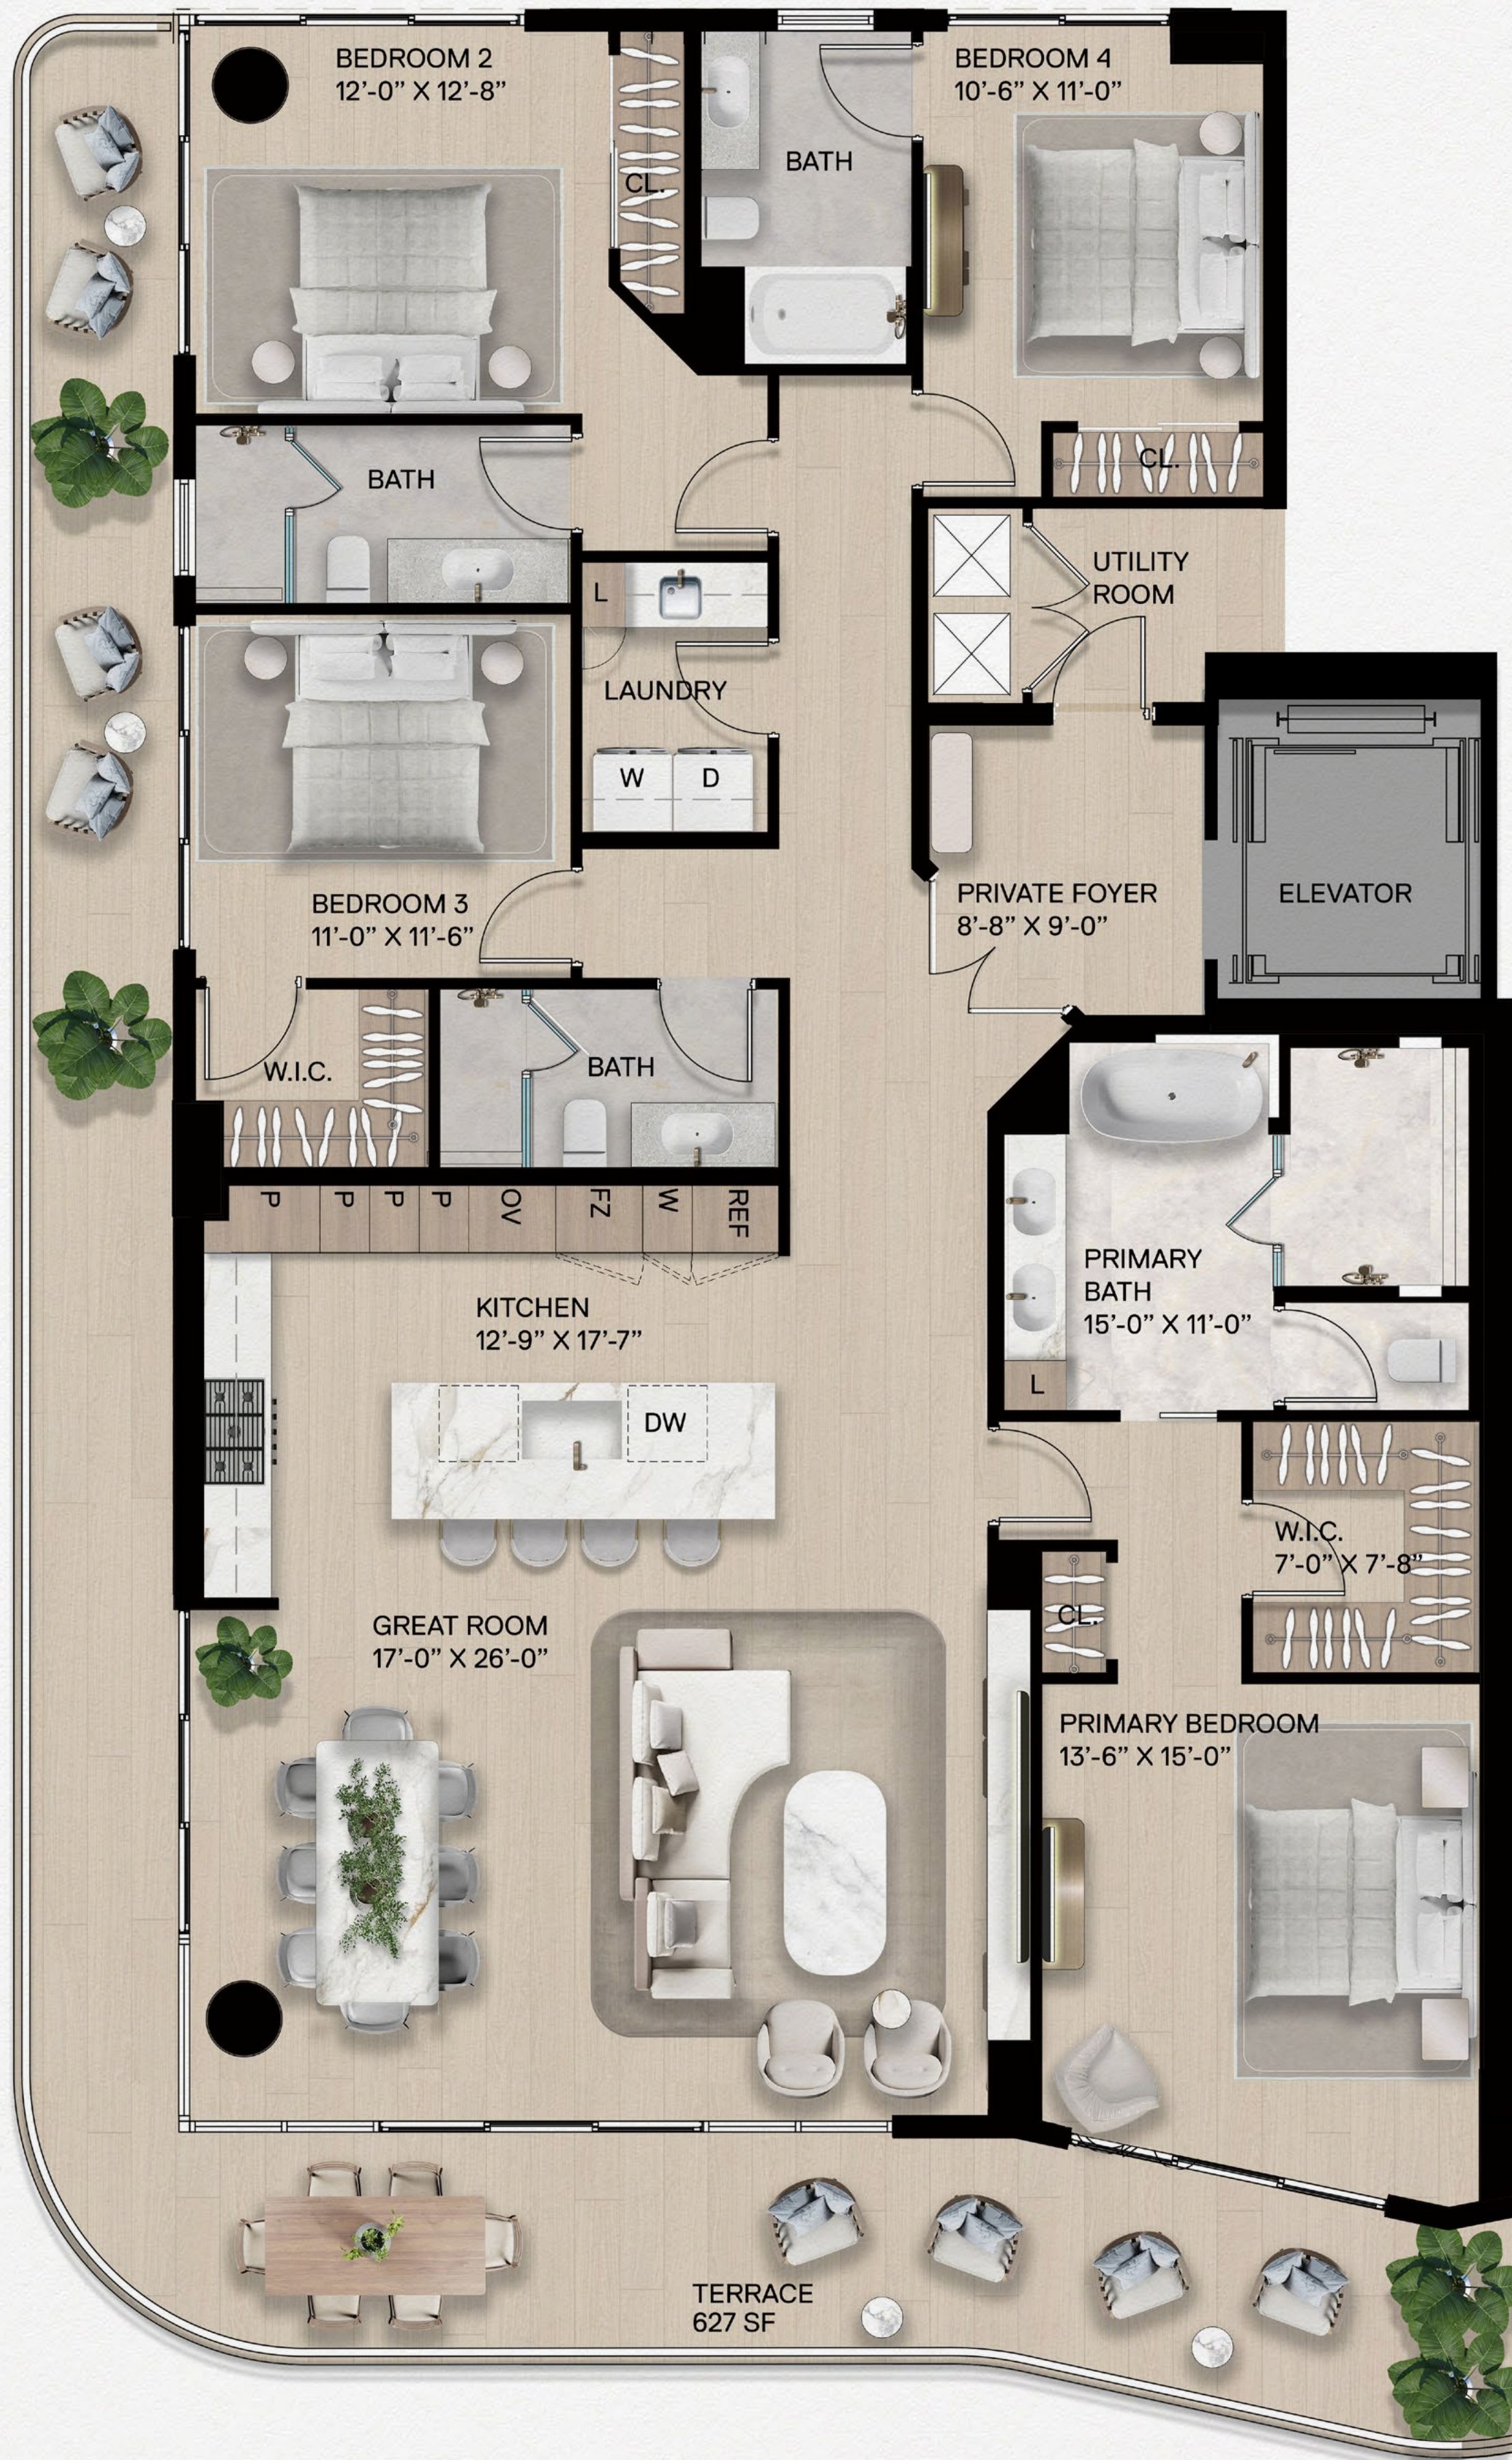

## RESIDENCE 01A

# RESIDENCE 01A

4 Bedrooms | 4 Bathrooms

Interior: 2,502 SF | Terrace: 627 SF

NEW RIVER VIEWS

## RESIDENCE 02A

# RESIDENCE 02A

2 Bedrooms | 2.5 Bathrooms

Interior: 1,816 SF | Terrace: 247 SF