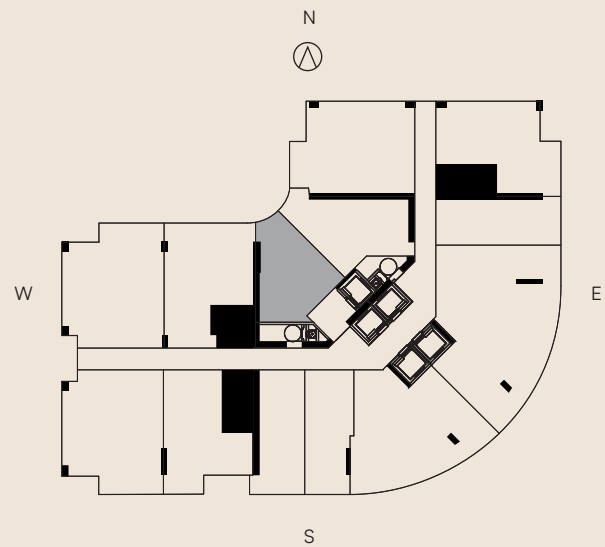

LIVING AREA	TERRACE	TOTAL
706 Sq Ft	155 SQ FT	861 SQ FT
65.58 M ²	14.40 M ²	79.98 M ²

ONE TWENTY

BRICKELL RESIDENCES

RESIDENCE 11

LEVELS 14-32

JR 1 BEDROOM
1 BATH

LIVING AREA	TERRACE	TOTAL
537 Sq Ft	62 SQ FT	599 SQ FT
49.88 M ²	5.75 M ²	55.63 M ²