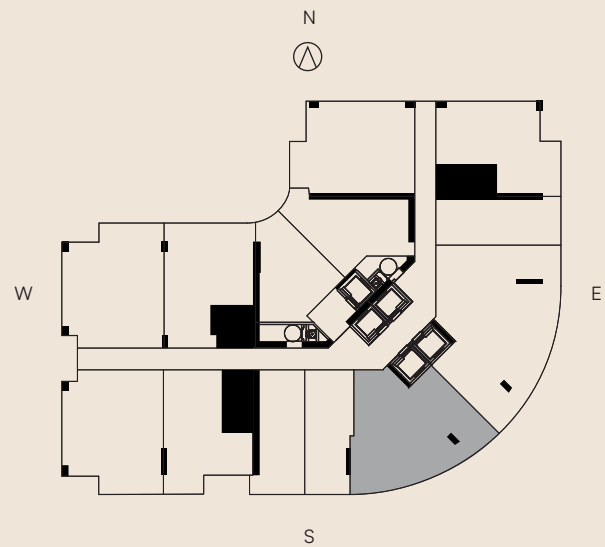

**ONE
 TWENTY**
 BRICKELL RESIDENCES

RESIDENCE 01
 LEVELS 14-32

1 BEDROOM
 1 BATH

LIVING AREA	TERRACE	TOTAL
740 Sq Ft	93 SQ FT	833 SQ FT
68.74 M ²	8.63 M ²	77.37 M ²

ONE TWENTY

BRICKELL RESIDENCES

RESIDENCE 02

LEVELS 14-32

STUDIO

LIVING AREA	TERRACE	TOTAL
465 Sq Ft	82 SQ FT	547 SQ FT
43.19 M ²	7.61 M ²	50.80 M ²

**ONE
 TWENTY**
 BRICKELL RESIDENCES

RESIDENCE 03

LEVELS 14-32

3 BEDROOMS
 3 BATHS

LIVING AREA	TERRACE	TOTAL
1,326 Sq Ft	335 SQ FT	1,661 SQ FT
123.18 M ²	31.12 M2	154.30 M2

**ONE
 TWENTY**
 BRICKELL RESIDENCES

RESIDENCE 04
 LEVELS 14-30

2 BEDROOMS
 2 BATHS

LIVING AREA	TERRACE	TOTAL
943 Sq Ft	271 SQ FT	1,214 SQ FT
87.60 M ²	25.17 M2	112.77 M2

ONE TWENTY

BRICKELL RESIDENCES

RESIDENCE 05