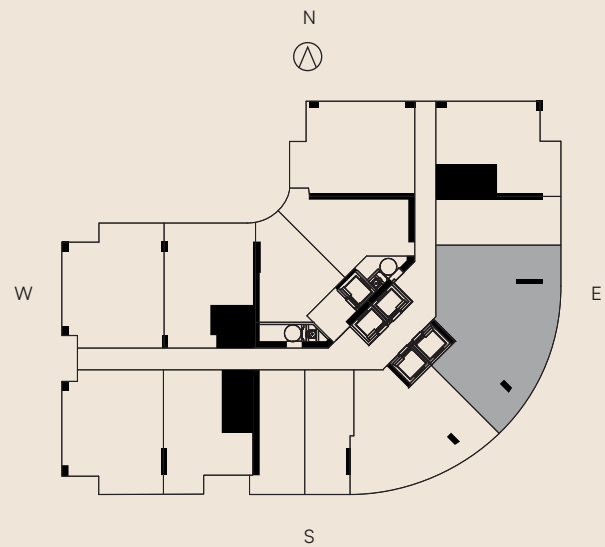

**ONE
 TWENTY**
 BRICKELL RESIDENCES

RESIDENCE 01
 LEVELS 14-32

1 BEDROOM
 1 BATH

LIVING AREA	TERRACE	TOTAL
740 Sq Ft	93 SQ FT	833 SQ FT
68.74 M ²	8.63 M ²	77.37 M ²

ONE TWENTY

BRICKELL RESIDENCES

RESIDENCE 02

LEVELS 14-32

STUDIO

LIVING AREA	TERRACE	TOTAL
465 Sq Ft	82 SQ FT	547 SQ FT
43.19 M ²	7.61 M ²	50.80 M ²

**ONE
 TWENTY**
 BRICKELL RESIDENCES

RESIDENCE 03

LEVELS 14-32

3 BEDROOMS
 3 BATHS

LIVING AREA	TERRACE	TOTAL
1,326 Sq Ft	335 SQ FT	1,661 SQ FT
123.18 M ²	31.12 M2	154.30 M2

**ONE
 TWENTY**
 BRICKELL RESIDENCES

RESIDENCE 04
 LEVELS 14-30

2 BEDROOMS
 2 BATHS

LIVING AREA	TERRACE	TOTAL
943 Sq Ft	271 SQ FT	1,214 SQ FT
87.60 M ²	25.17 M2	112.77 M2

ONE TWENTY

BRICKELL RESIDENCES

RESIDENCE 05