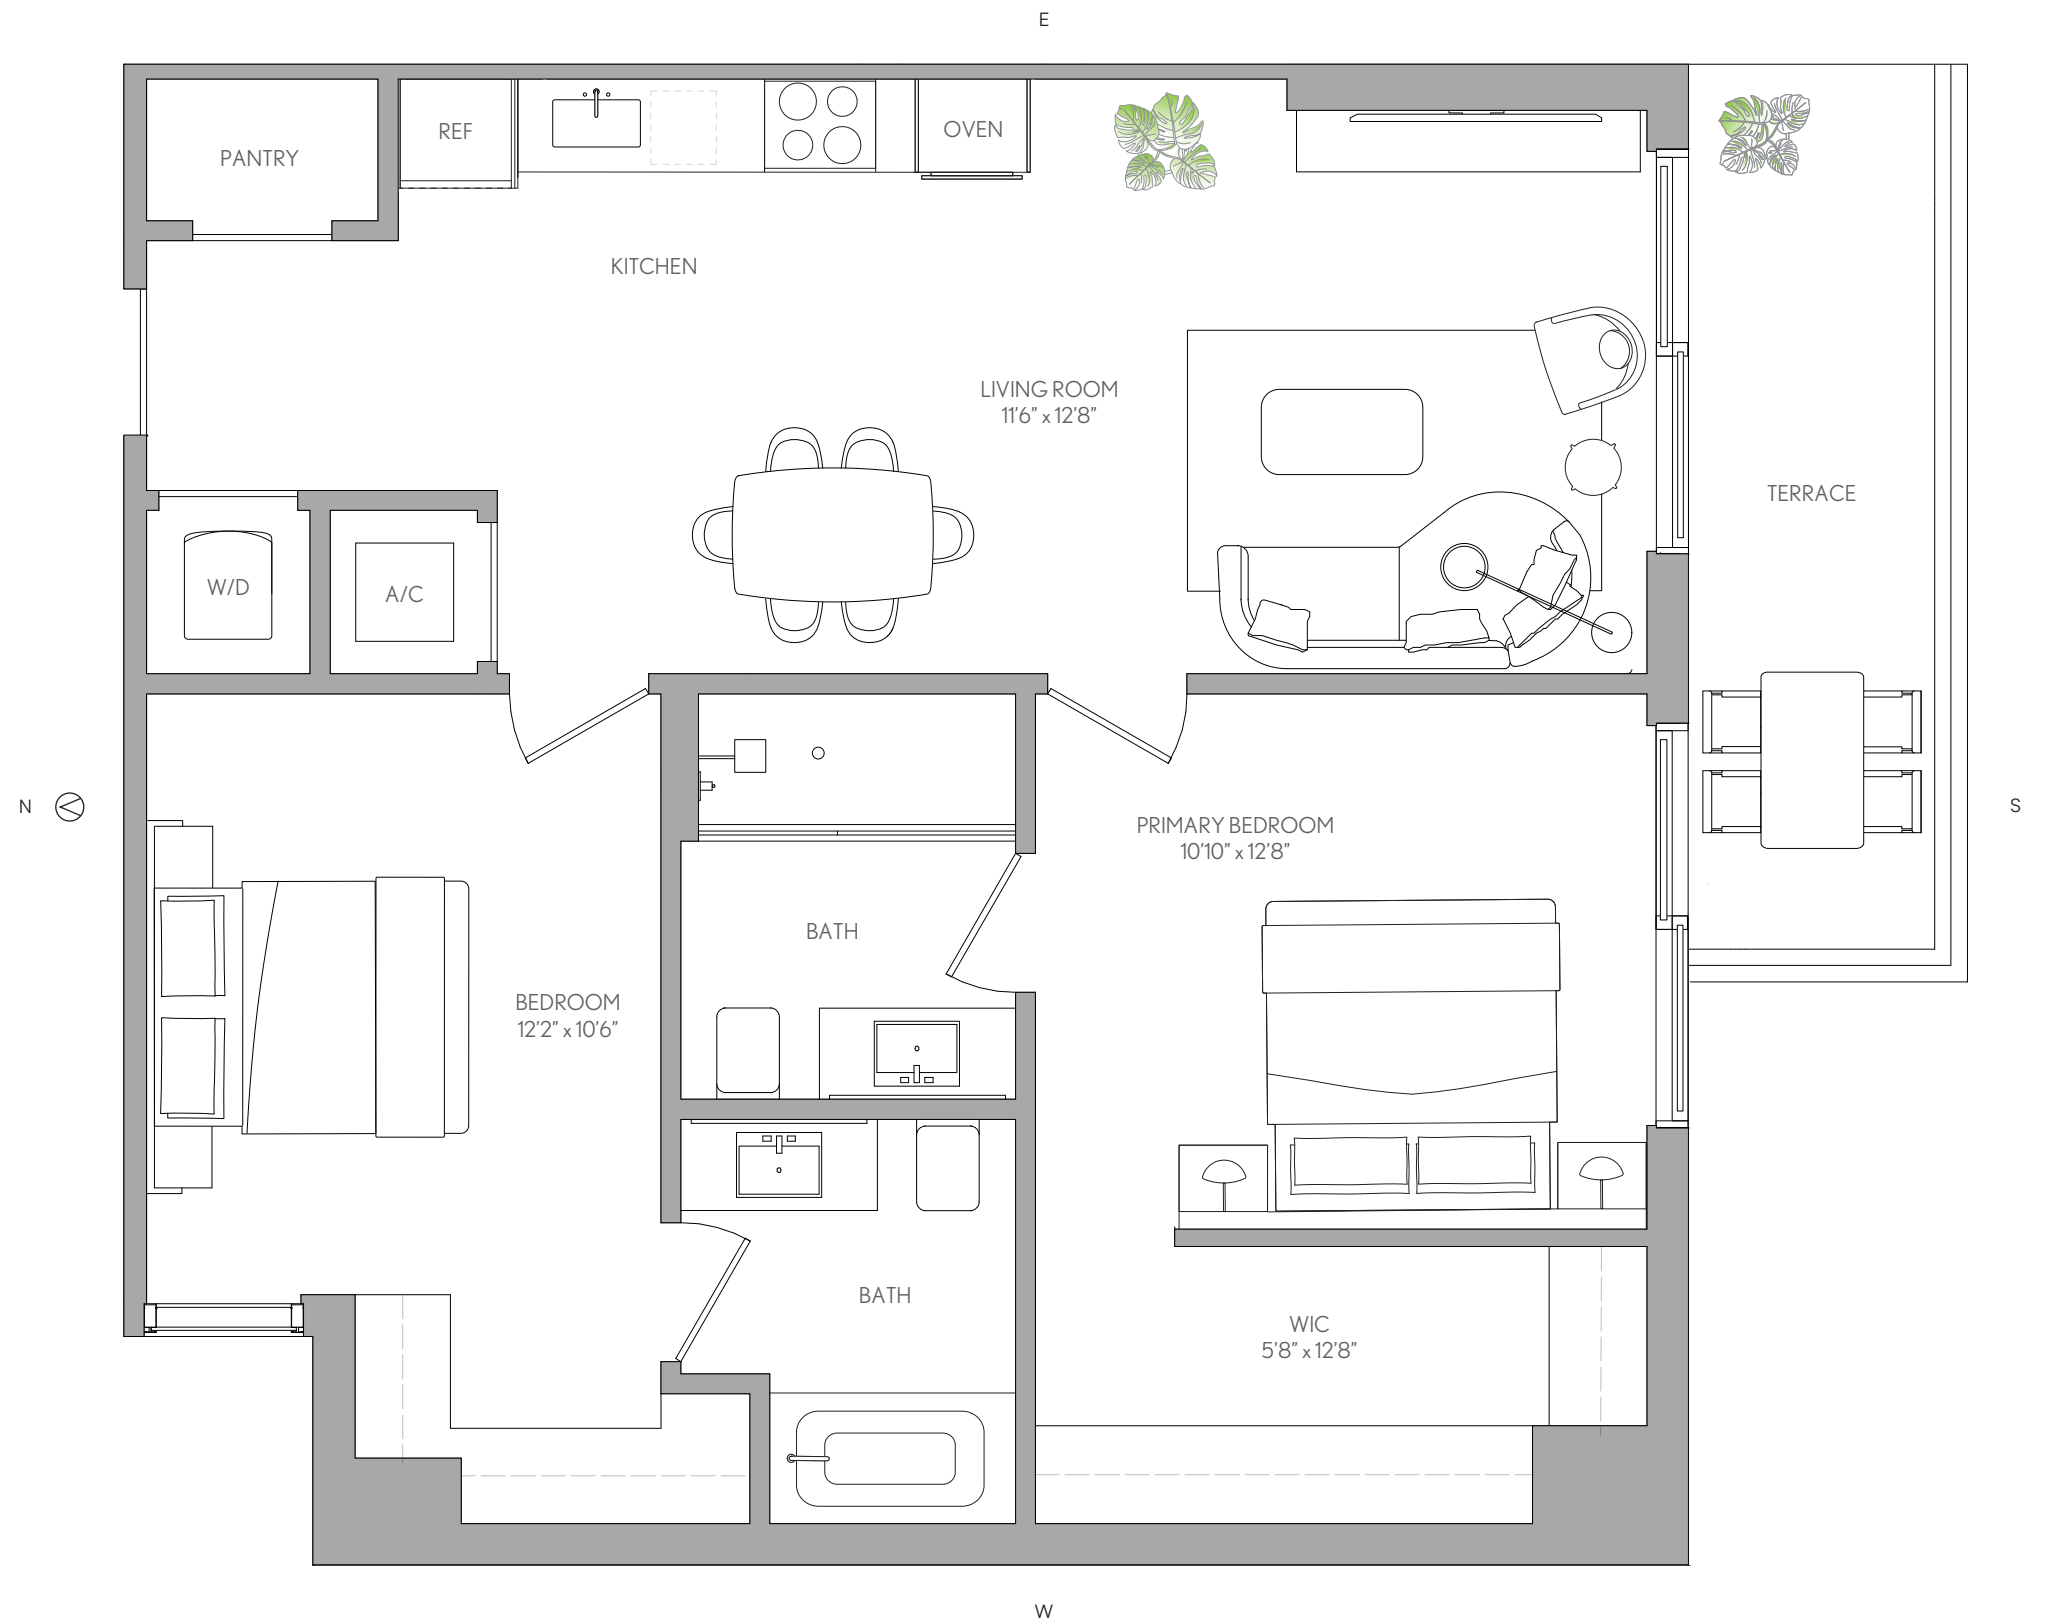

LEVELS 14-30

STUDIO

LIVING AREA	TERRACE	TOTAL
452 Sq Ft	76 SQ FT	528 SQ FT
41.99 M ²	7.06 M ²	49.05 M ²

ONE TWENTY

BRICKELL RESIDENCES

RESIDENCE 06

LEVELS 14-30

STUDIO

LIVING AREA	TERRACE	TOTAL
465 Sq Ft	93 SQ FT	558 SQ FT
43.19 M ²	8.63 M2	51.82 M2

**ONE
 TWENTY**
 BRICKELL RESIDENCES

RESIDENCE 07

LEVELS 14-31

1 BEDROOM
 1 BATH

LIVING AREA	TERRACE	TOTAL
708 Sq Ft	67 SQ FT	775 SQ FT
65.77 M ²	6.22 M ²	71.99 M ²

**ONE
 TWENTY**
 BRICKELL RESIDENCES

RESIDENCE 08
 LEVELS 14-31

2 BEDROOMS
 2 BATHS

LIVING AREA	TERRACE	TOTAL
957 Sq Ft	105 SQ FT	1,062 SQ FT
88.90 M ²	9.75 M ²	98.65 M ²

**ONE
 TWENTY**
 BRICKELL RESIDENCES