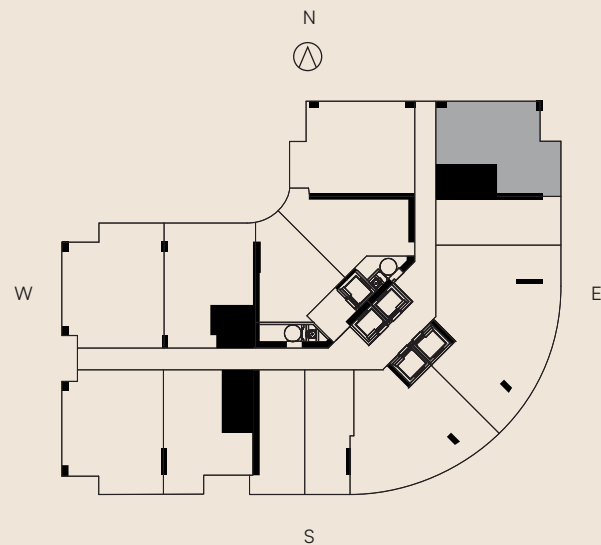

RESIDENTIAL KEY PLAN

LEVELS 14-30

ONE TWENTY

BRICKELL RESIDENCES

RESIDENCE 04

LEVELS 32-33

3 BEDROOMS
3 BATHS

LIVING AREA	TERRACE	TOTAL
1,408 Sq Ft	347 SQ FT	1,755 SQ FT
130.80 M ²	32.23 M ²	163.03 M ²

**ONE
 TWENTY**
 BRICKELL RESIDENCES

RESIDENCE 01
 LEVELS 14-32

1 BEDROOM
 1 BATH

LIVING AREA	TERRACE	TOTAL
740 Sq Ft	93 SQ FT	833 SQ FT
68.74 M ²	8.63 M ²	77.37 M ²

ONE TWENTY

BRICKELL RESIDENCES

RESIDENCE 02