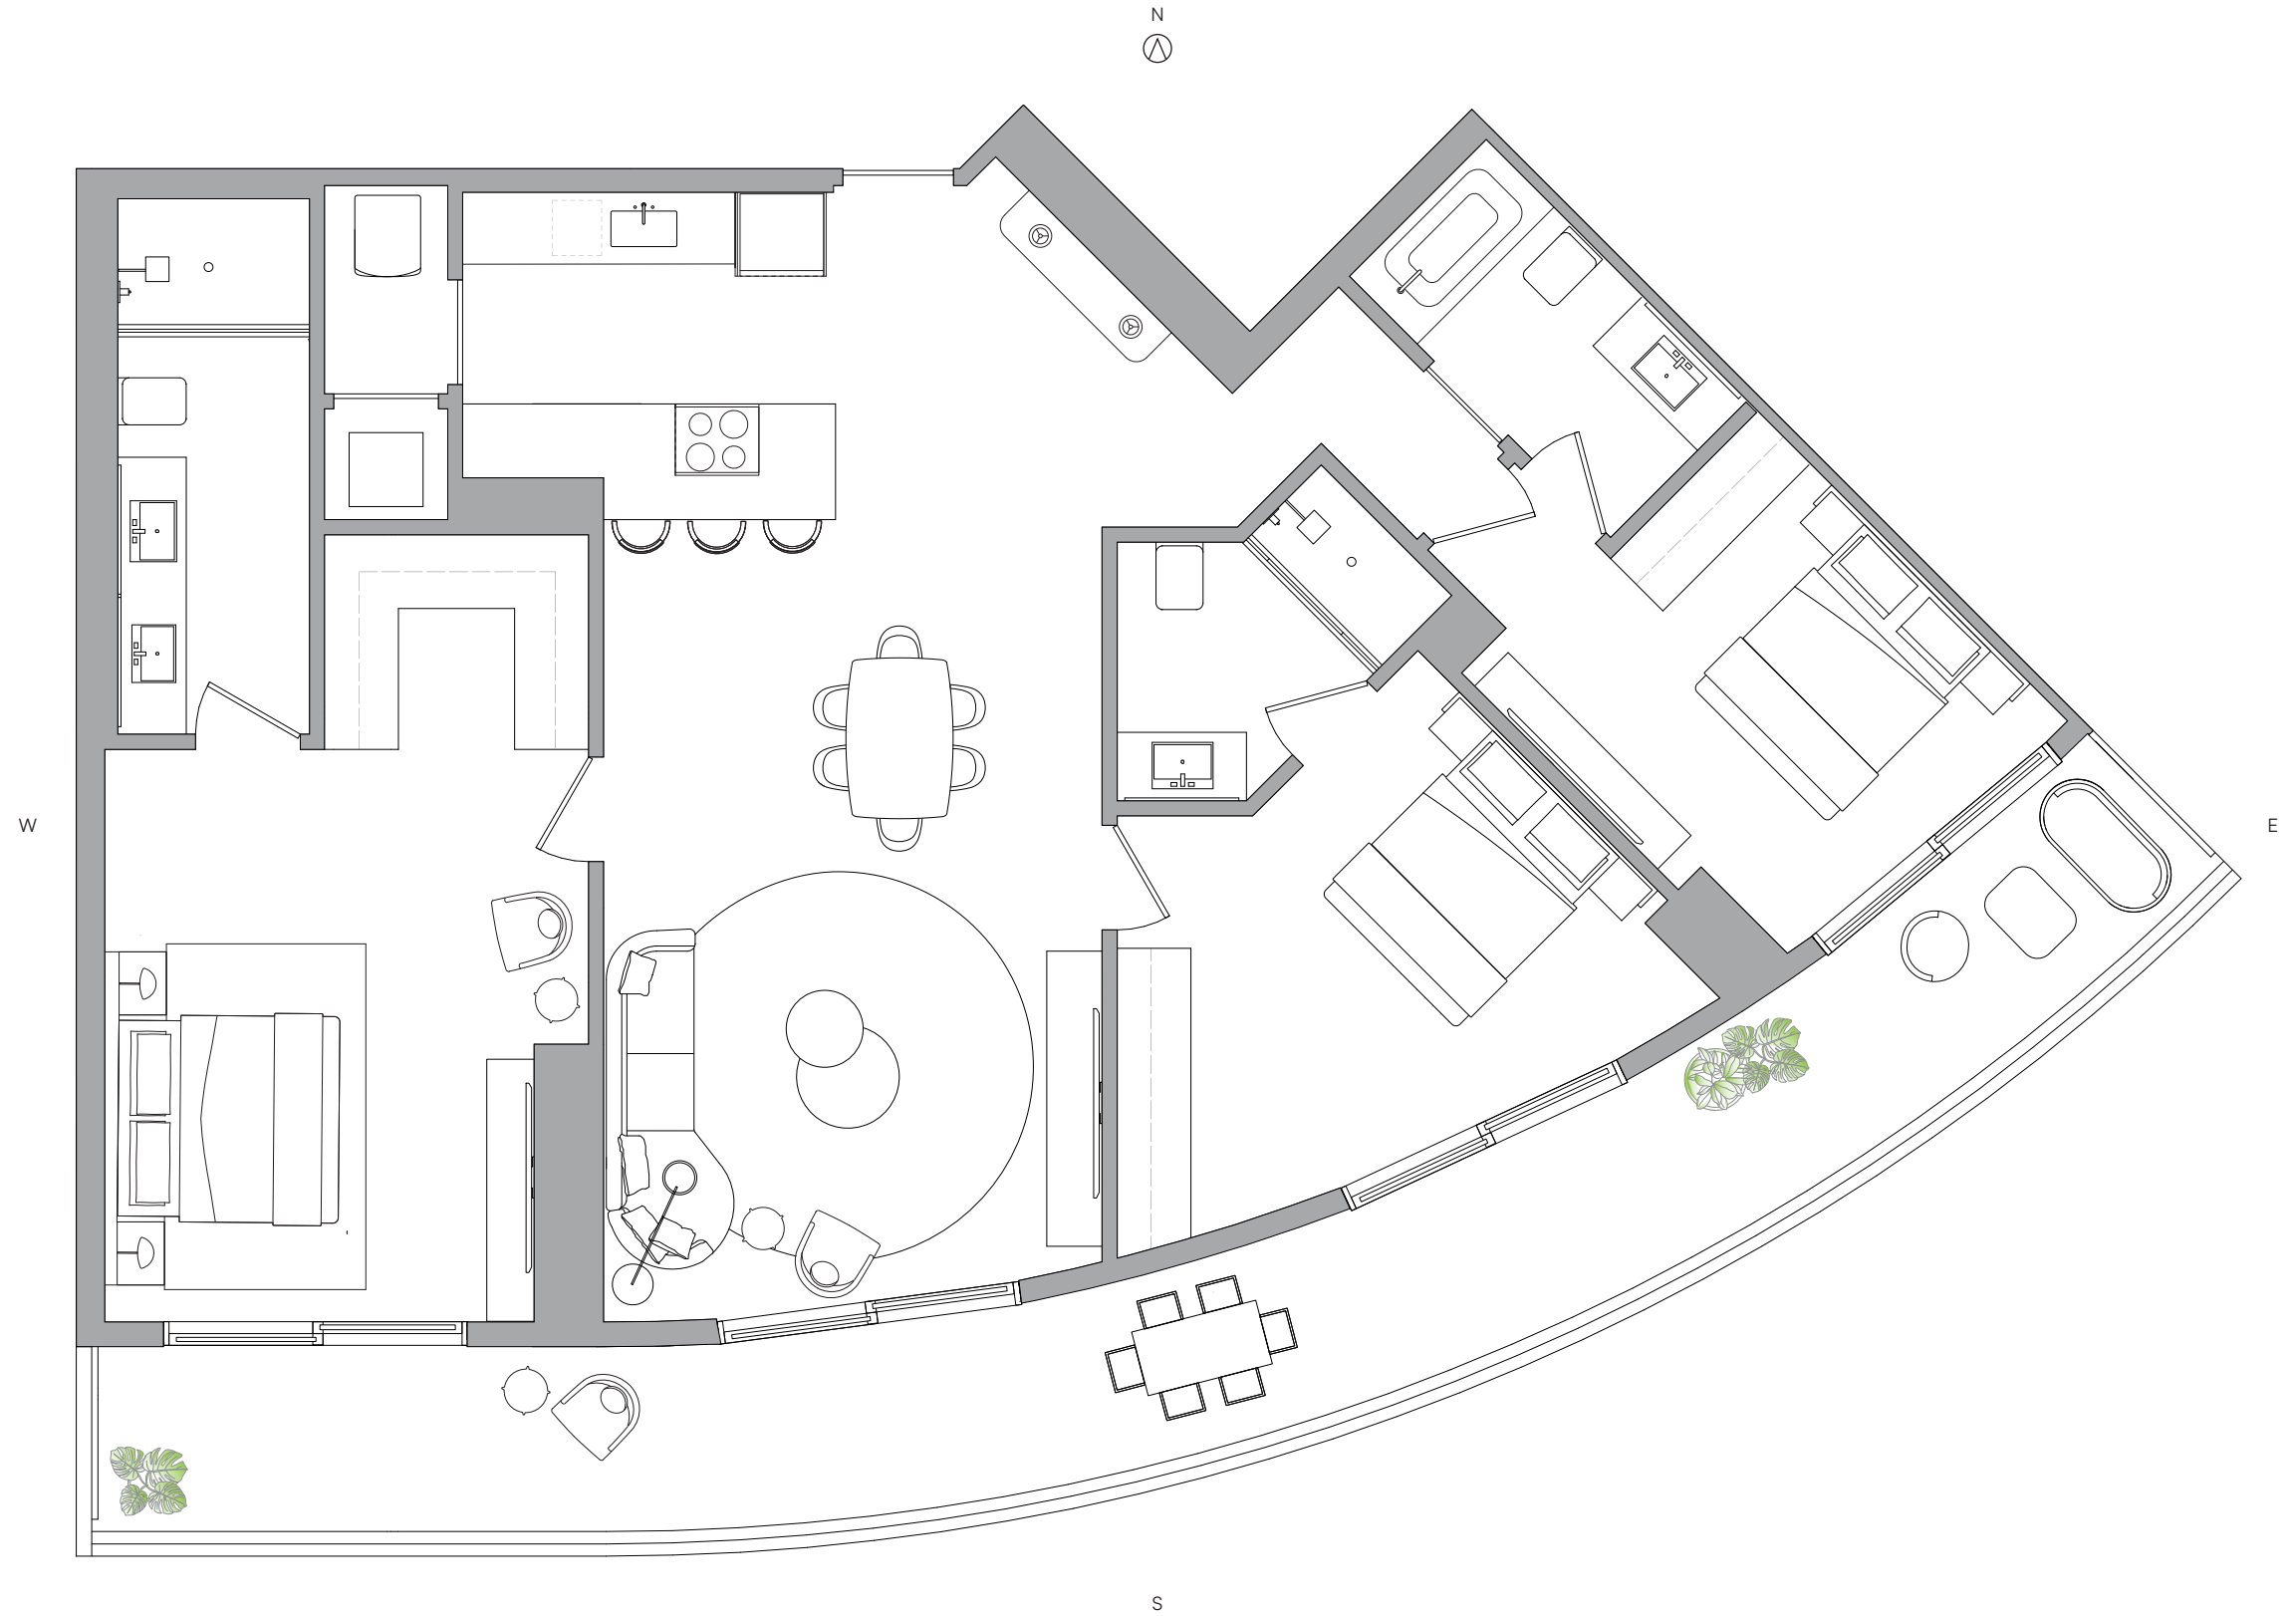

RESIDENTIAL KEY PLAN

LEVELS 14-30

ONE TWENTY

BRICKELL RESIDENCES

RESIDENCE 04

LEVELS 32-33

3 BEDROOMS
3 BATHS

LIVING AREA	TERRACE	TOTAL
1,408 Sq Ft	347 SQ FT	1,755 SQ FT
130.80 M ²	32.23 M ²	163.03 M ²

**ONE
 TWENTY**
 BRICKELL RESIDENCES

RESIDENCE 01
 LEVELS 14-32

1 BEDROOM
 1 BATH

LIVING AREA	TERRACE	TOTAL
740 Sq Ft	93 SQ FT	833 SQ FT
68.74 M ²	8.63 M ²	77.37 M ²

ONE TWENTY

BRICKELL RESIDENCES

RESIDENCE 02