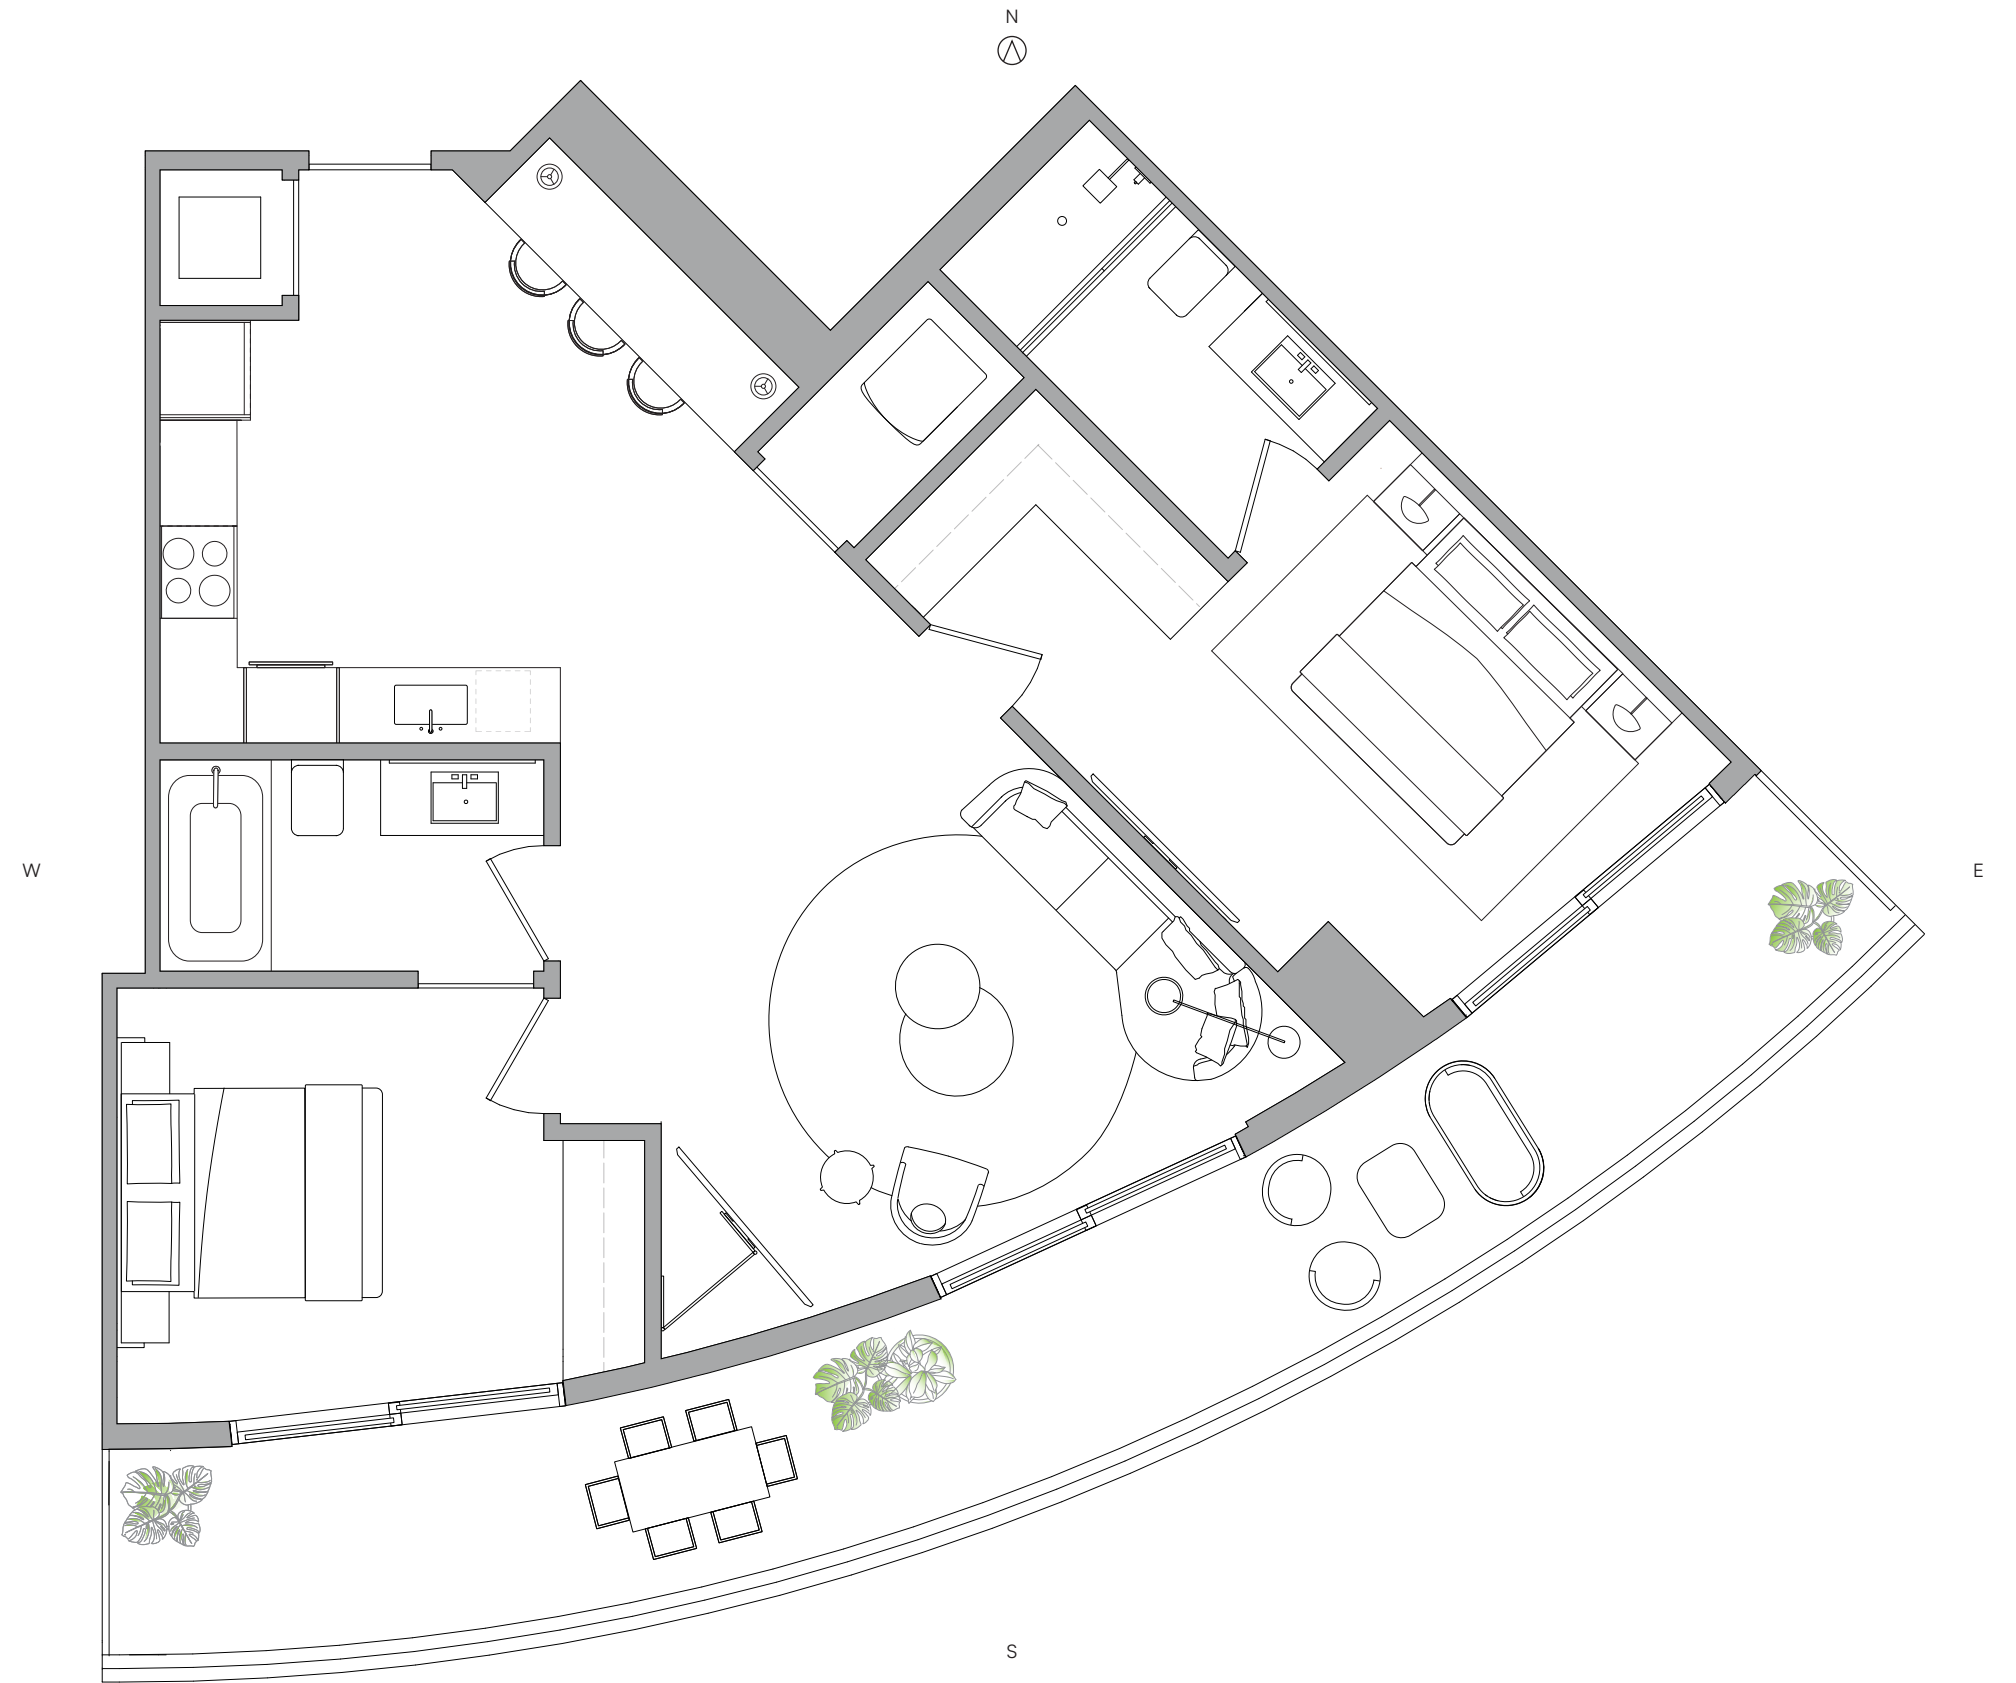

**ONE
TWENTY**
BRICKELL RESIDENCES

RESIDENCE 04
LEVELS 14-30

2 BEDROOMS
2 BATHS

LIVING AREA	TERRACE	TOTAL
943 Sq Ft	271 SQ FT	1,214 SQ FT
87.60 M²	25.17 M2	112.77 M2