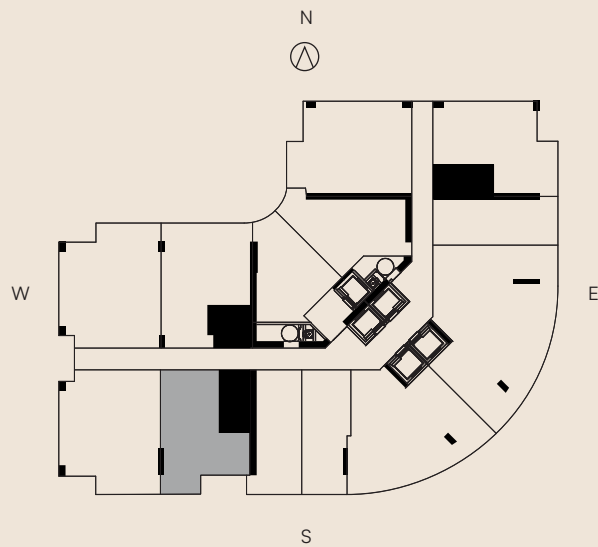

LIVING AREA	TERRACE	TOTAL
465 Sq Ft	93 SQ FT	558 SQ FT
43.19 M ²	8.63 M2	51.82 M2

**ONE
 TWENTY**
 BRICKELL RESIDENCES

RESIDENCE 07

LEVELS 14-31

1 BEDROOM
 1 BATH

LIVING AREA	TERRACE	TOTAL
708 Sq Ft	67 SQ FT	775 SQ FT
65.77 M ²	6.22 M ²	71.99 M ²