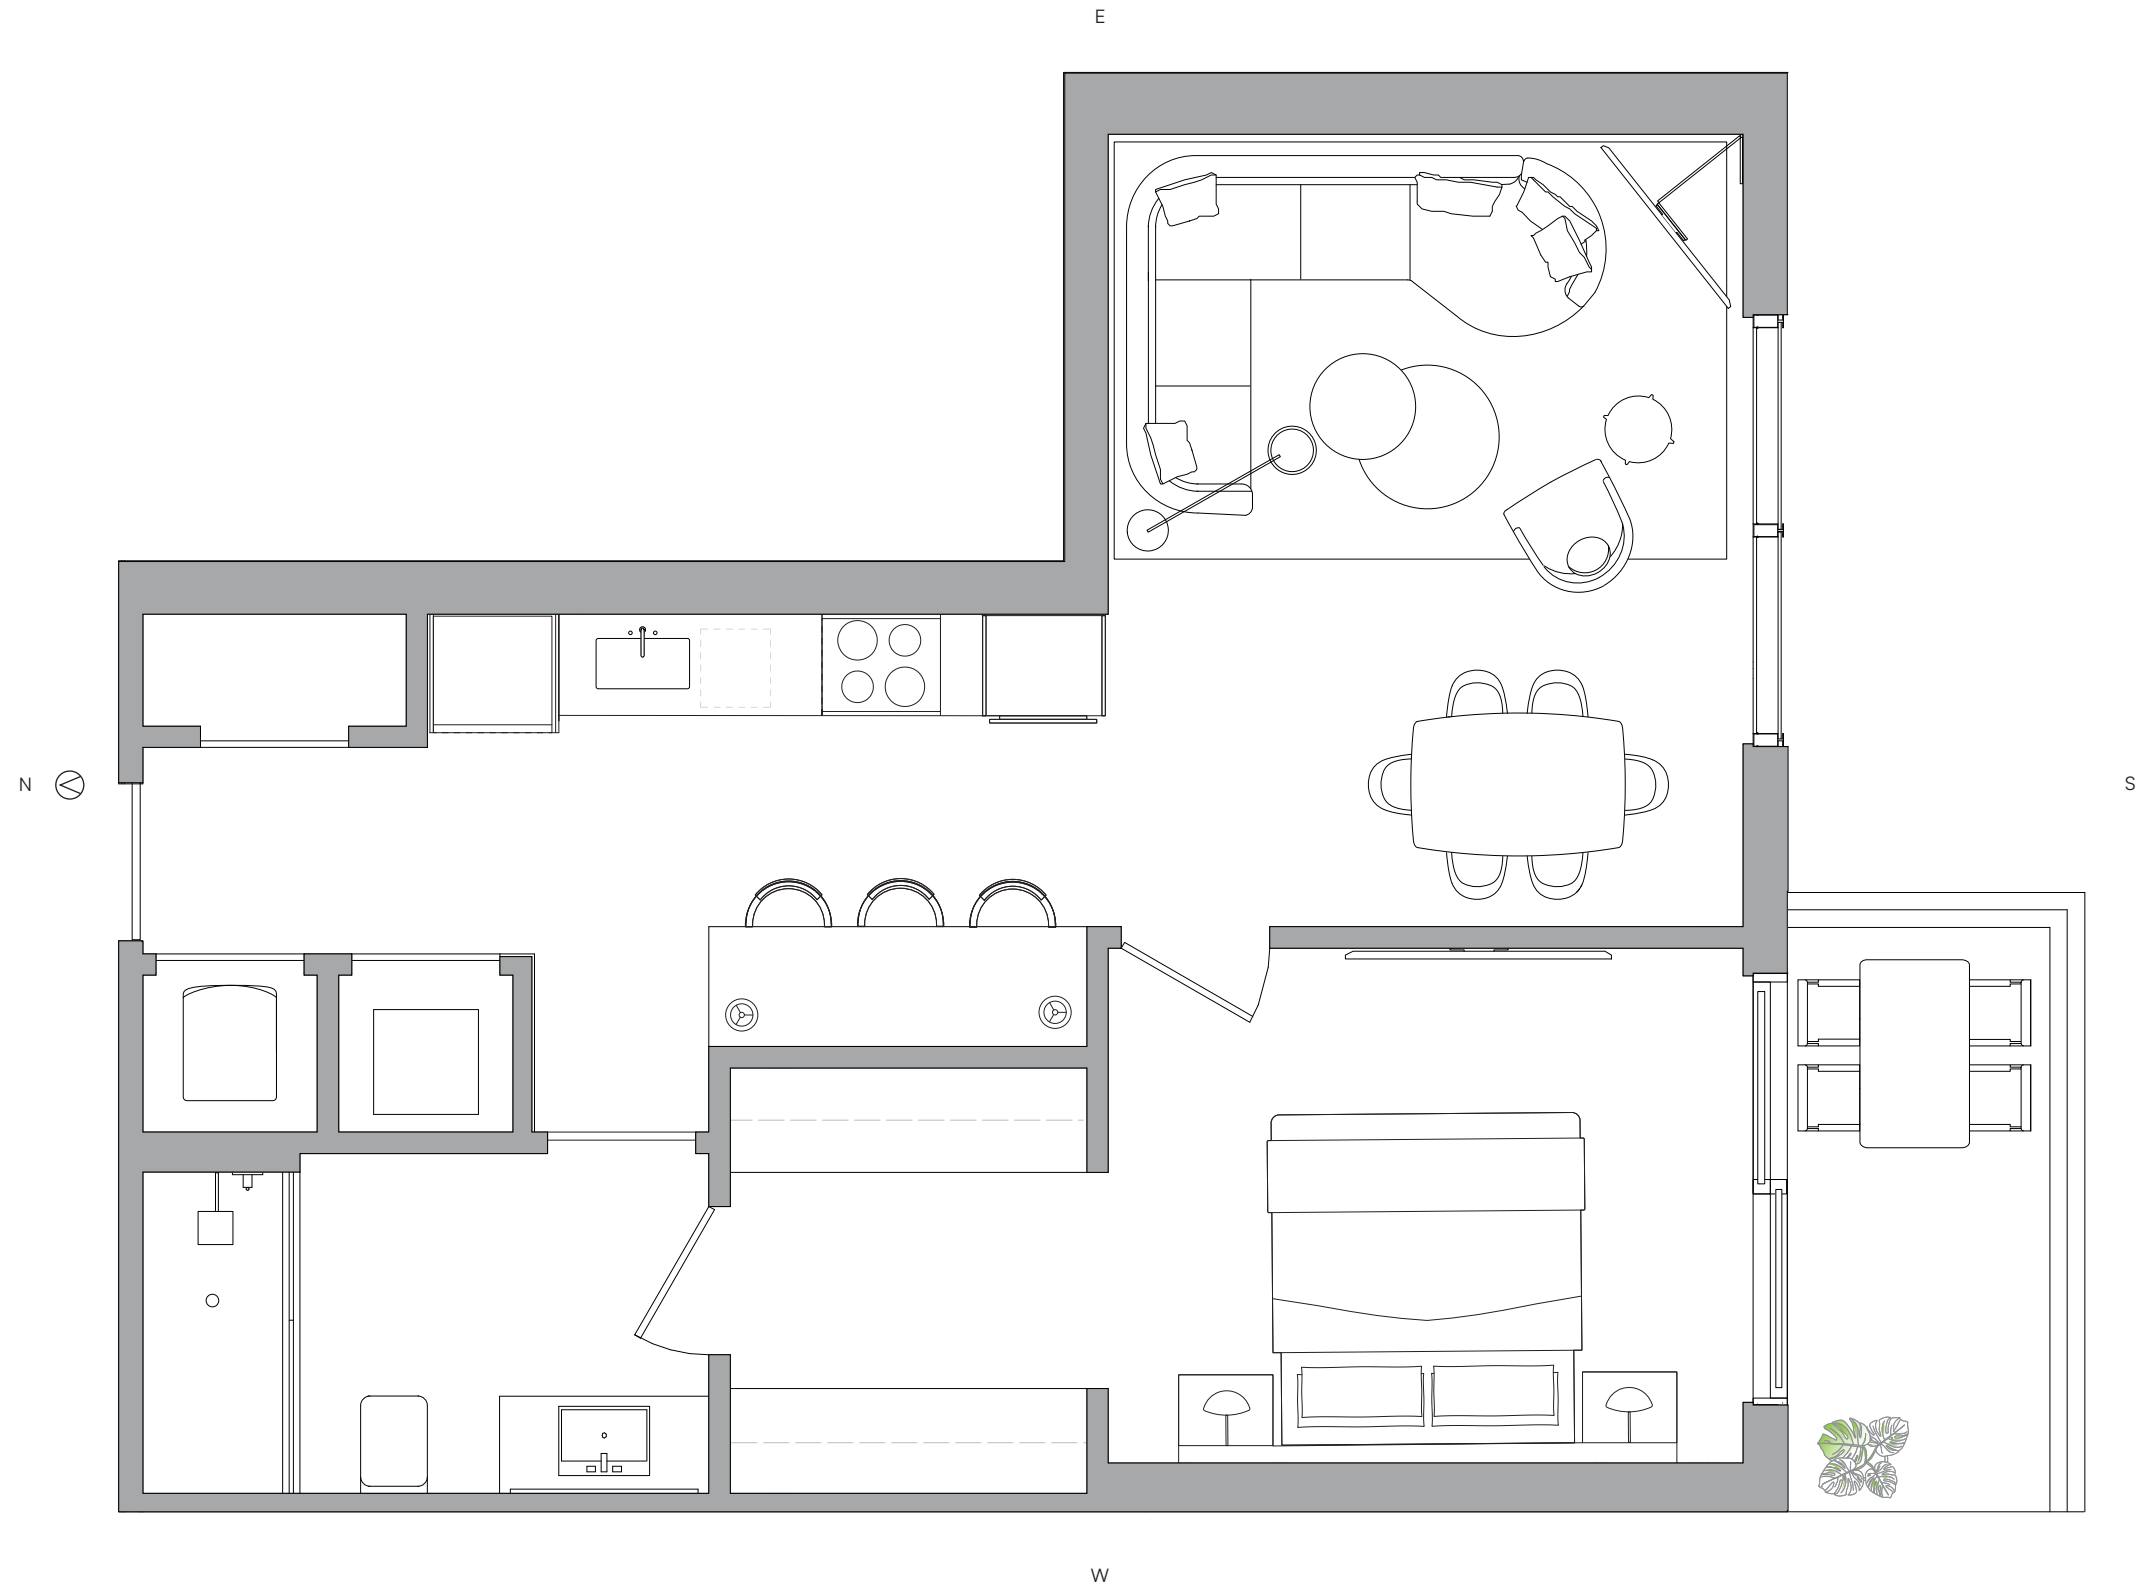

LIVING AREA	TERRACE	TOTAL
465 Sq Ft	93 SQ FT	558 SQ FT
43.19 M ²	8.63 M2	51.82 M2

**ONE
 TWENTY**
 BRICKELL RESIDENCES

RESIDENCE 07

LEVELS 14-31

1 BEDROOM
 1 BATH

LIVING AREA	TERRACE	TOTAL
708 Sq Ft	67 SQ FT	775 SQ FT
65.77 M ²	6.22 M ²	71.99 M ²