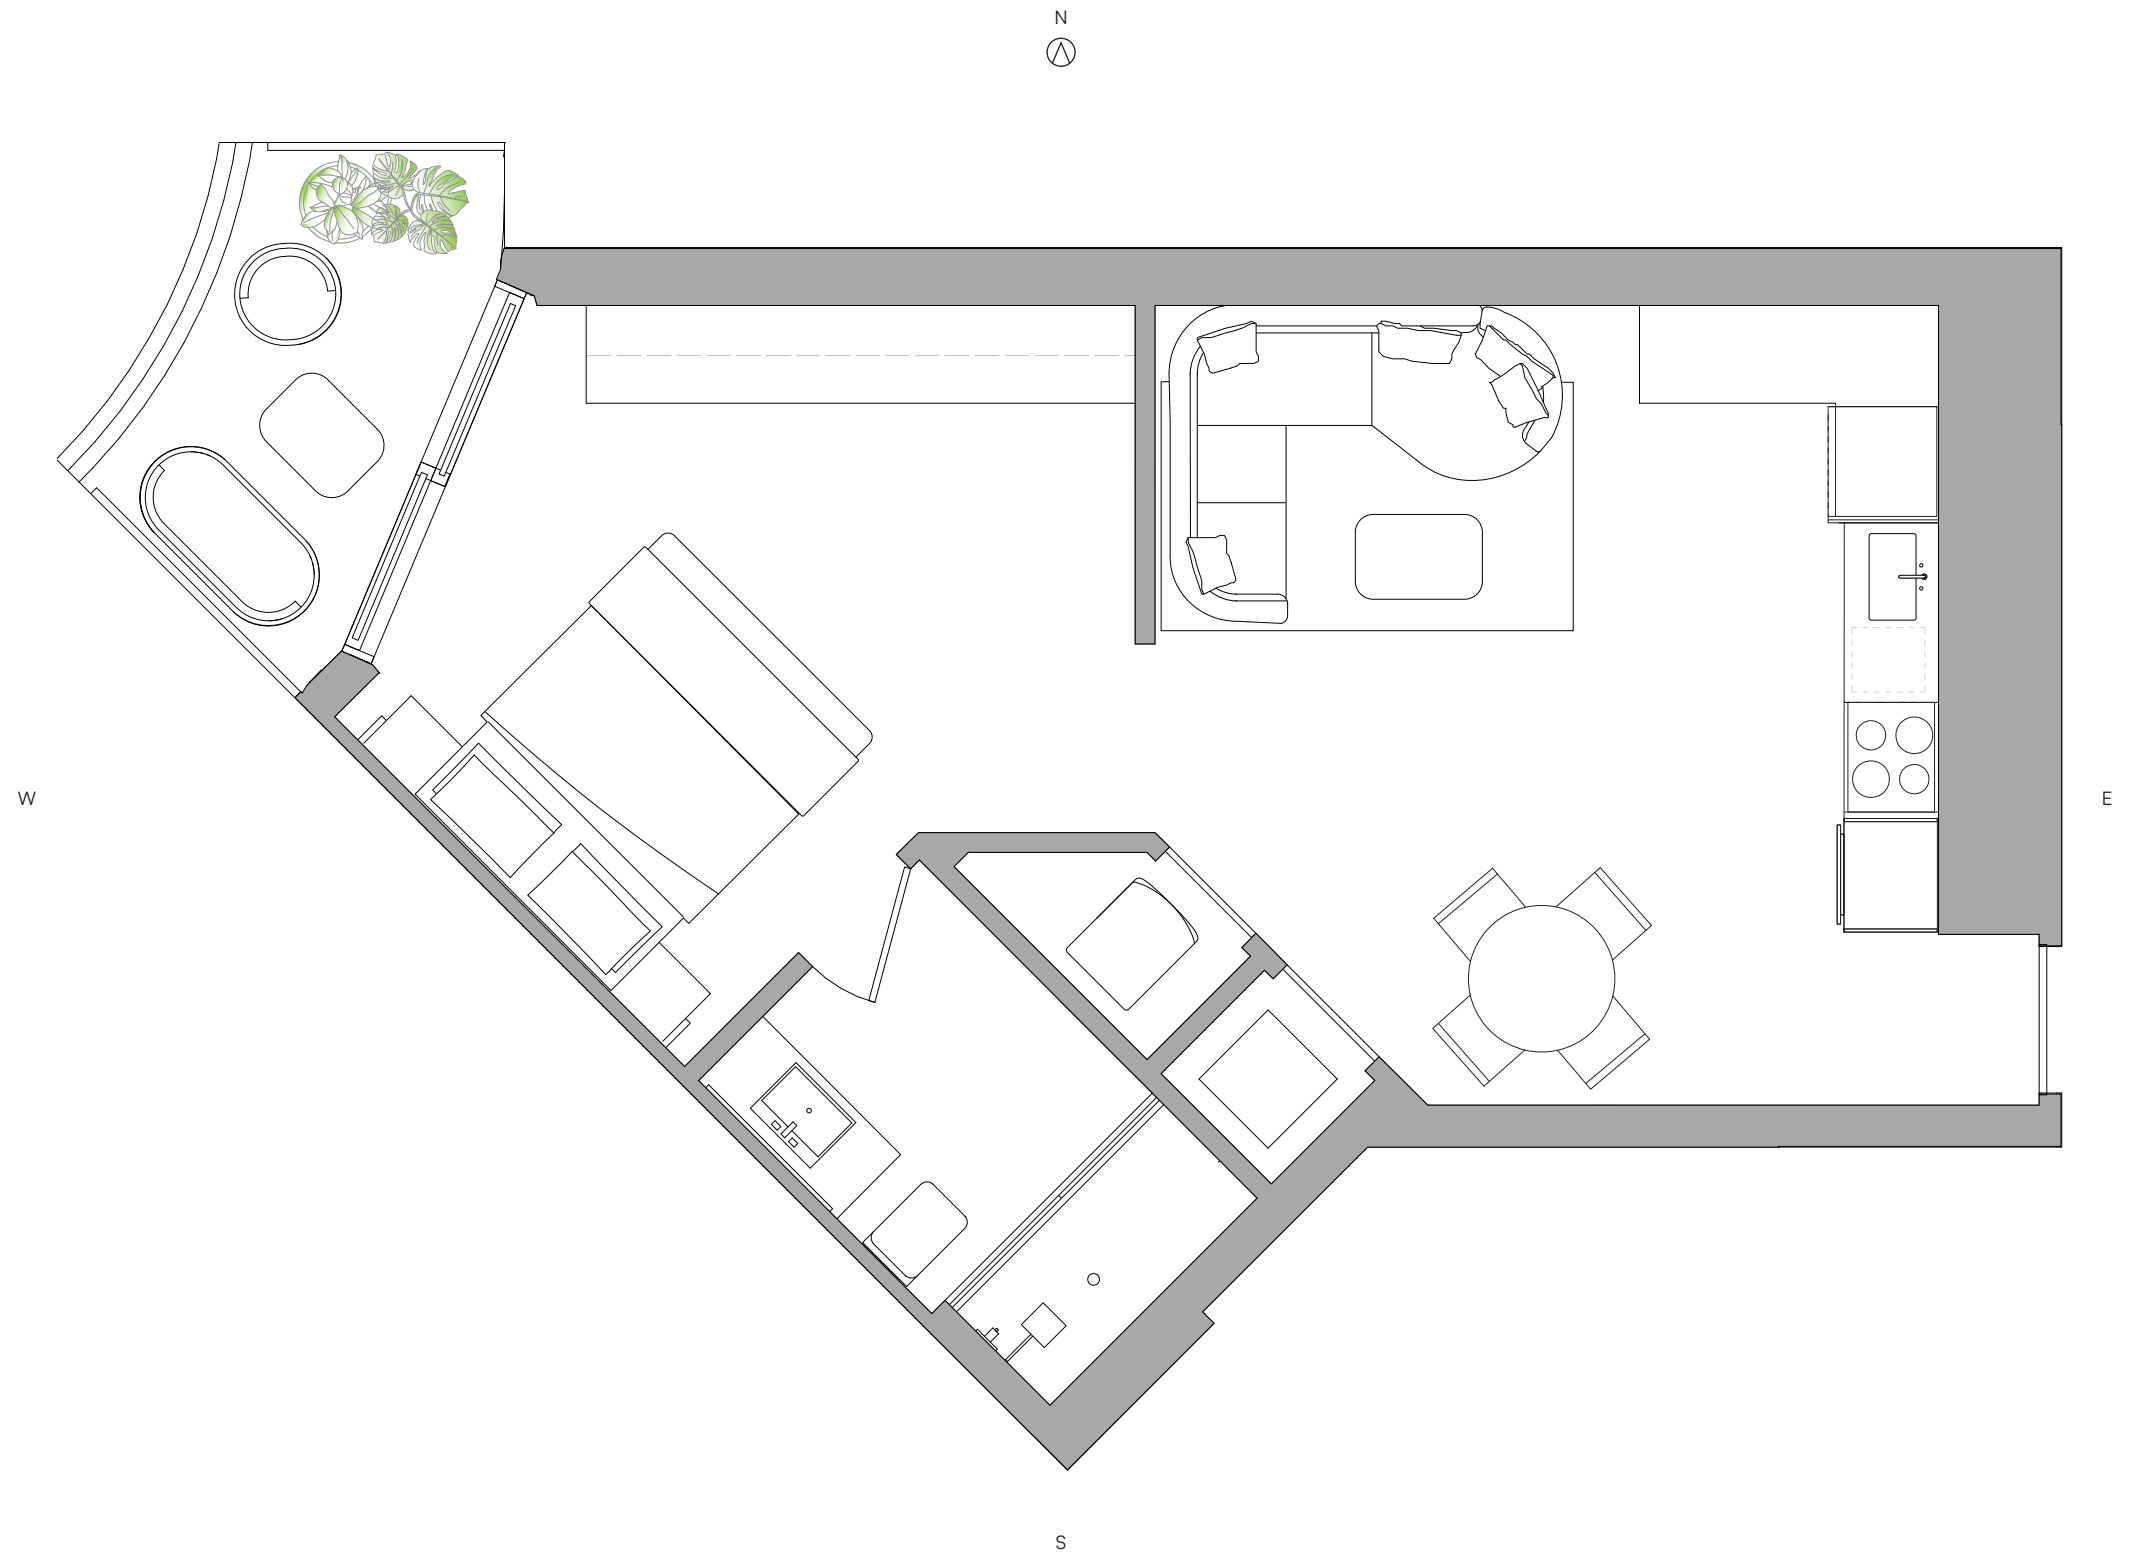

ONE TWENTY

BRICKELL RESIDENCES

RESIDENCE 12

LEVELS 14-32

JR 1 BEDROOM
1 BATH

LIVING AREA	TERRACE	TOTAL
644 Sq Ft	62 SQ FT	706 SQ FT
59.82 M ²	5.75 M ²	65.57 M ²

**ONE
 TWENTY**
 BRICKELL RESIDENCES

RESIDENCE 13
 LEVELS 14-32

2 BEDROOMS
 2 BATHS

LIVING AREA	TERRACE	TOTAL
908 Sq Ft	81 SQ FT	989 SQ FT
84.35 M ²	7.52 M ²	91.87 M ²