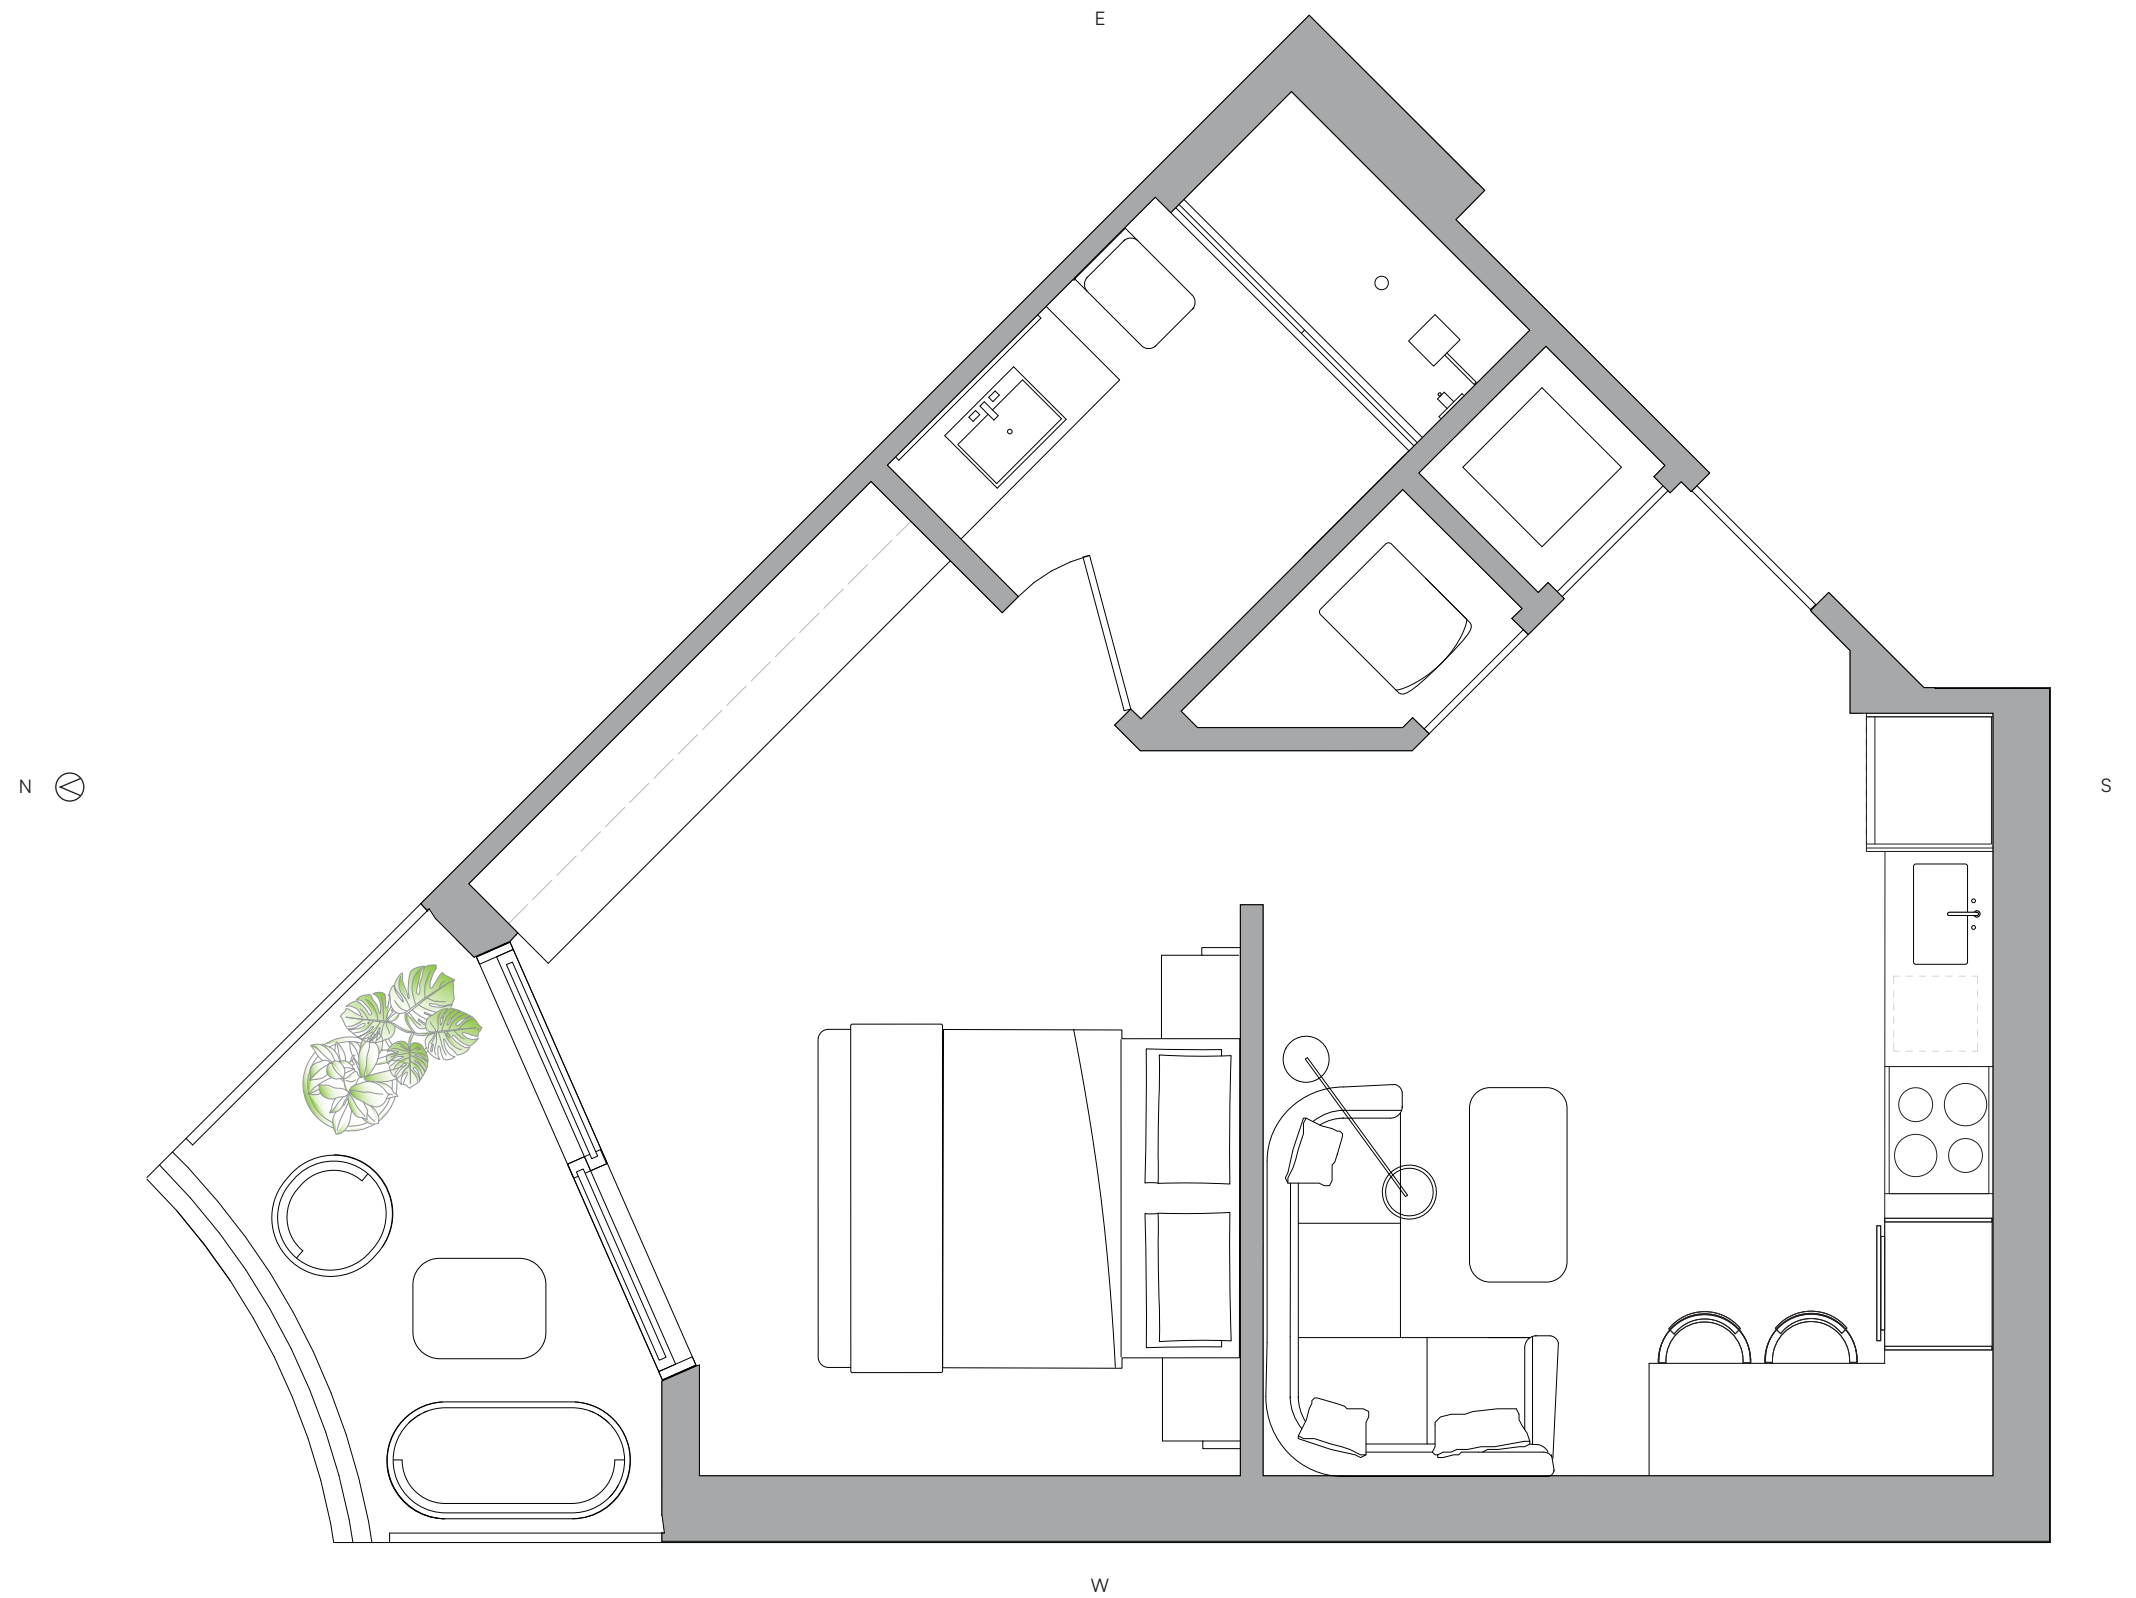

LIVING AREA	TERRACE	TOTAL
706 Sq Ft	155 SQ FT	861 SQ FT
65.58 M ²	14.40 M ²	79.98 M ²

ONE TWENTY

BRICKELL RESIDENCES

RESIDENCE 11

LEVELS 14-32

JR 1 BEDROOM
1 BATH

LIVING AREA	TERRACE	TOTAL
537 Sq Ft	62 SQ FT	599 SQ FT
49.88 M ²	5.75 M ²	55.63 M ²