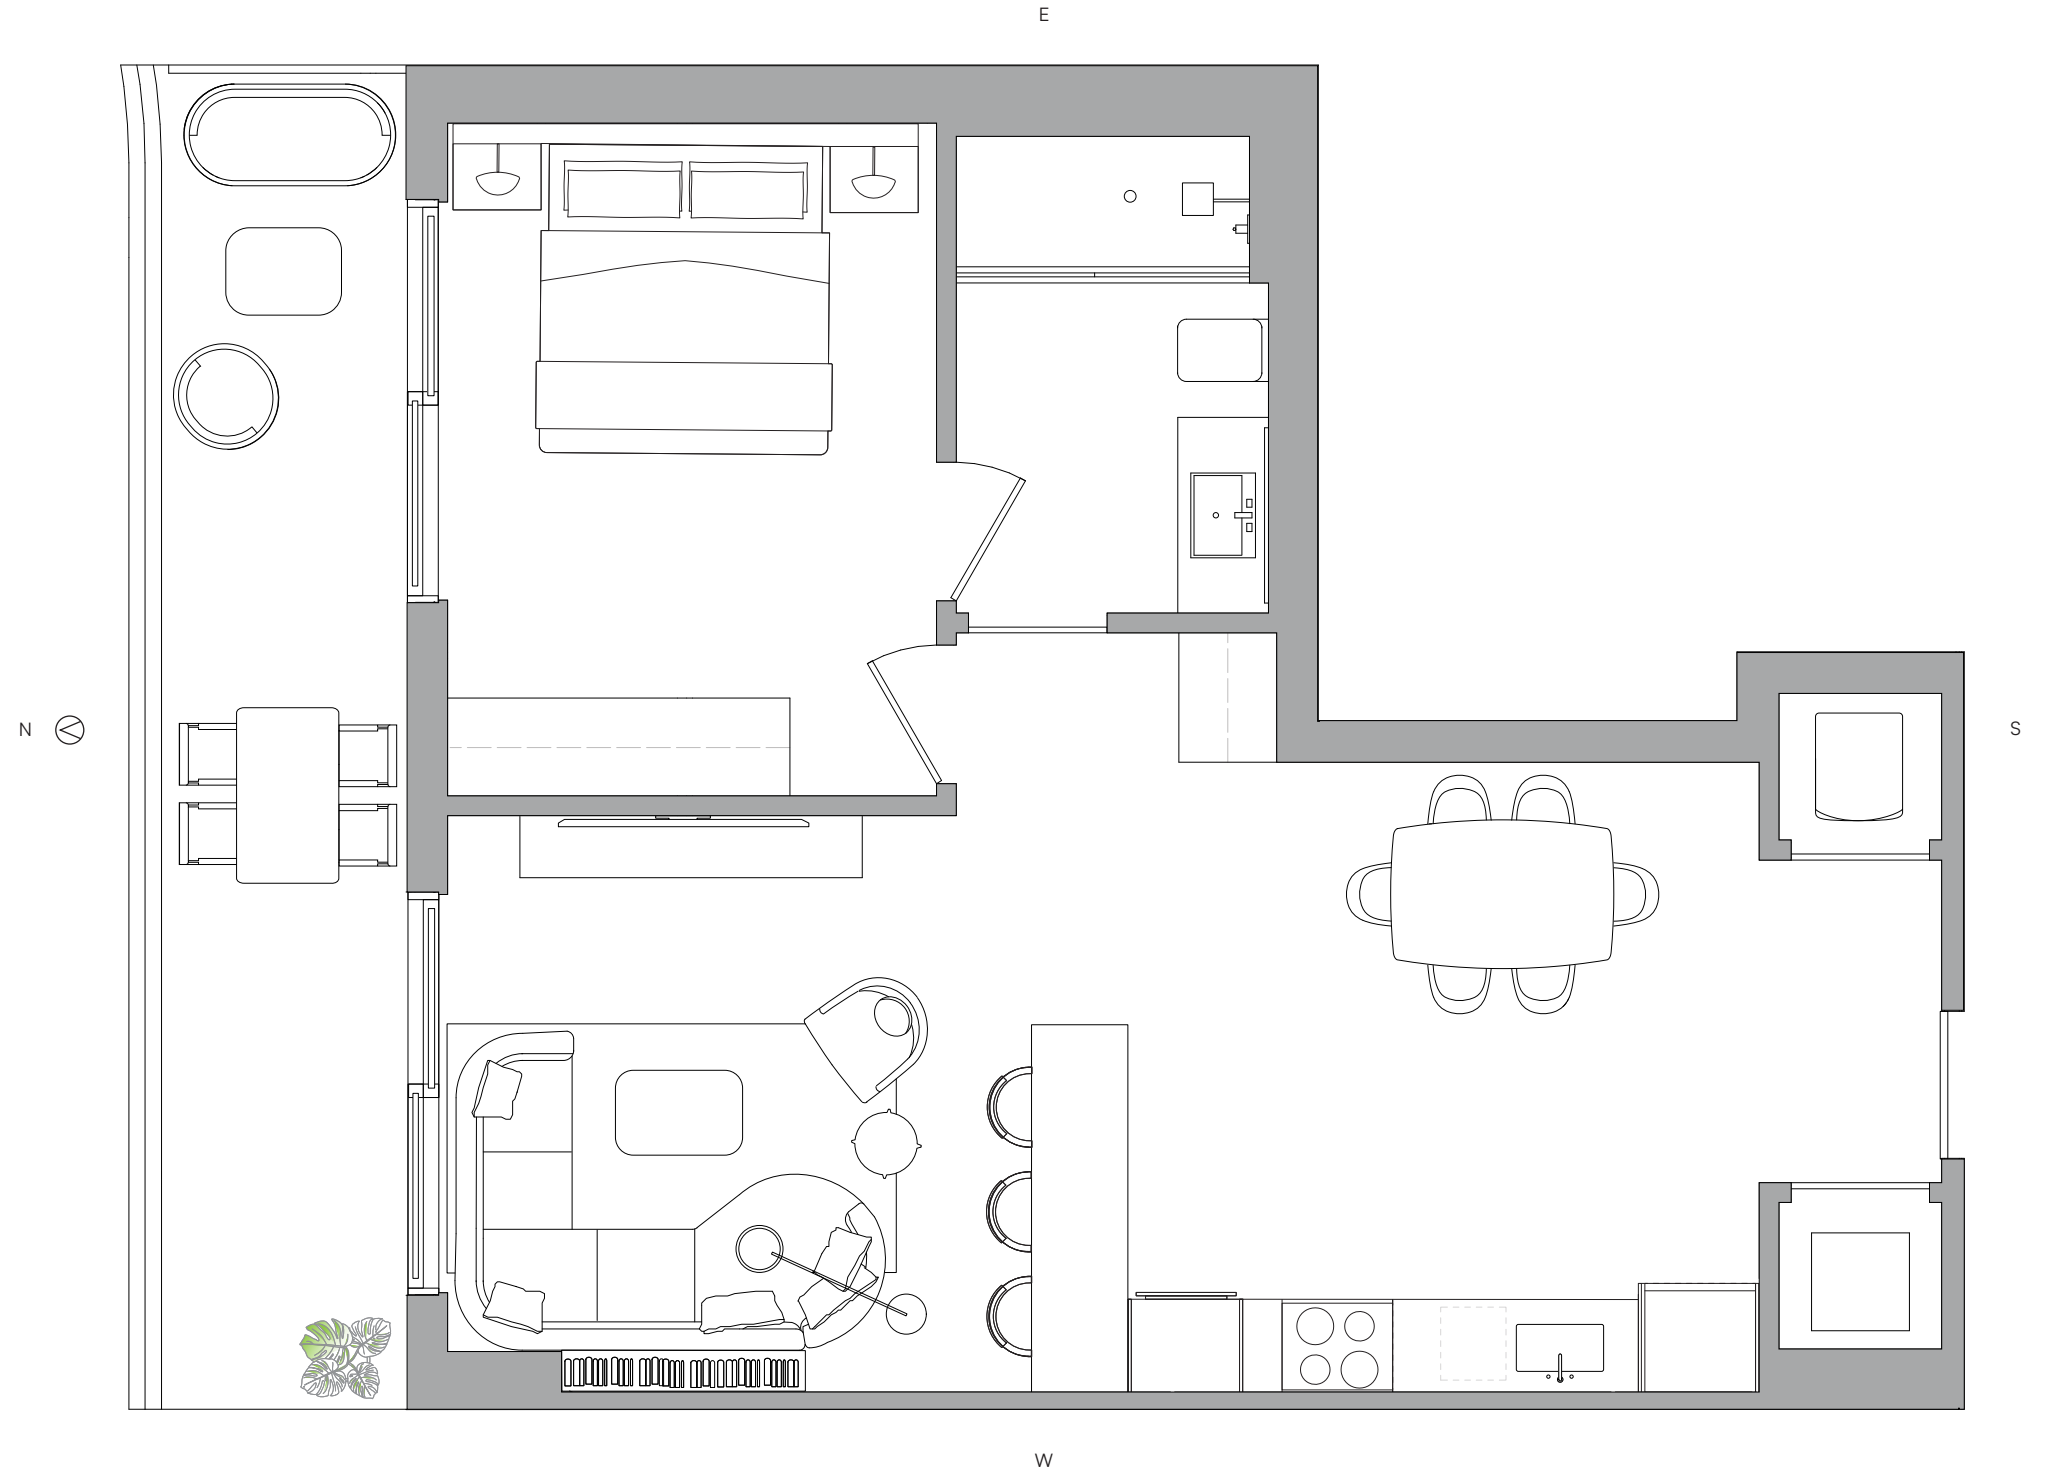

**ONE
TWENTY**
BRICKELL RESIDENCES

RESIDENCE 10
LEVELS 14-31

1 BEDROOM
1 BATH

LIVING AREA	TERRACE	TOTAL
706 Sq Ft	155 SQ FT	861 SQ FT
65.58 M²	14.40 M²	79.98 M²