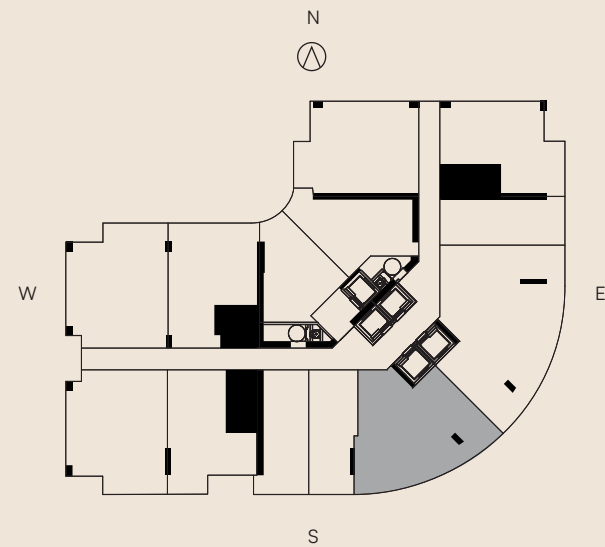

RESIDENTIAL KEY PLAN

LEVELS 14-30

ONE TWENTY

BRICKELL RESIDENCES

RESIDENCE 04

LEVELS 32-33

3 BEDROOMS
3 BATHS

LIVING AREA	TERRACE	TOTAL
1,408 Sq Ft	347 SQ FT	1,755 SQ FT
130.80 M ²	32.23 M ²	163.03 M ²

**ONE
 TWENTY**
 BRICKELL RESIDENCES

RESIDENCE 01
 LEVELS 14-32

1 BEDROOM
 1 BATH

LIVING AREA	TERRACE	TOTAL
740 Sq Ft	93 SQ FT	833 SQ FT
68.74 M ²	8.63 M ²	77.37 M ²

ONE TWENTY

BRICKELL RESIDENCES

RESIDENCE 02