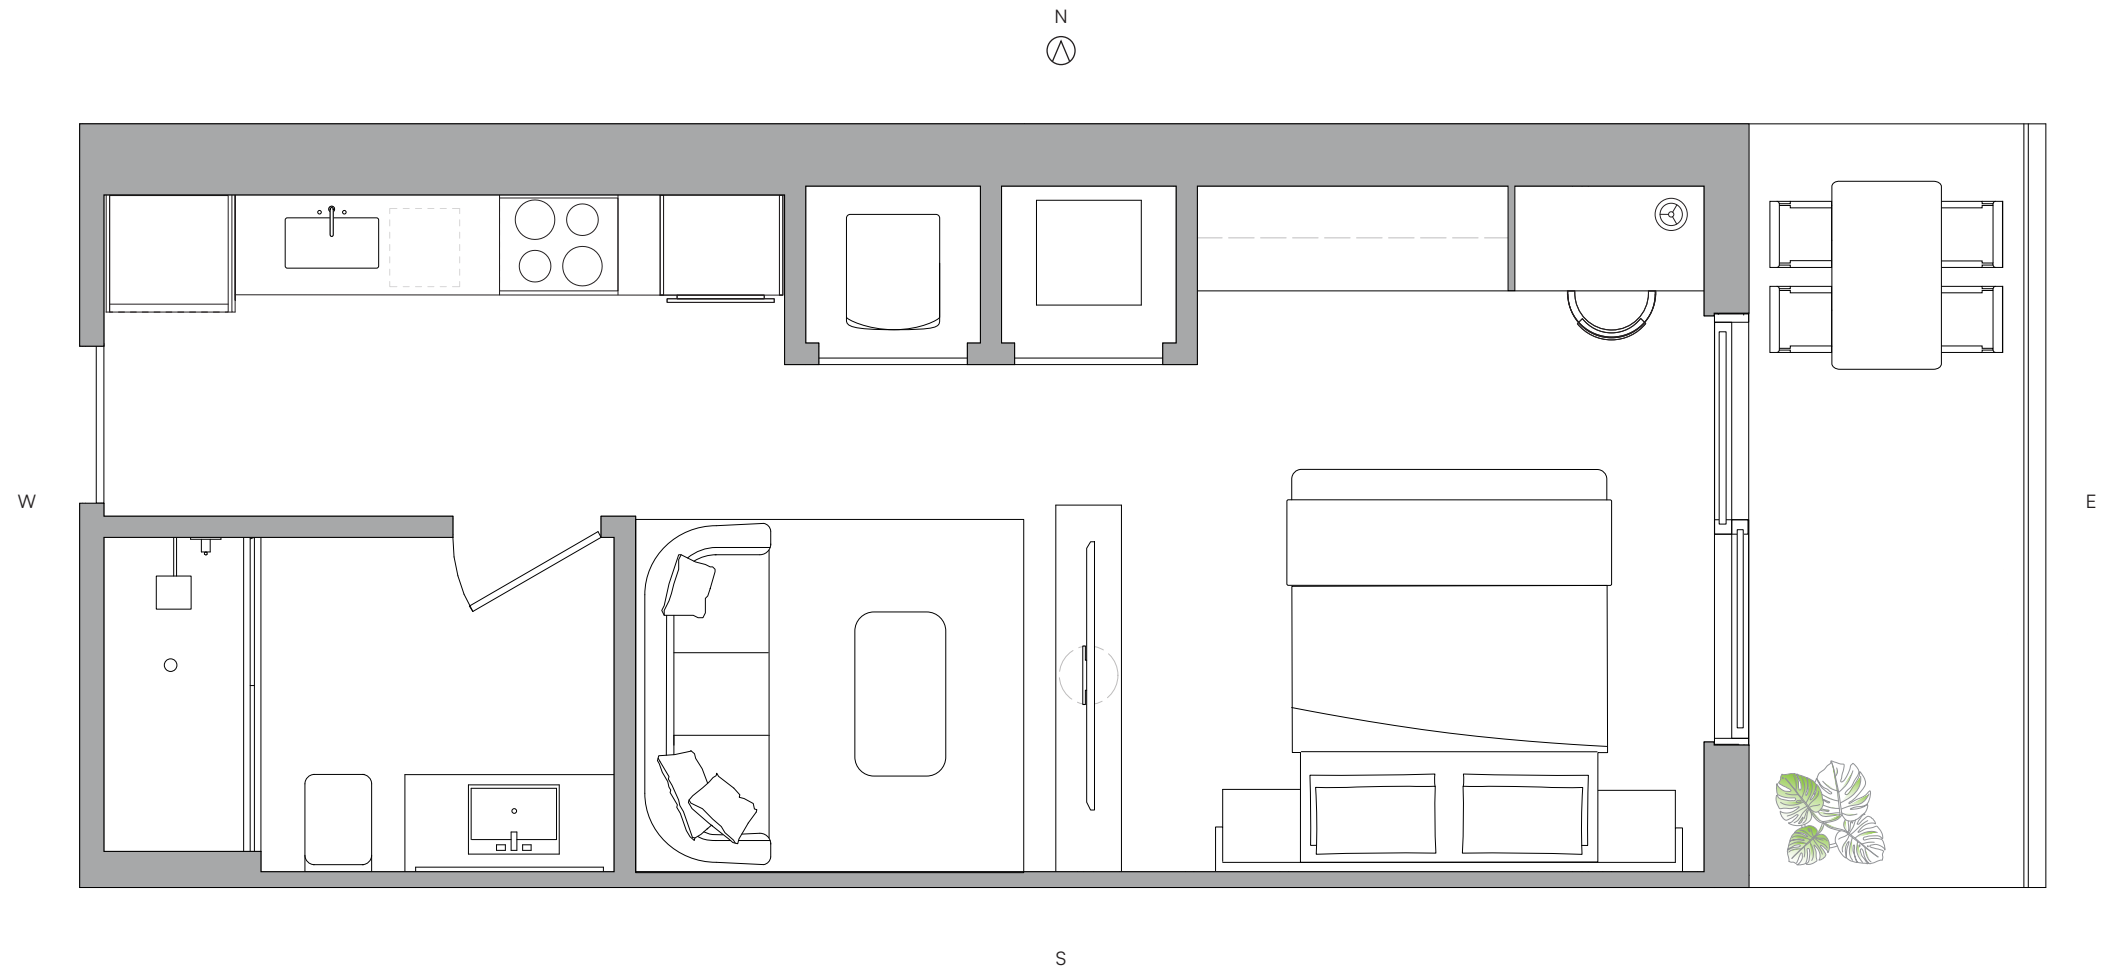

RESIDENTIAL KEY PLAN

LEVELS 14-30

ONE TWENTY

BRICKELL RESIDENCES

RESIDENCE 04

LEVELS 32-33

3 BEDROOMS
3 BATHS

LIVING AREA	TERRACE	TOTAL
1,408 Sq Ft	347 SQ FT	1,755 SQ FT
130.80 M ²	32.23 M ²	163.03 M ²

**ONE
 TWENTY**
 BRICKELL RESIDENCES

RESIDENCE 01
 LEVELS 14-32

1 BEDROOM
 1 BATH

LIVING AREA	TERRACE	TOTAL
740 Sq Ft	93 SQ FT	833 SQ FT
68.74 M ²	8.63 M ²	77.37 M ²

ONE TWENTY

BRICKELL RESIDENCES

RESIDENCE 02

LEVELS 14-32

STUDIO

LIVING AREA	TERRACE	TOTAL
465 Sq Ft	82 SQ FT	547 SQ FT
43.19 M ²	7.61 M ²	50.80 M ²

**ONE
 TWENTY**
 BRICKELL RESIDENCES

RESIDENCE 03

LEVELS 14-32

3 BEDROOMS
 3 BATHS

LIVING AREA	TERRACE	TOTAL
1,326 Sq Ft	335 SQ FT	1,661 SQ FT
123.18 M ²	31.12 M2	154.30 M2

**ONE
 TWENTY**
 BRICKELL RESIDENCES

RESIDENCE 04
 LEVELS 14-30

2 BEDROOMS
 2 BATHS

LIVING AREA	TERRACE	TOTAL
943 Sq Ft	271 SQ FT	1,214 SQ FT
87.60 M ²	25.17 M2	112.77 M2

ONE TWENTY

BRICKELL RESIDENCES

RESIDENCE 05