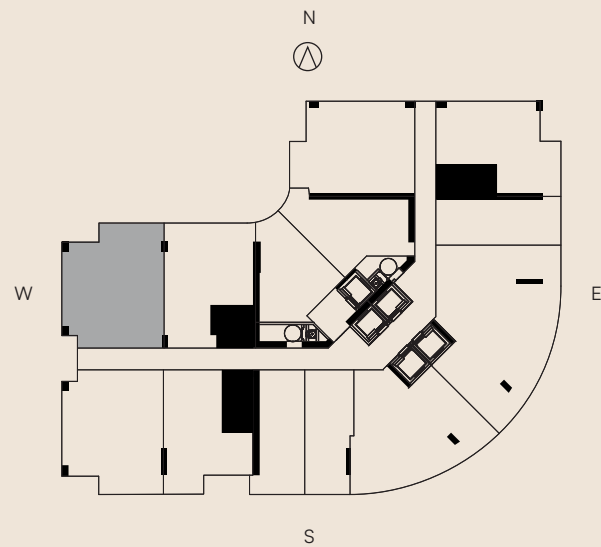

**ONE
TWENTY**
BRICKELL RESIDENCES

RESIDENCE 09
LEVELS 14-31

2 BEDROOMS
2 BATHS

LIVING AREA	TERRACE	TOTAL
957 Sq Ft	105 SQ FT	1,062 SQ FT
88.90 M²	9.75 M²	98.65 M²