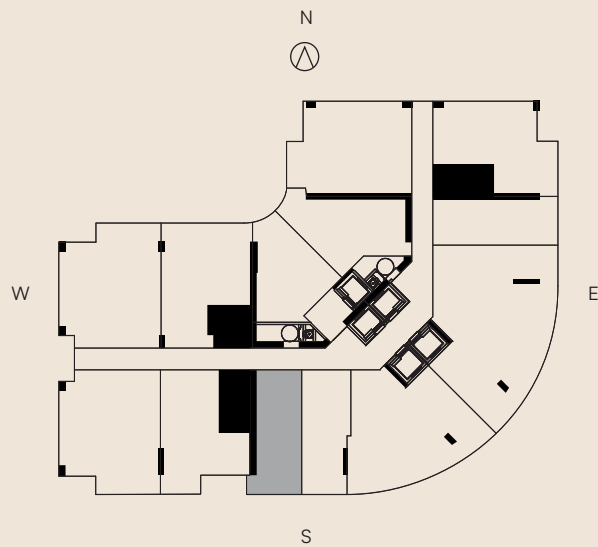

ONE TWENTY

BRICKELL RESIDENCES

RESIDENCE 06

LEVELS 14-30

STUDIO

LIVING AREA	TERRACE	TOTAL
465 Sq Ft	93 SQ FT	558 SQ FT
43.19 M²	8.63 M2	51.82 M2