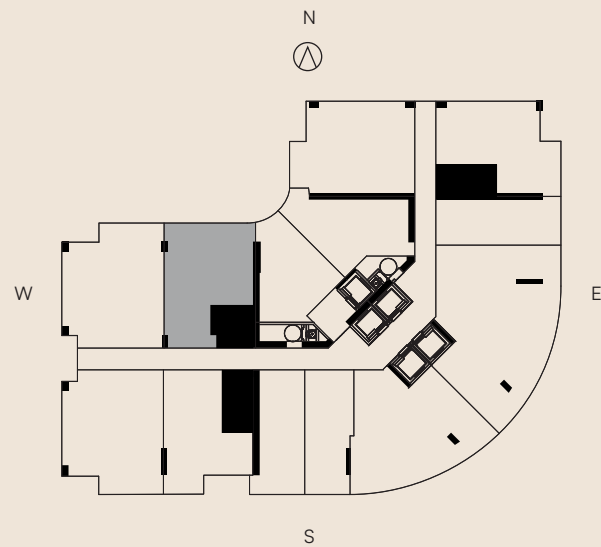

**ONE
TWENTY**
BRICKELL RESIDENCES

RESIDENCE 10
LEVELS 14-31

1 BEDROOM
1 BATH

LIVING AREA	TERRACE	TOTAL
706 Sq Ft	155 SQ FT	861 SQ FT
65.58 M²	14.40 M²	79.98 M²