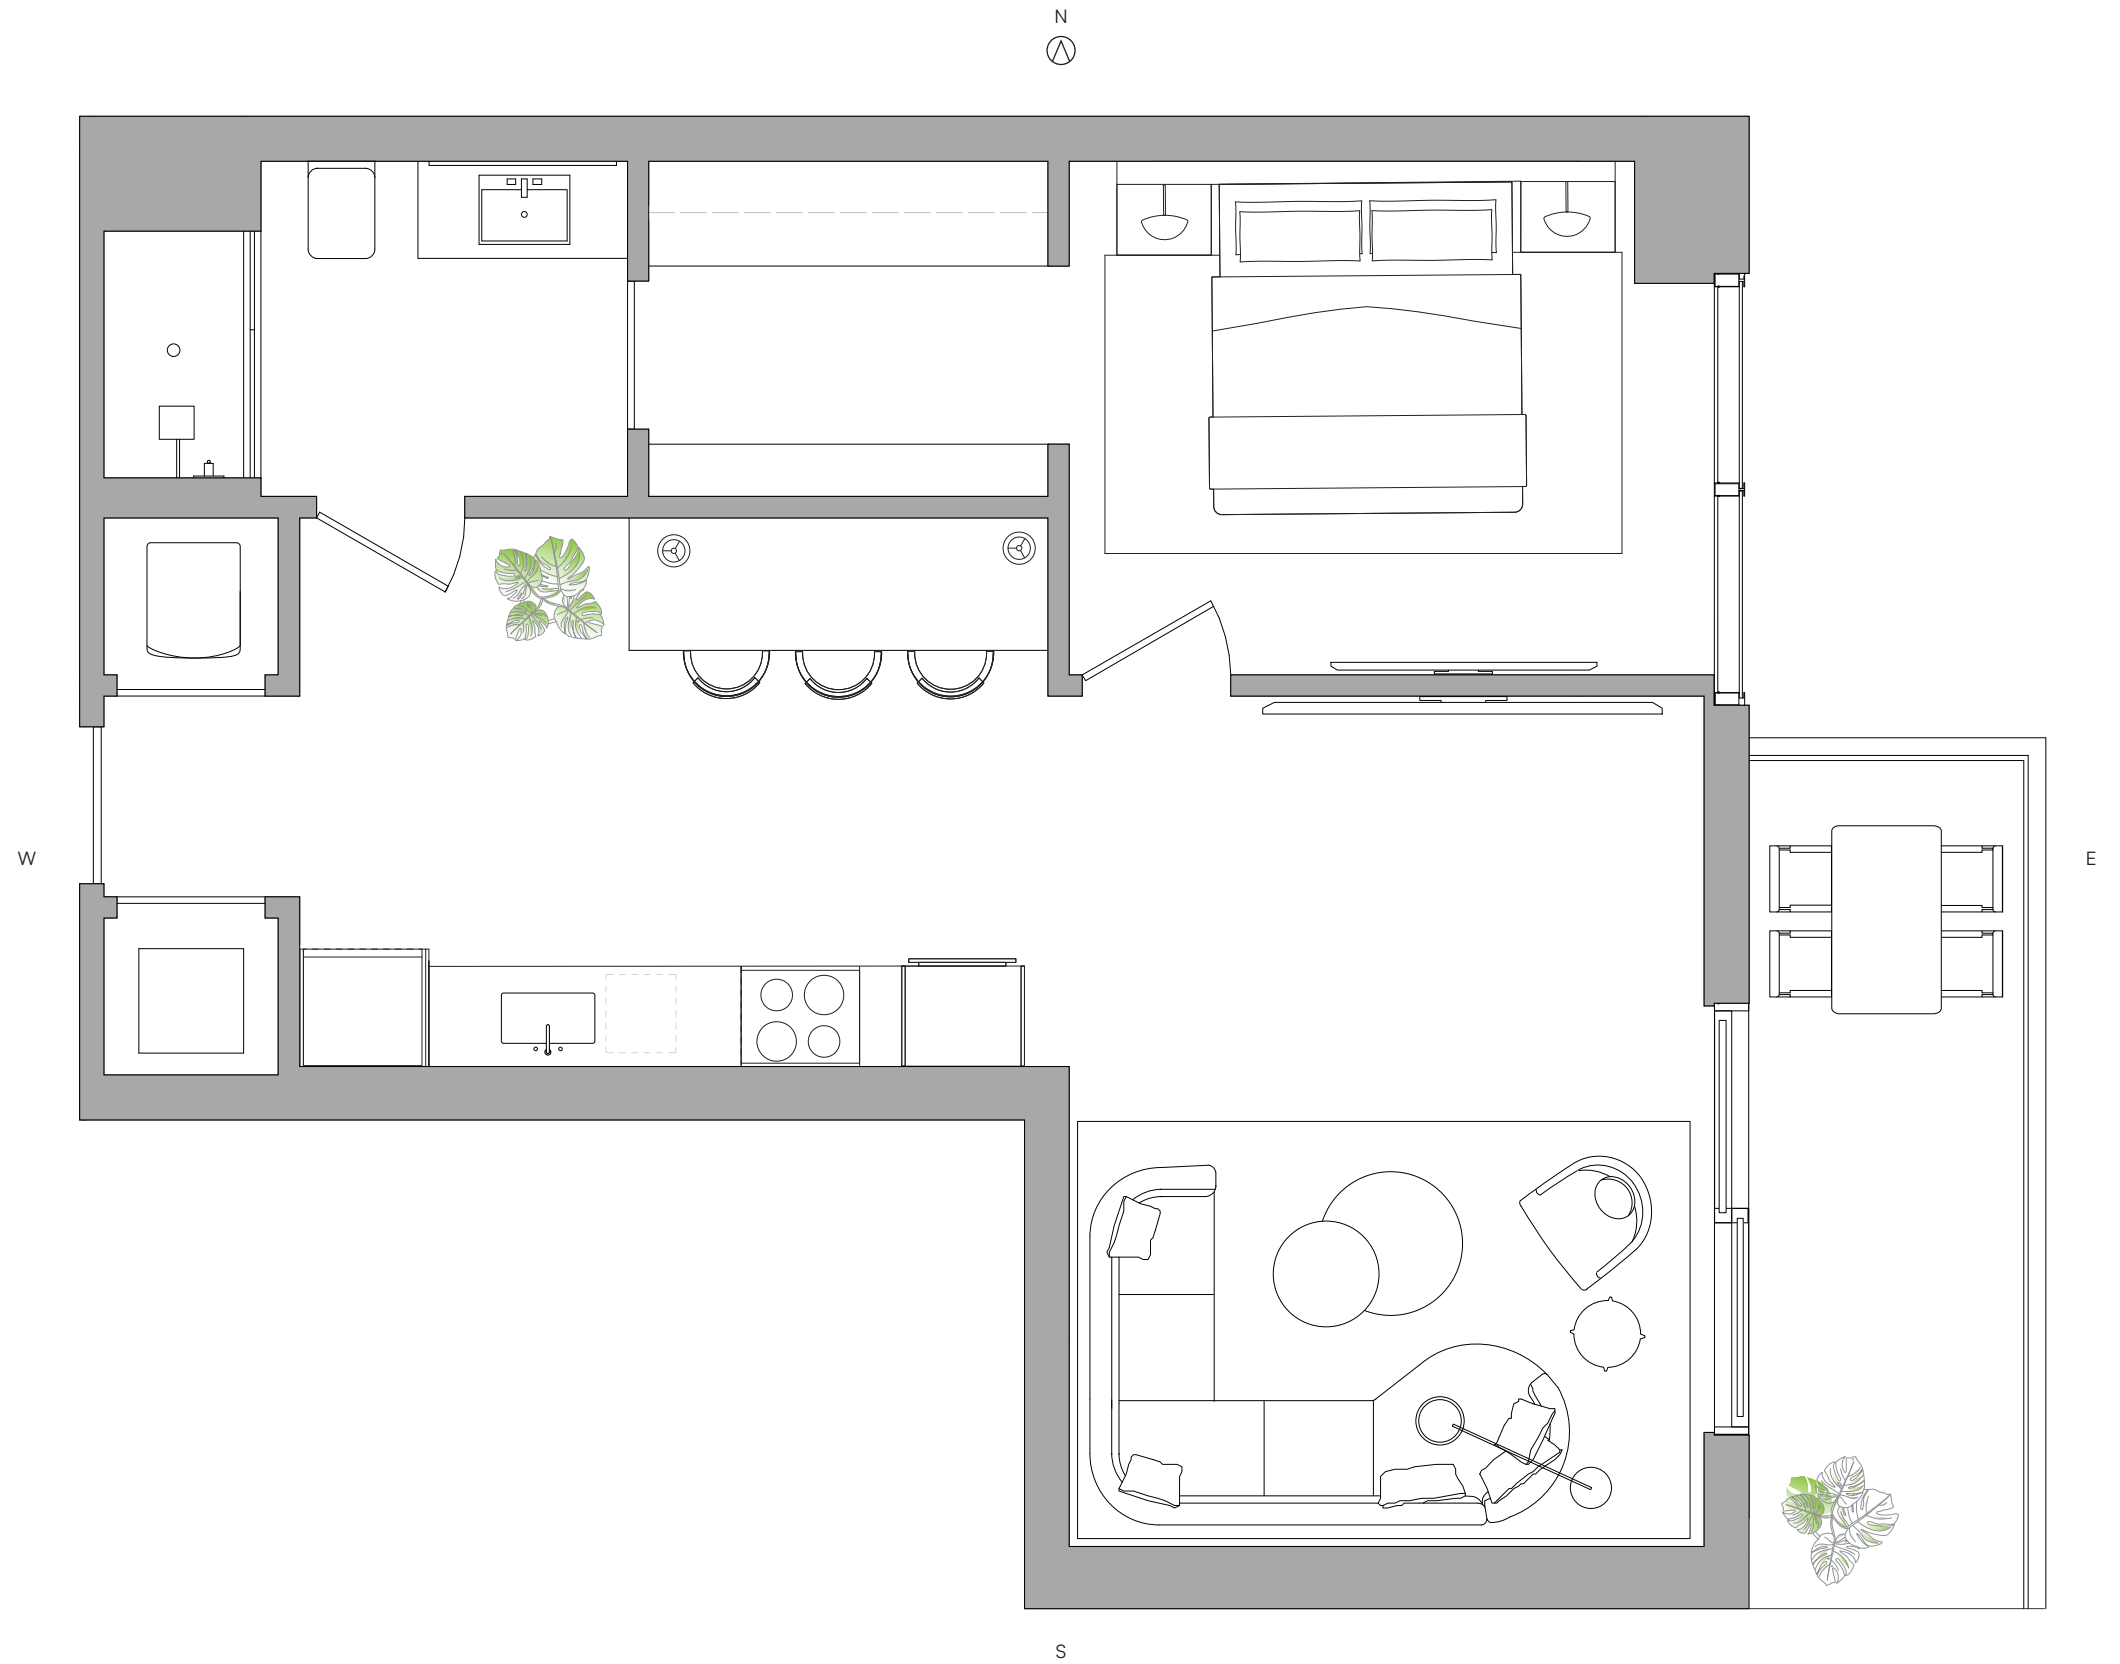

RESIDENTIAL KEY PLAN

LEVELS 14-30

ONE TWENTY

BRICKELL RESIDENCES

RESIDENCE 04

LEVELS 32-33

3 BEDROOMS
3 BATHS

LIVING AREA	TERRACE	TOTAL
1,408 Sq Ft	347 SQ FT	1,755 SQ FT
130.80 M ²	32.23 M ²	163.03 M ²

**ONE
 TWENTY**
 BRICKELL RESIDENCES

RESIDENCE 01
 LEVELS 14-32

1 BEDROOM
 1 BATH

LIVING AREA	TERRACE	TOTAL
740 Sq Ft	93 SQ FT	833 SQ FT
68.74 M ²	8.63 M ²	77.37 M ²

ONE TWENTY

BRICKELL RESIDENCES

RESIDENCE 02