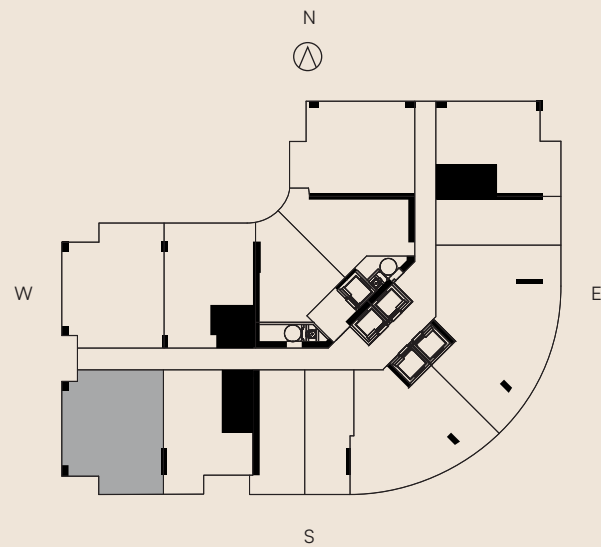

**ONE
TWENTY**
BRICKELL RESIDENCES

RESIDENCE 08
LEVELS 14-31

2 BEDROOMS
2 BATHS

LIVING AREA	TERRACE	TOTAL
957 Sq Ft	105 SQ FT	1,062 SQ FT
88.90 M²	9.75 M²	98.65 M²