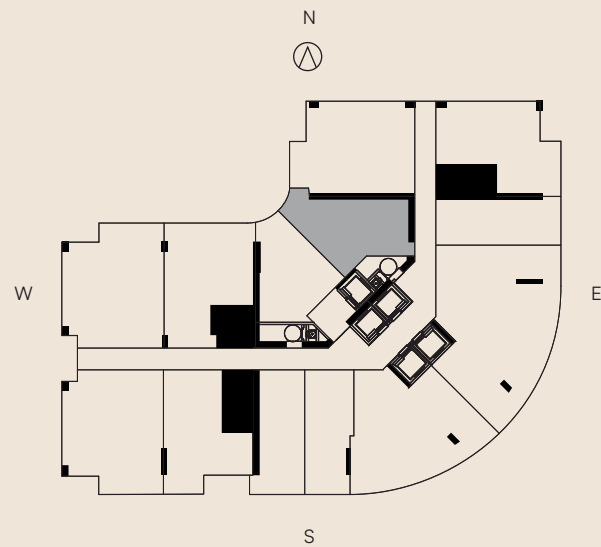

ONE TWENTY

BRICKELL RESIDENCES

RESIDENCE 12

LEVELS 14-32

JR 1 BEDROOM
1 BATH

LIVING AREA	TERRACE	TOTAL
644 Sq Ft	62 SQ FT	706 SQ FT
59.82 M ²	5.75 M ²	65.57 M ²

**ONE
 TWENTY**
 BRICKELL RESIDENCES

RESIDENCE 13
 LEVELS 14-32