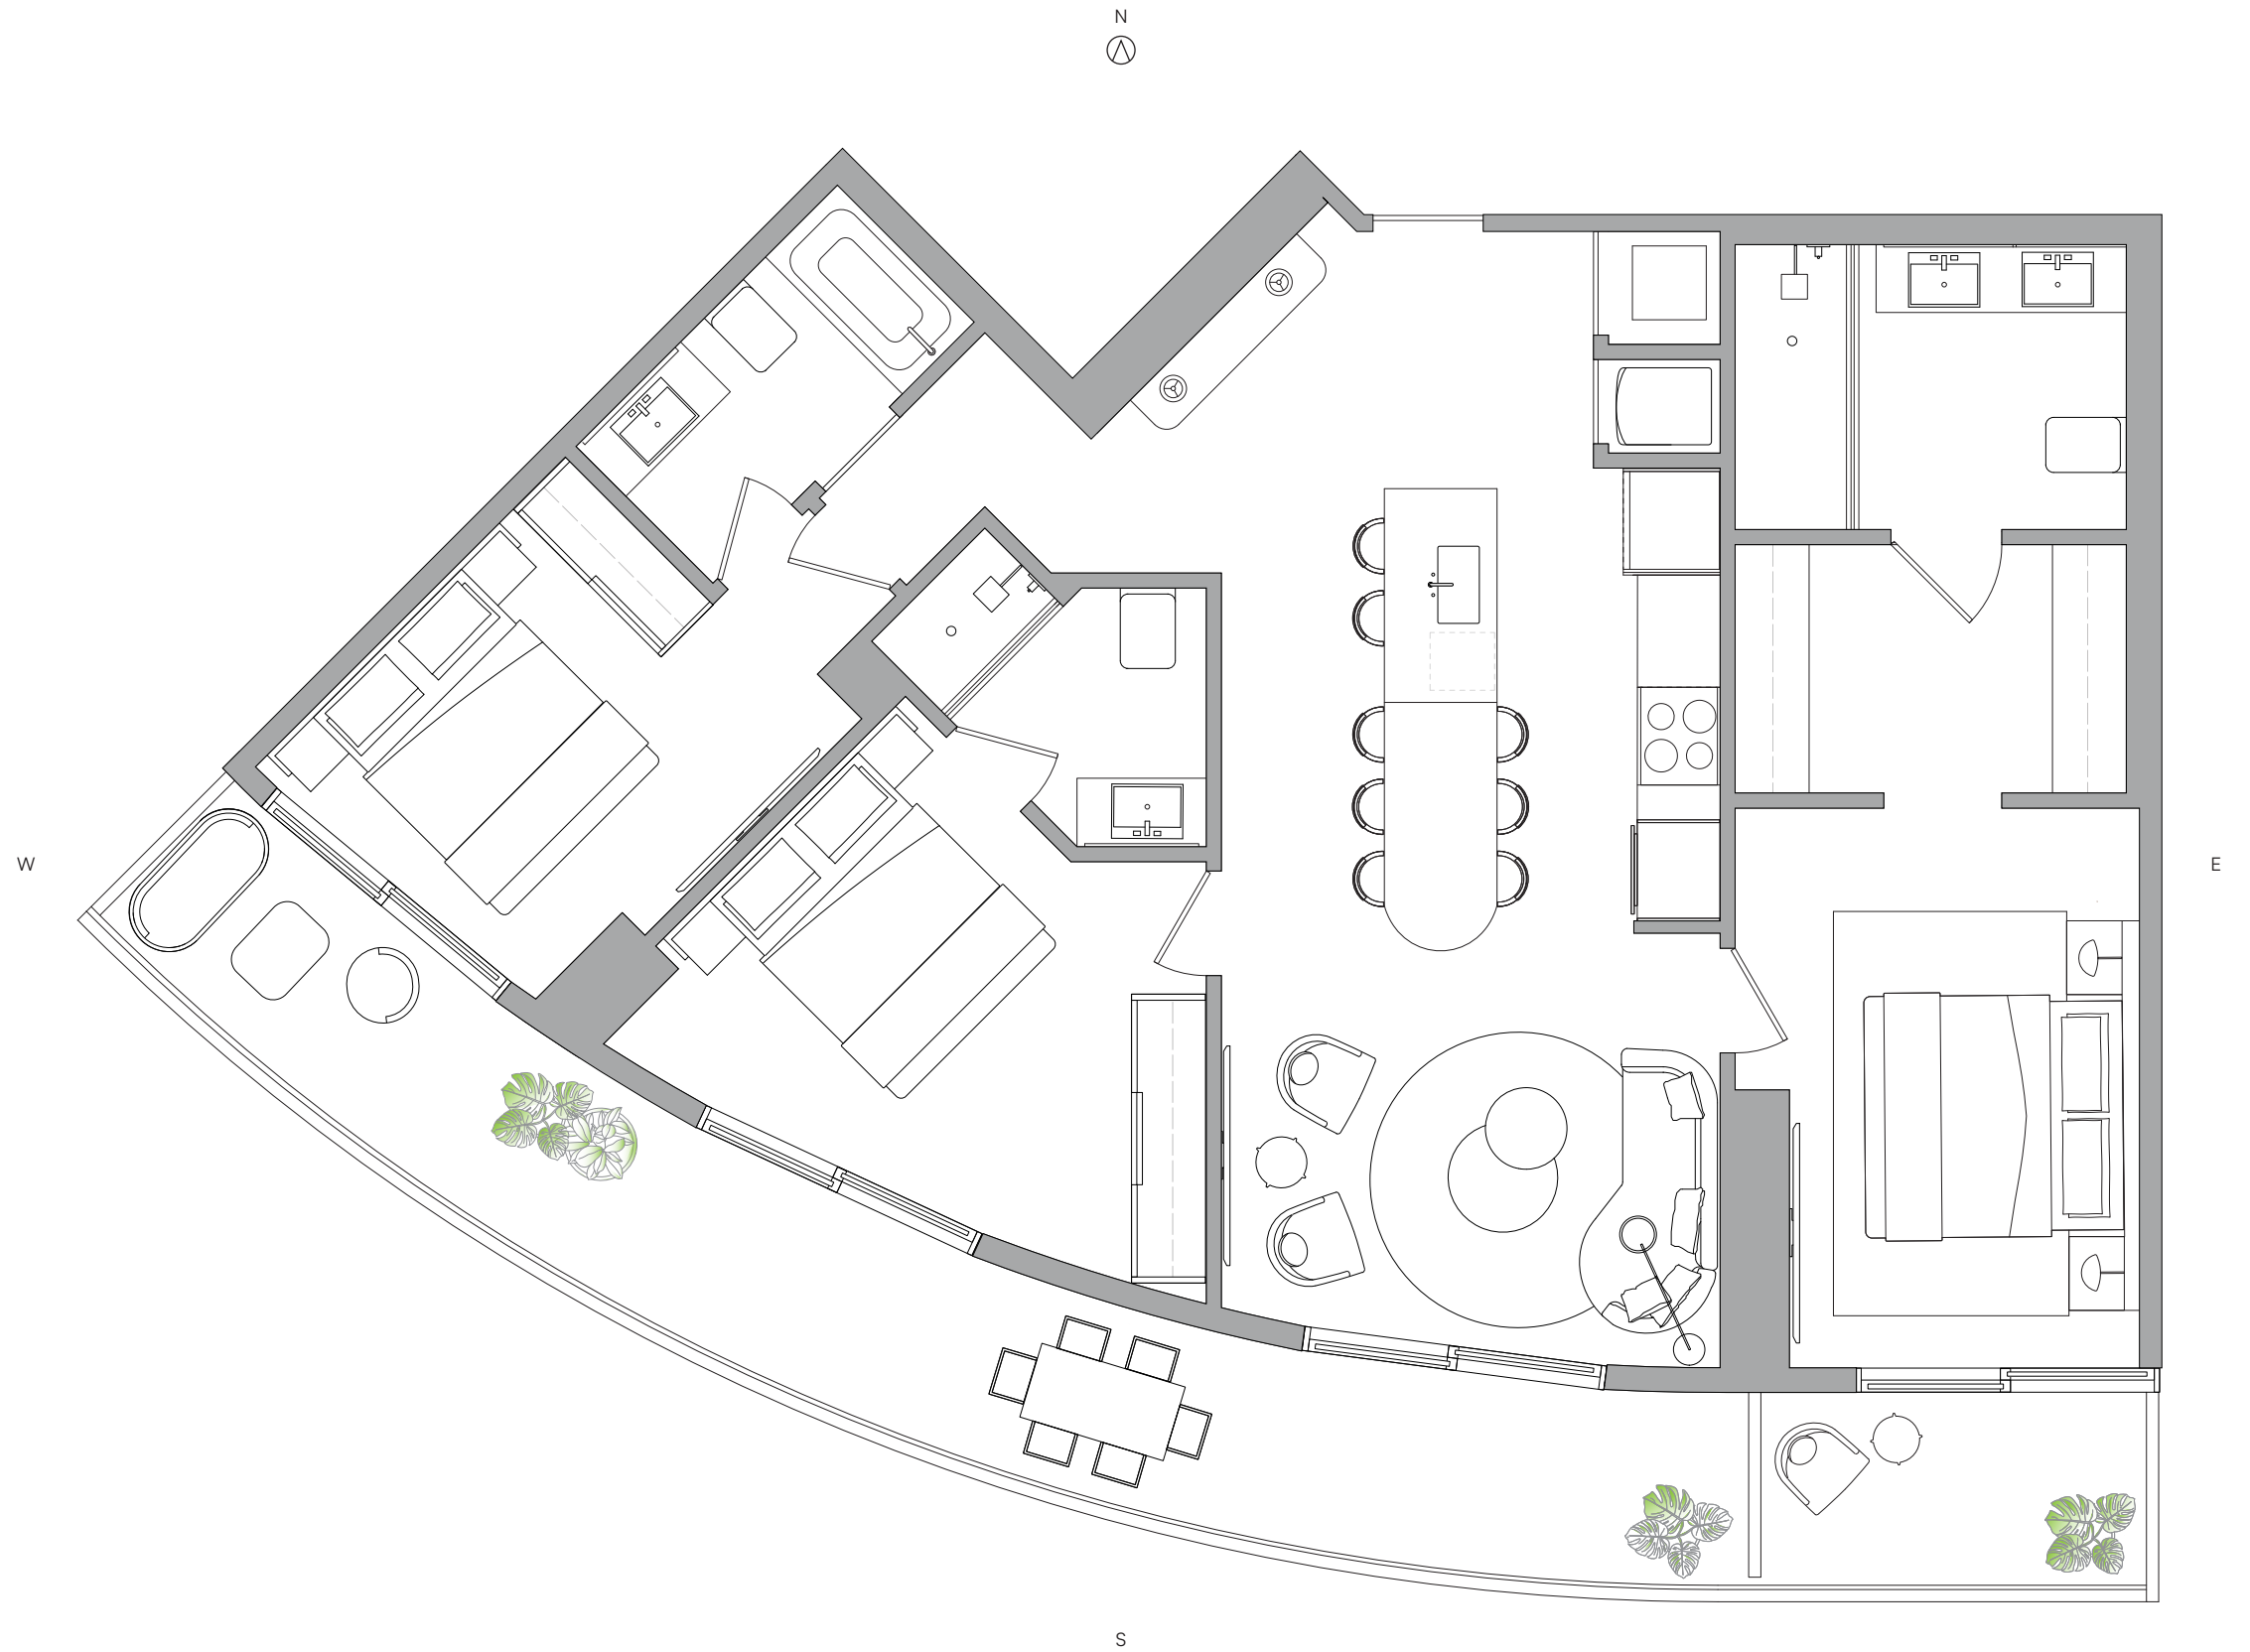

**ONE
 TWENTY**
 BRICKELL RESIDENCES

RESIDENCE 01
 LEVELS 14-32

1 BEDROOM
 1 BATH

LIVING AREA	TERRACE	TOTAL
740 Sq Ft	93 SQ FT	833 SQ FT
68.74 M ²	8.63 M ²	77.37 M ²

ONE TWENTY

BRICKELL RESIDENCES

RESIDENCE 02

LEVELS 14-32

STUDIO

LIVING AREA	TERRACE	TOTAL
465 Sq Ft	82 SQ FT	547 SQ FT
43.19 M ²	7.61 M ²	50.80 M ²

**ONE
 TWENTY**
 BRICKELL RESIDENCES

RESIDENCE 03

LEVELS 14-32

3 BEDROOMS
 3 BATHS

LIVING AREA	TERRACE	TOTAL
1,326 Sq Ft	335 SQ FT	1,661 SQ FT
123.18 M ²	31.12 M2	154.30 M2

**ONE
 TWENTY**
 BRICKELL RESIDENCES

RESIDENCE 04
 LEVELS 14-30

2 BEDROOMS
 2 BATHS

LIVING AREA	TERRACE	TOTAL
943 Sq Ft	271 SQ FT	1,214 SQ FT
87.60 M ²	25.17 M2	112.77 M2

ONE TWENTY

BRICKELL RESIDENCES

RESIDENCE 05