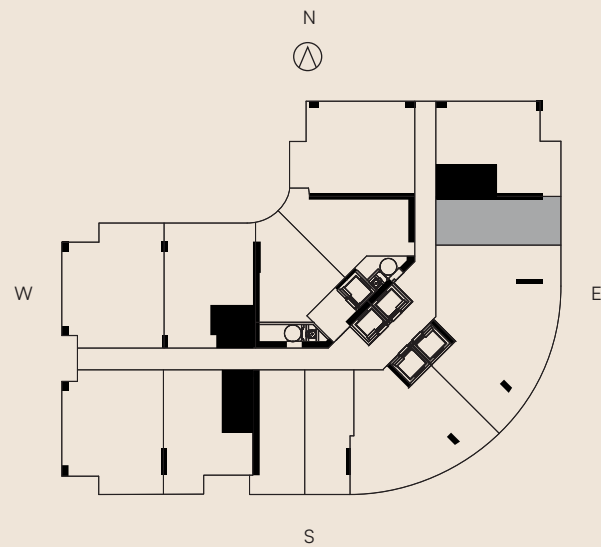

RESIDENTIAL KEY PLAN

LEVELS 14-30

ONE TWENTY

BRICKELL RESIDENCES

RESIDENCE 04

LEVELS 32-33

3 BEDROOMS
3 BATHS

LIVING AREA	TERRACE	TOTAL
1,408 Sq Ft	347 SQ FT	1,755 SQ FT
130.80 M ²	32.23 M ²	163.03 M ²

**ONE
 TWENTY**
 BRICKELL RESIDENCES

RESIDENCE 01
 LEVELS 14-32

1 BEDROOM
 1 BATH

LIVING AREA	TERRACE	TOTAL
740 Sq Ft	93 SQ FT	833 SQ FT
68.74 M ²	8.63 M ²	77.37 M ²

ONE TWENTY

BRICKELL RESIDENCES

RESIDENCE 02

LEVELS 14-32

STUDIO

LIVING AREA	TERRACE	TOTAL
465 Sq Ft	82 SQ FT	547 SQ FT
43.19 M ²	7.61 M ²	50.80 M ²

**ONE
 TWENTY**
 BRICKELL RESIDENCES

RESIDENCE 03

LEVELS 14-32

3 BEDROOMS
 3 BATHS

LIVING AREA	TERRACE	TOTAL
1,326 Sq Ft	335 SQ FT	1,661 SQ FT
123.18 M ²	31.12 M2	154.30 M2