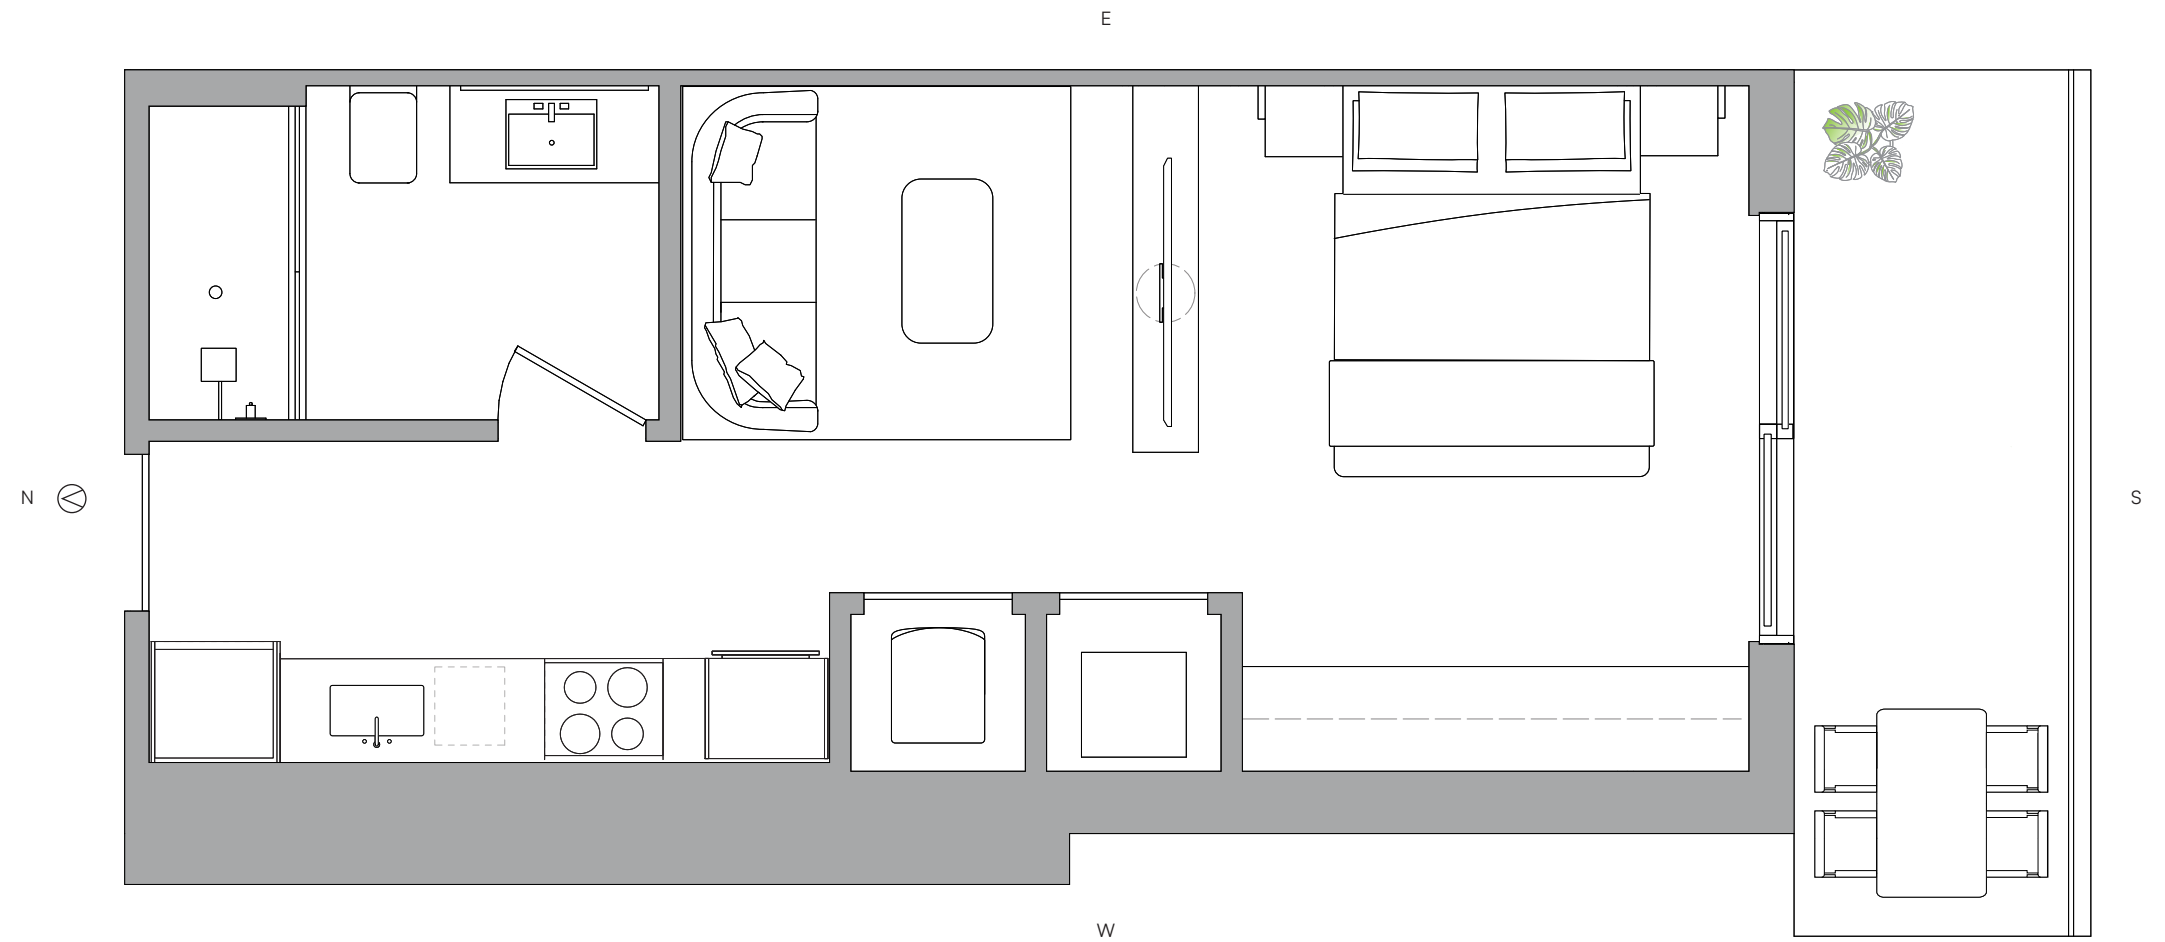

ONE TWENTY

BRICKELL RESIDENCES

RESIDENCE 06

LEVELS 14-30

STUDIO

LIVING AREA	TERRACE	TOTAL
465 Sq Ft	93 SQ FT	558 SQ FT
43.19 M²	8.63 M2	51.82 M2