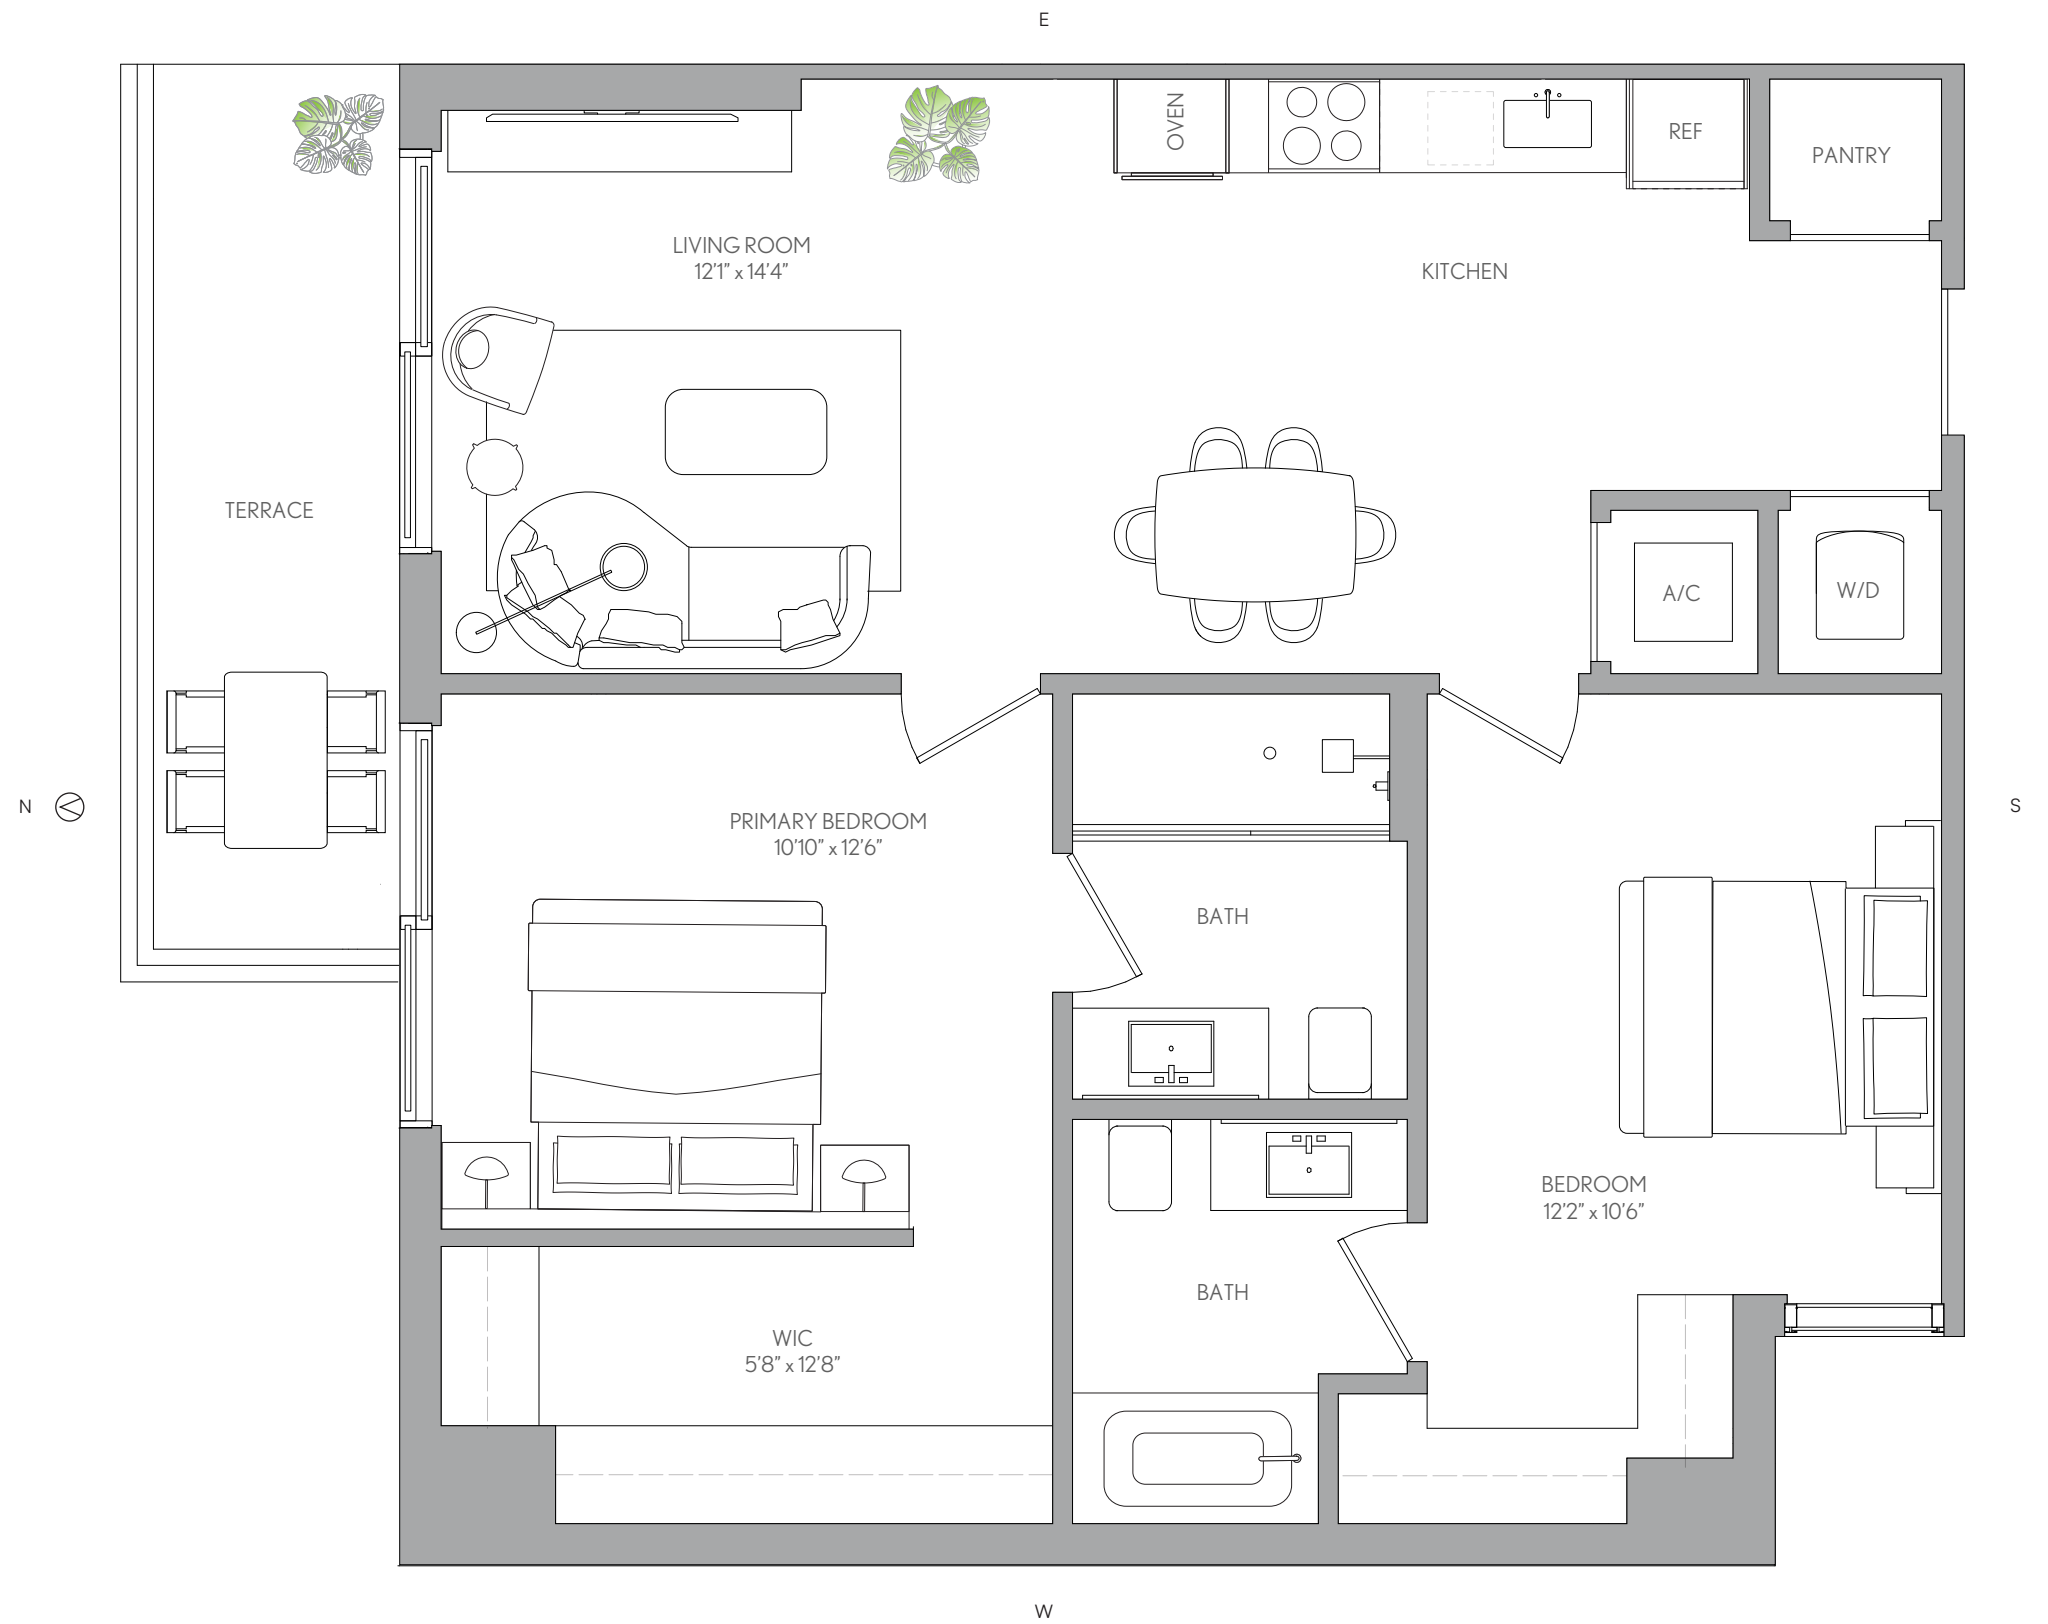

**ONE
TWENTY**
BRICKELL RESIDENCES

RESIDENCE 09
LEVELS 14-31

2 BEDROOMS
2 BATHS

LIVING AREA	TERRACE	TOTAL
957 Sq Ft	105 SQ FT	1,062 SQ FT
88.90 M²	9.75 M²	98.65 M²