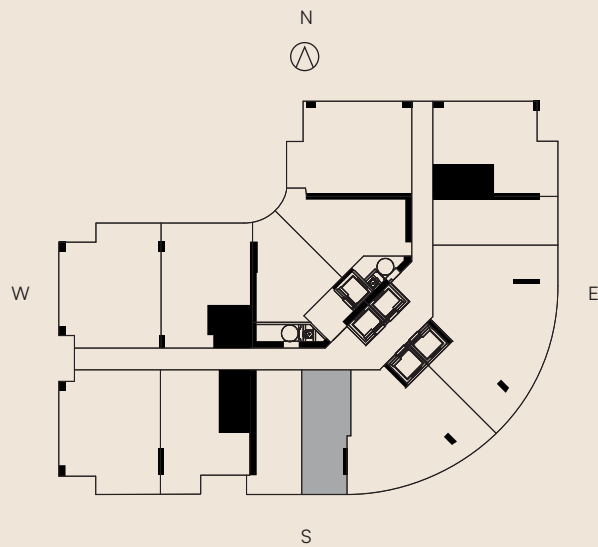

**ONE
 TWENTY**
 BRICKELL RESIDENCES

RESIDENCE 04
 LEVELS 14-30

2 BEDROOMS
 2 BATHS

LIVING AREA	TERRACE	TOTAL
943 Sq Ft	271 SQ FT	1,214 SQ FT
87.60 M ²	25.17 M2	112.77 M2

ONE TWENTY

BRICKELL RESIDENCES

RESIDENCE 05

LEVELS 14-30

STUDIO

LIVING AREA	TERRACE	TOTAL
452 Sq Ft	76 SQ FT	528 SQ FT
41.99 M ²	7.06 M ²	49.05 M ²

ONE TWENTY

BRICKELL RESIDENCES

RESIDENCE 06

LEVELS 14-30

STUDIO